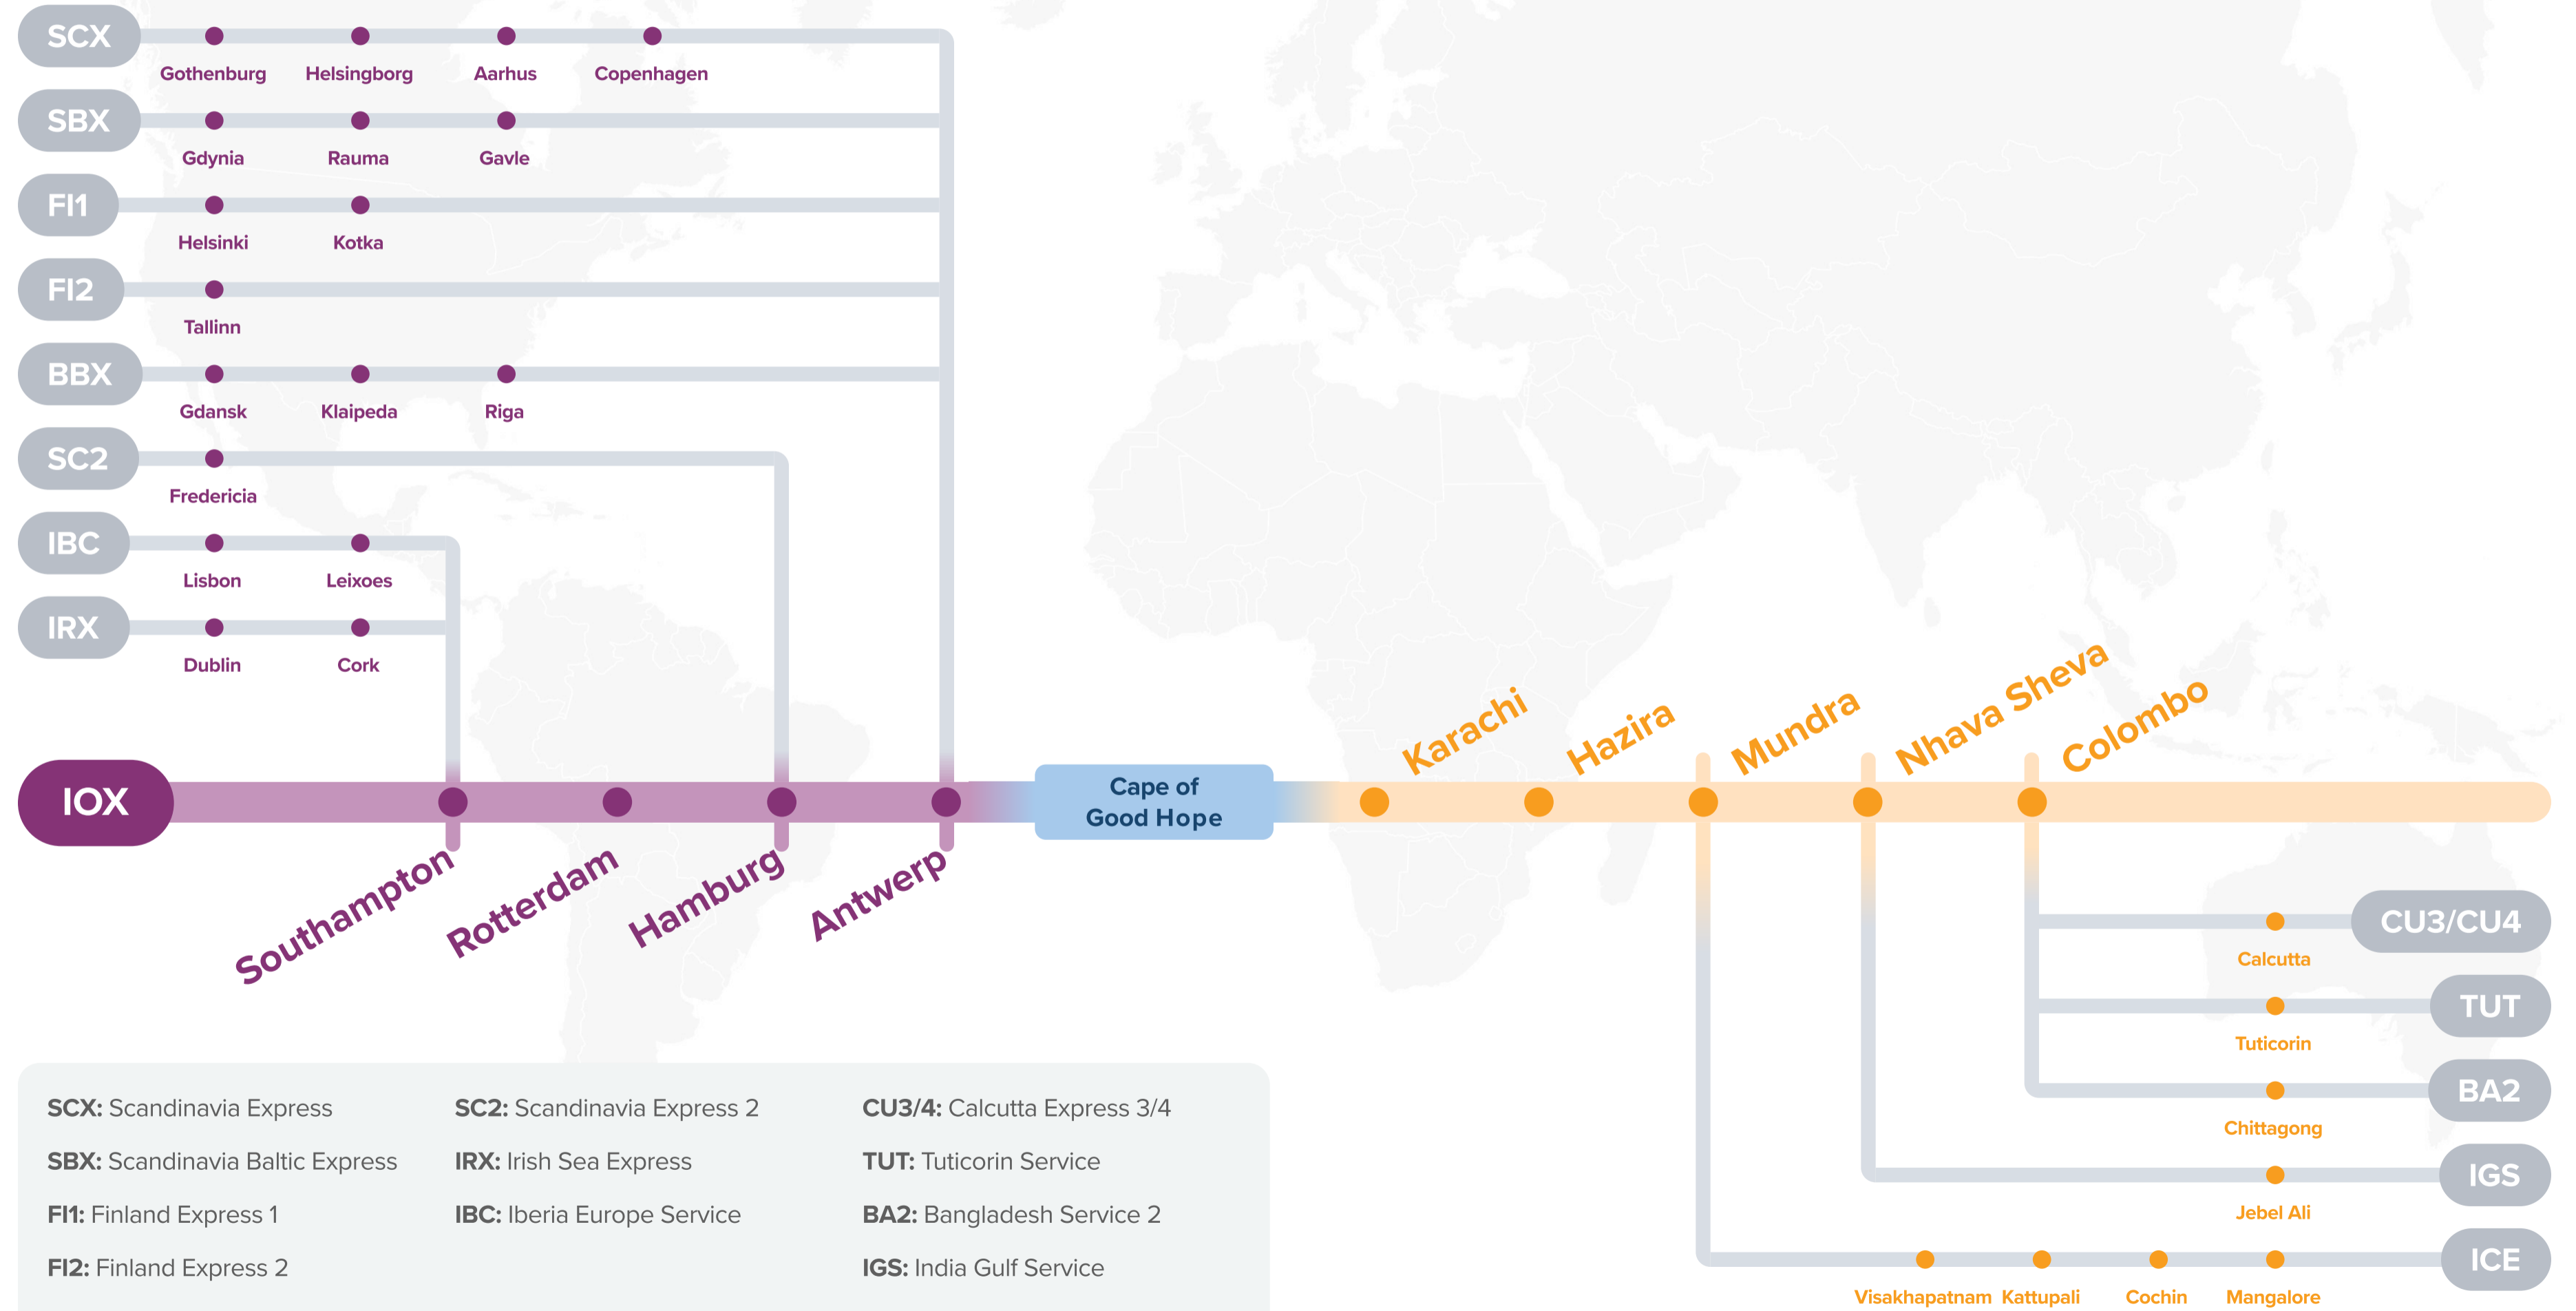

WESTBOUND ←
EASTBOUND →

Service Features

- Express service from China and Southeast Asia to Le Havre.
- Competitive transit from Antwerp and Le Havre to China and Southeast Asia.

Port Rotation

(Terminals are subject to change)

Asia – North Europe Service (via CoGH)

IOX: Indian Ocean Express

Westbound

- IGS:** India Gulf Service
- ICE:** India Coastal Express
- RGI:** Red Sea Gulf India Service
- SCX:** Scandinavia Express
- SBX:** Scandinavia Baltic Express
- SC2:** Scandinavia Express 2
- FE4:** Far East - Europe 4
- IBX:** Iberia Baltic Express
- FI2:** Finland Express 2
- UKE:** UK East Coast Express
- LUX:** Latin East Coast Europe Express
- IRX:** Irish Sea Express

Asia – North Europe Service (via CoGH)

IOX: Indian Ocean Express Eastbound

SCX: Scandinavia Express

SBX: Scandinavia Baltic Express

FI1: Finland Express 1

FI2: Finland Express 2

BBX: Baltic Bridge Express

SC2: Scandinavia Express 2

Transit Time

E/B	PUS	W/B	XMN	TXG	KHH
XMN	7	PUS	4	5	6
TXG	6				
KHH	4				

WESTBOUND ←
EASTBOUND →

Service Features

- ☐ Direct service into Egypt, Greece and Eastern Mediterranean ports.
- ☐ Direct service from Eastern Mediterranean and Egypt to Singapore and Far East.