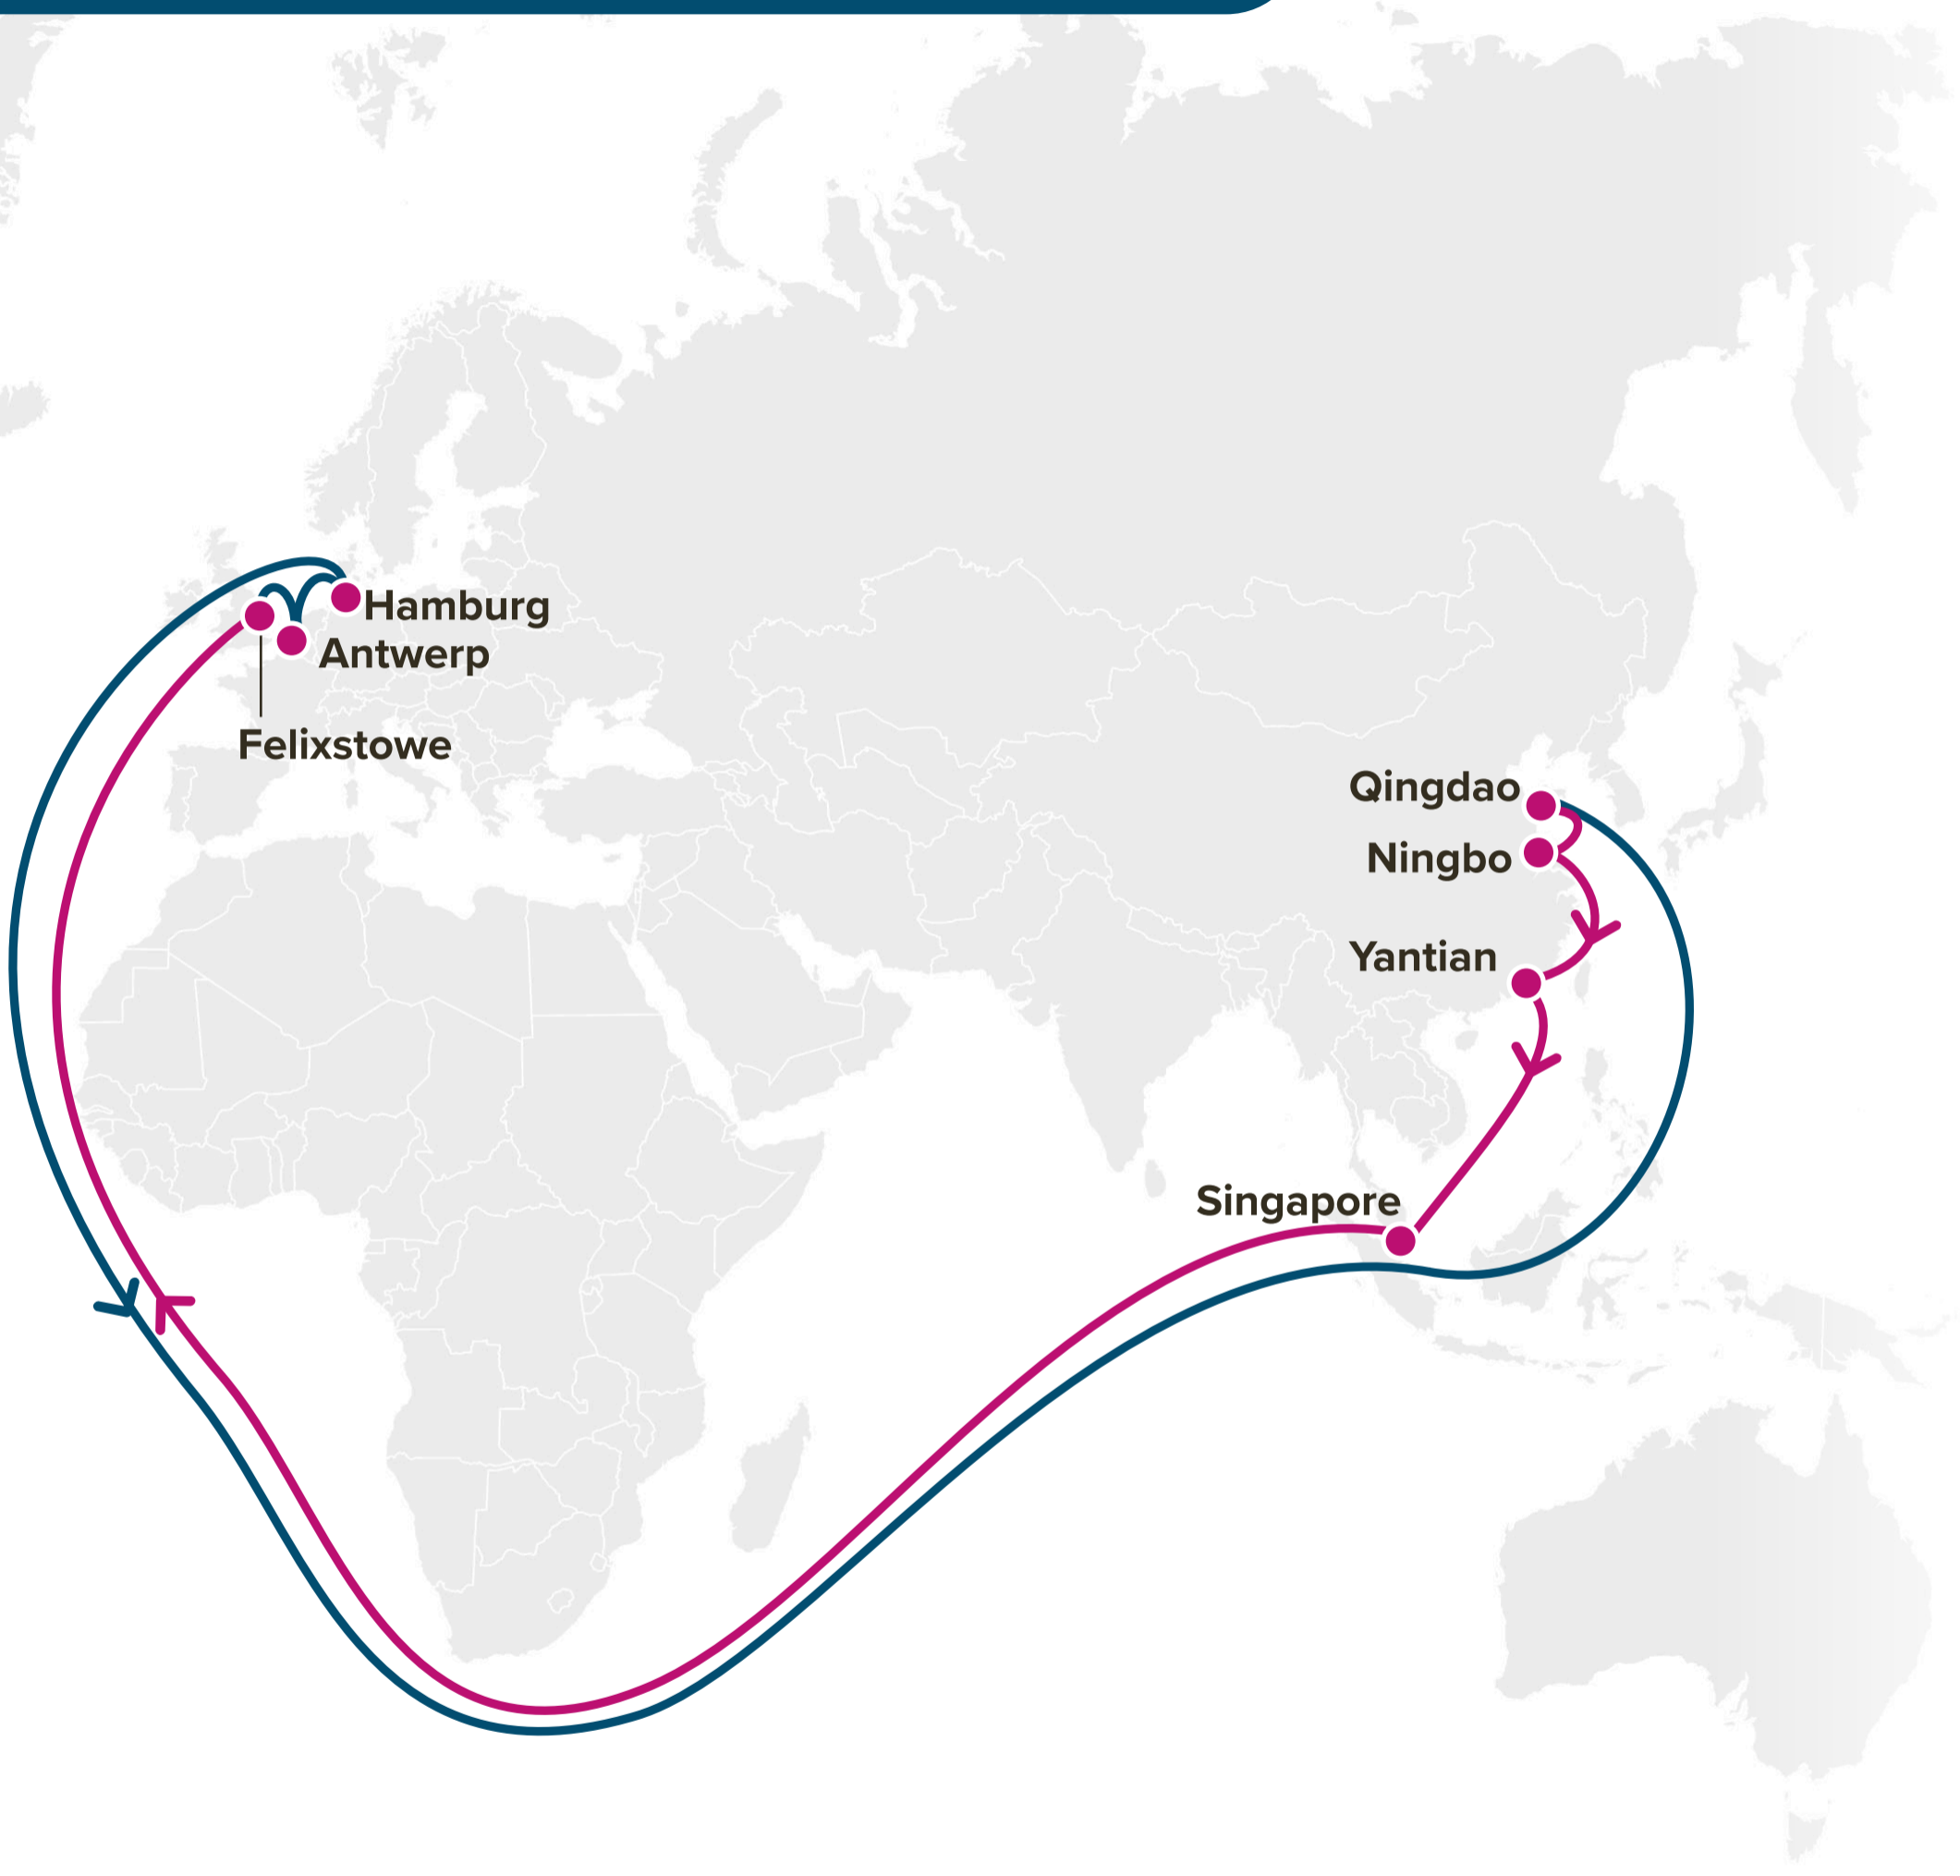

FP2: Far East Pacific 2

Eastbound

FI2: Finland Express 2

JID: Japan Indonesia

IBC: Iberia Europe Service

JSM: Japan Straits Malaysia

IRX: Irish Sea Express

WESTBOUND ←
EASTBOUND →

Service Features

- ☐ Direct service from China and Southeast Asia into Felixstowe, Hamburg and Antwerp.
- ☐ Seamless coverage from North Europe into China.

Port Rotation

(Terminals are subject to change)