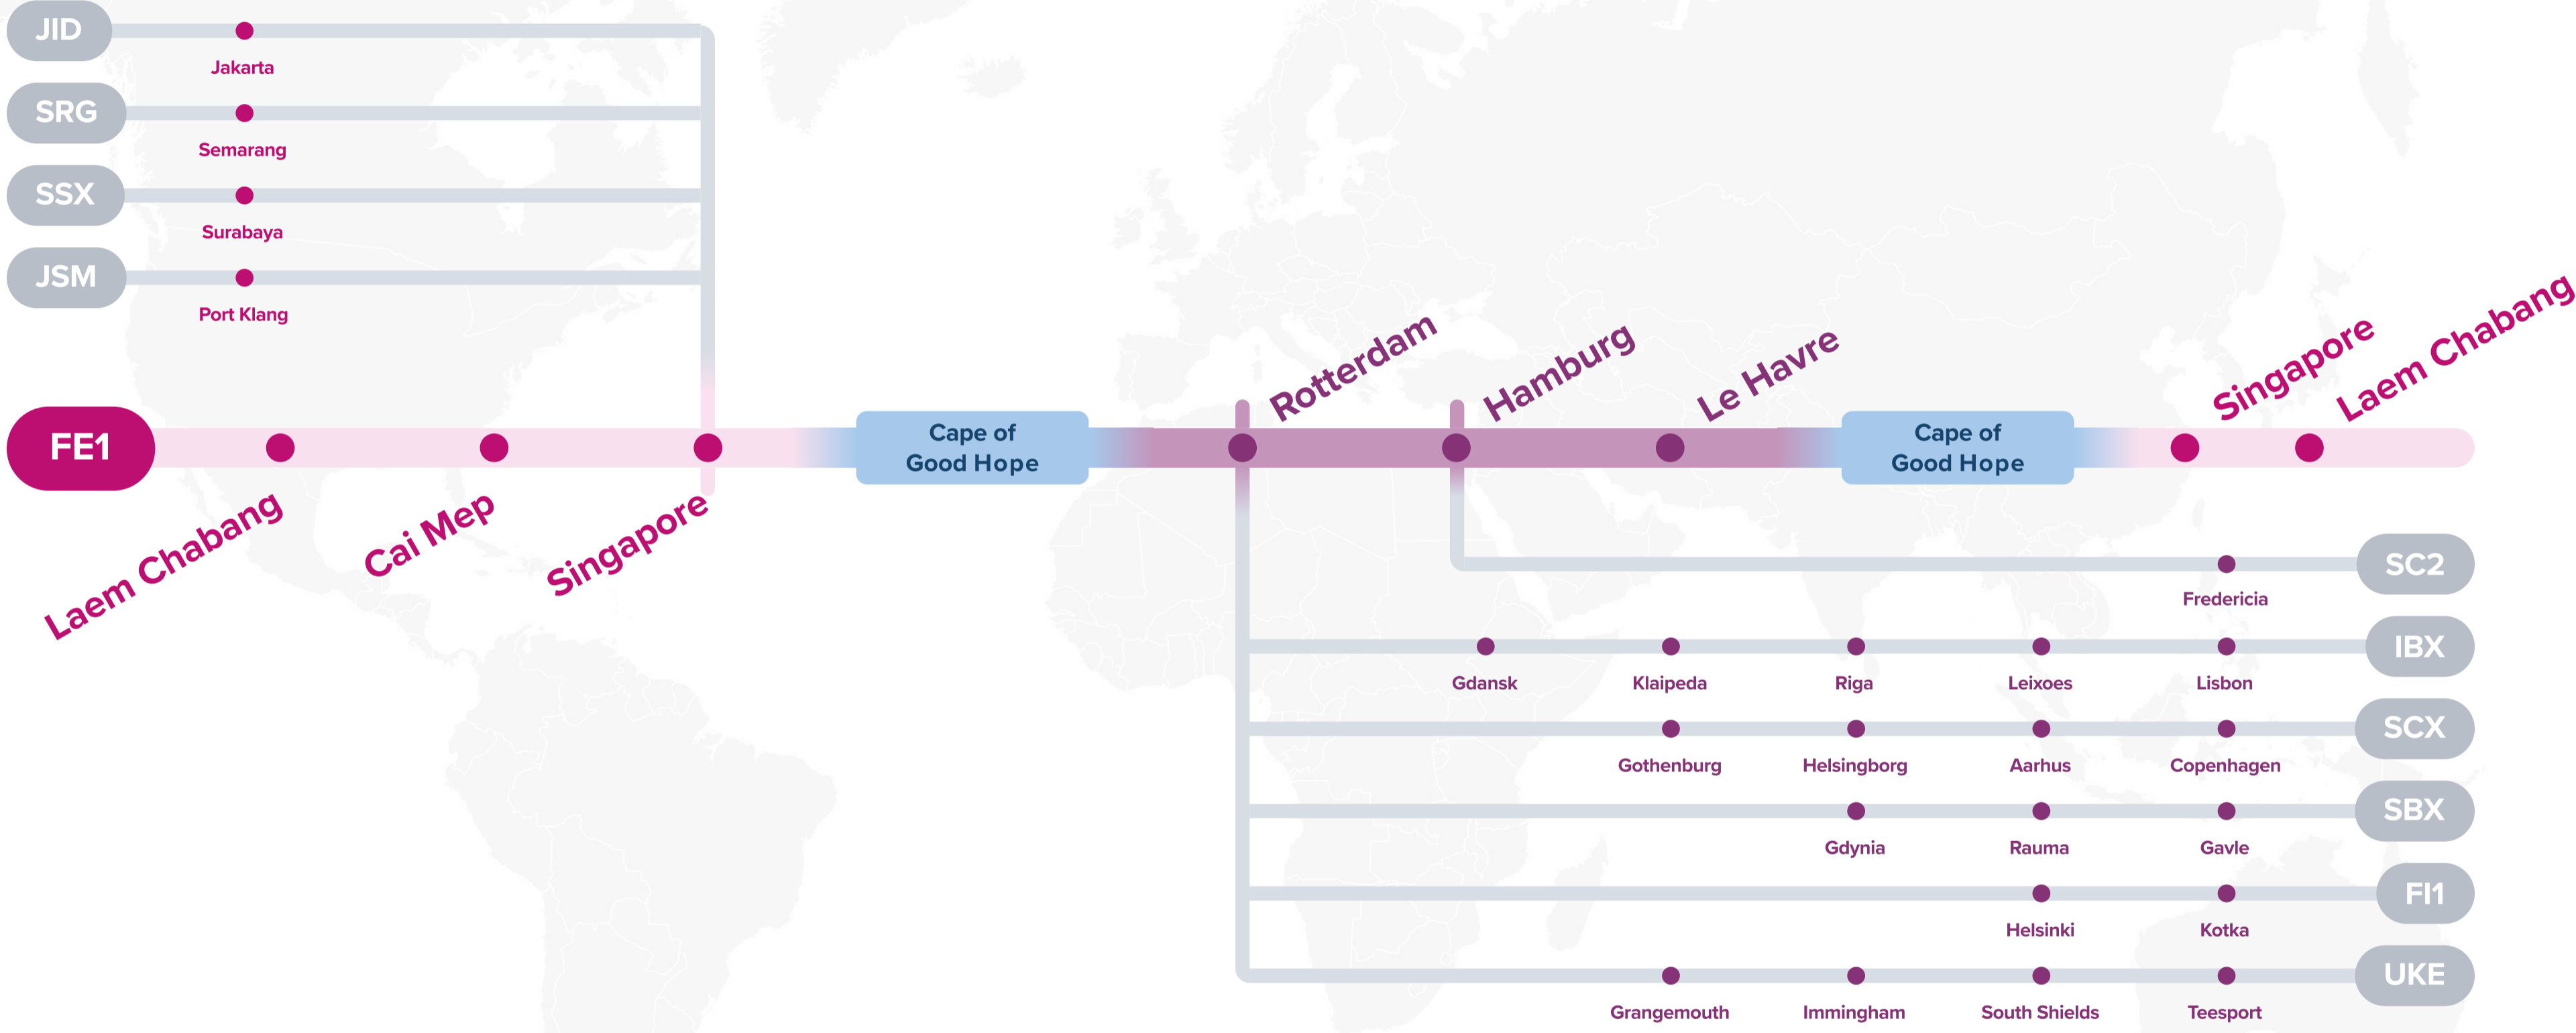

Subject to changes

WESTBOUND ←
EASTBOUND →

Service Features

- ▣ Unique direct coverage from Southeast Asia Hubs: Laem Chabang and Cai Mep
- ▣ Express connection into Benelux region and Germany.

Port Rotation

(Terminals are subject to change)

ORIGIN	CODE	ETA	ETD	TERMINAL
LAEM CHABANG	LCH	SAT	MON	HUTCHISON LAEMCHABANG TERMINAL
CAI MEP	CMP	WED	FRI	TAN CANG CAIMEP INTL TERMINAL (TCIT)
SINGAPORE	SIN	SUN	MON	PSA SINGAPORE
ROTTERDAM	RTM	THU	SAT	ROTTERDAM WORLD GATEWAY (RWG)
HAMBURG	HAM	TUE	WED	CONTAINER TERMINAL ALTENWERDER (CTA)
LE HAVRE	LEH	WED	THU	TERMINAL DE FRANCE (GMP)
SINGAPORE	SIN	TUE	WED	PSA SINGAPORE
LAEM CHABANG	LCH	SAT	MON	HUTCHISON LAEMCHABANG TERMINAL

Transit Time

W/B	RTM	HAM	LEH	E/B	SIN	LCH	CMP
LCH	38	43	51	RTM	45	49	53
CMP	34	39	47	HAM	41	45	49
SIN	31	36	44	LEH	33	37	41

Asia – North Europe Service (via CoGH)

FE1: Far East – Europe 1 Westbound

JID: Japan Indonesia
SRG: Semarang Service
SSX: Surabaya Singapore Express
JSM: Japan Straits Malaysia
IRX: Irish Sea Express
IBX: Iberia Baltic Express
SCX: Scandinavia Express
SBX: Scandinavia Baltic Express
F11: Finland Express 1
UKE: UK East Coast Express

UKE: UK East Coast Express

WESTBOUND ←
EASTBOUND →

Service Features

- Direct service from East Asia Hubs into United Kingdom and Benelux gateways.
- Express connection into United Kingdom.
- Direct Thailand and Vietnam connection from Northern Europe.