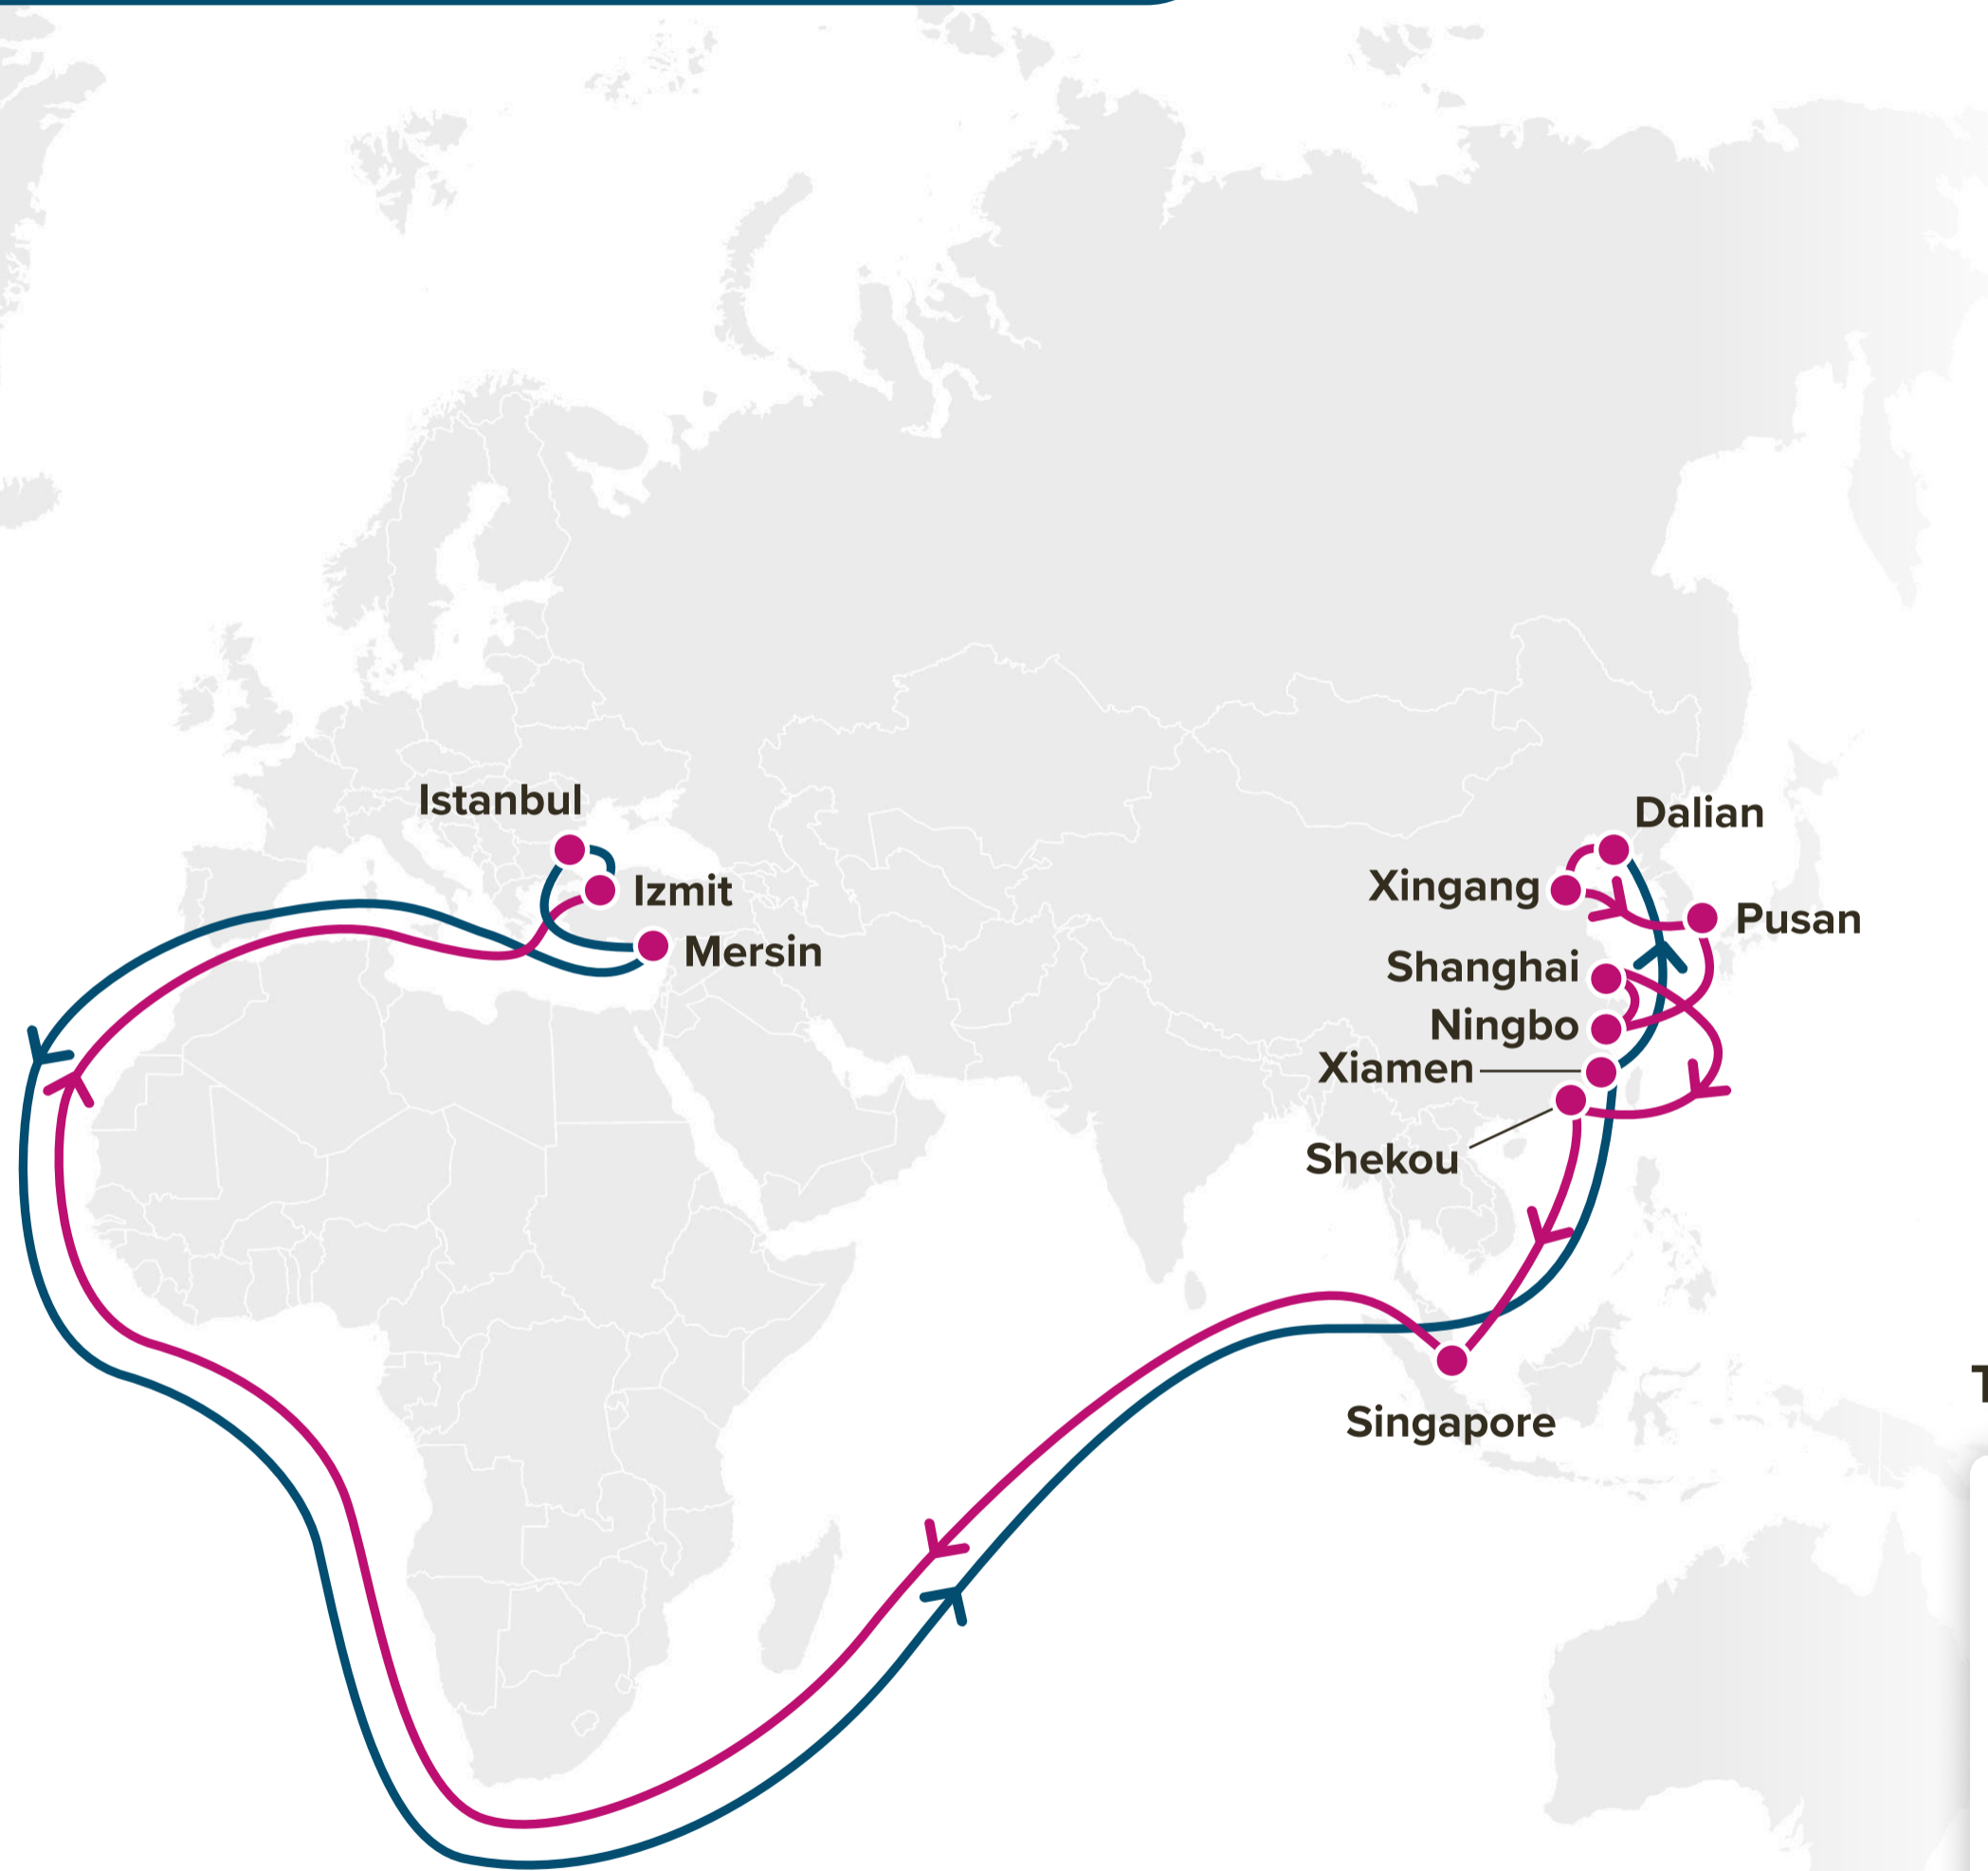

Asia – Mediterranean Service (via CoGH)

MS2: Mediterranean Pacific South 2

Eastbound

IMS: Intra Morocco Service

JID: Japan Indonesia

JSM: Japan Straits Malaysia

WESTBOUND ←
EASTBOUND →

Service Features