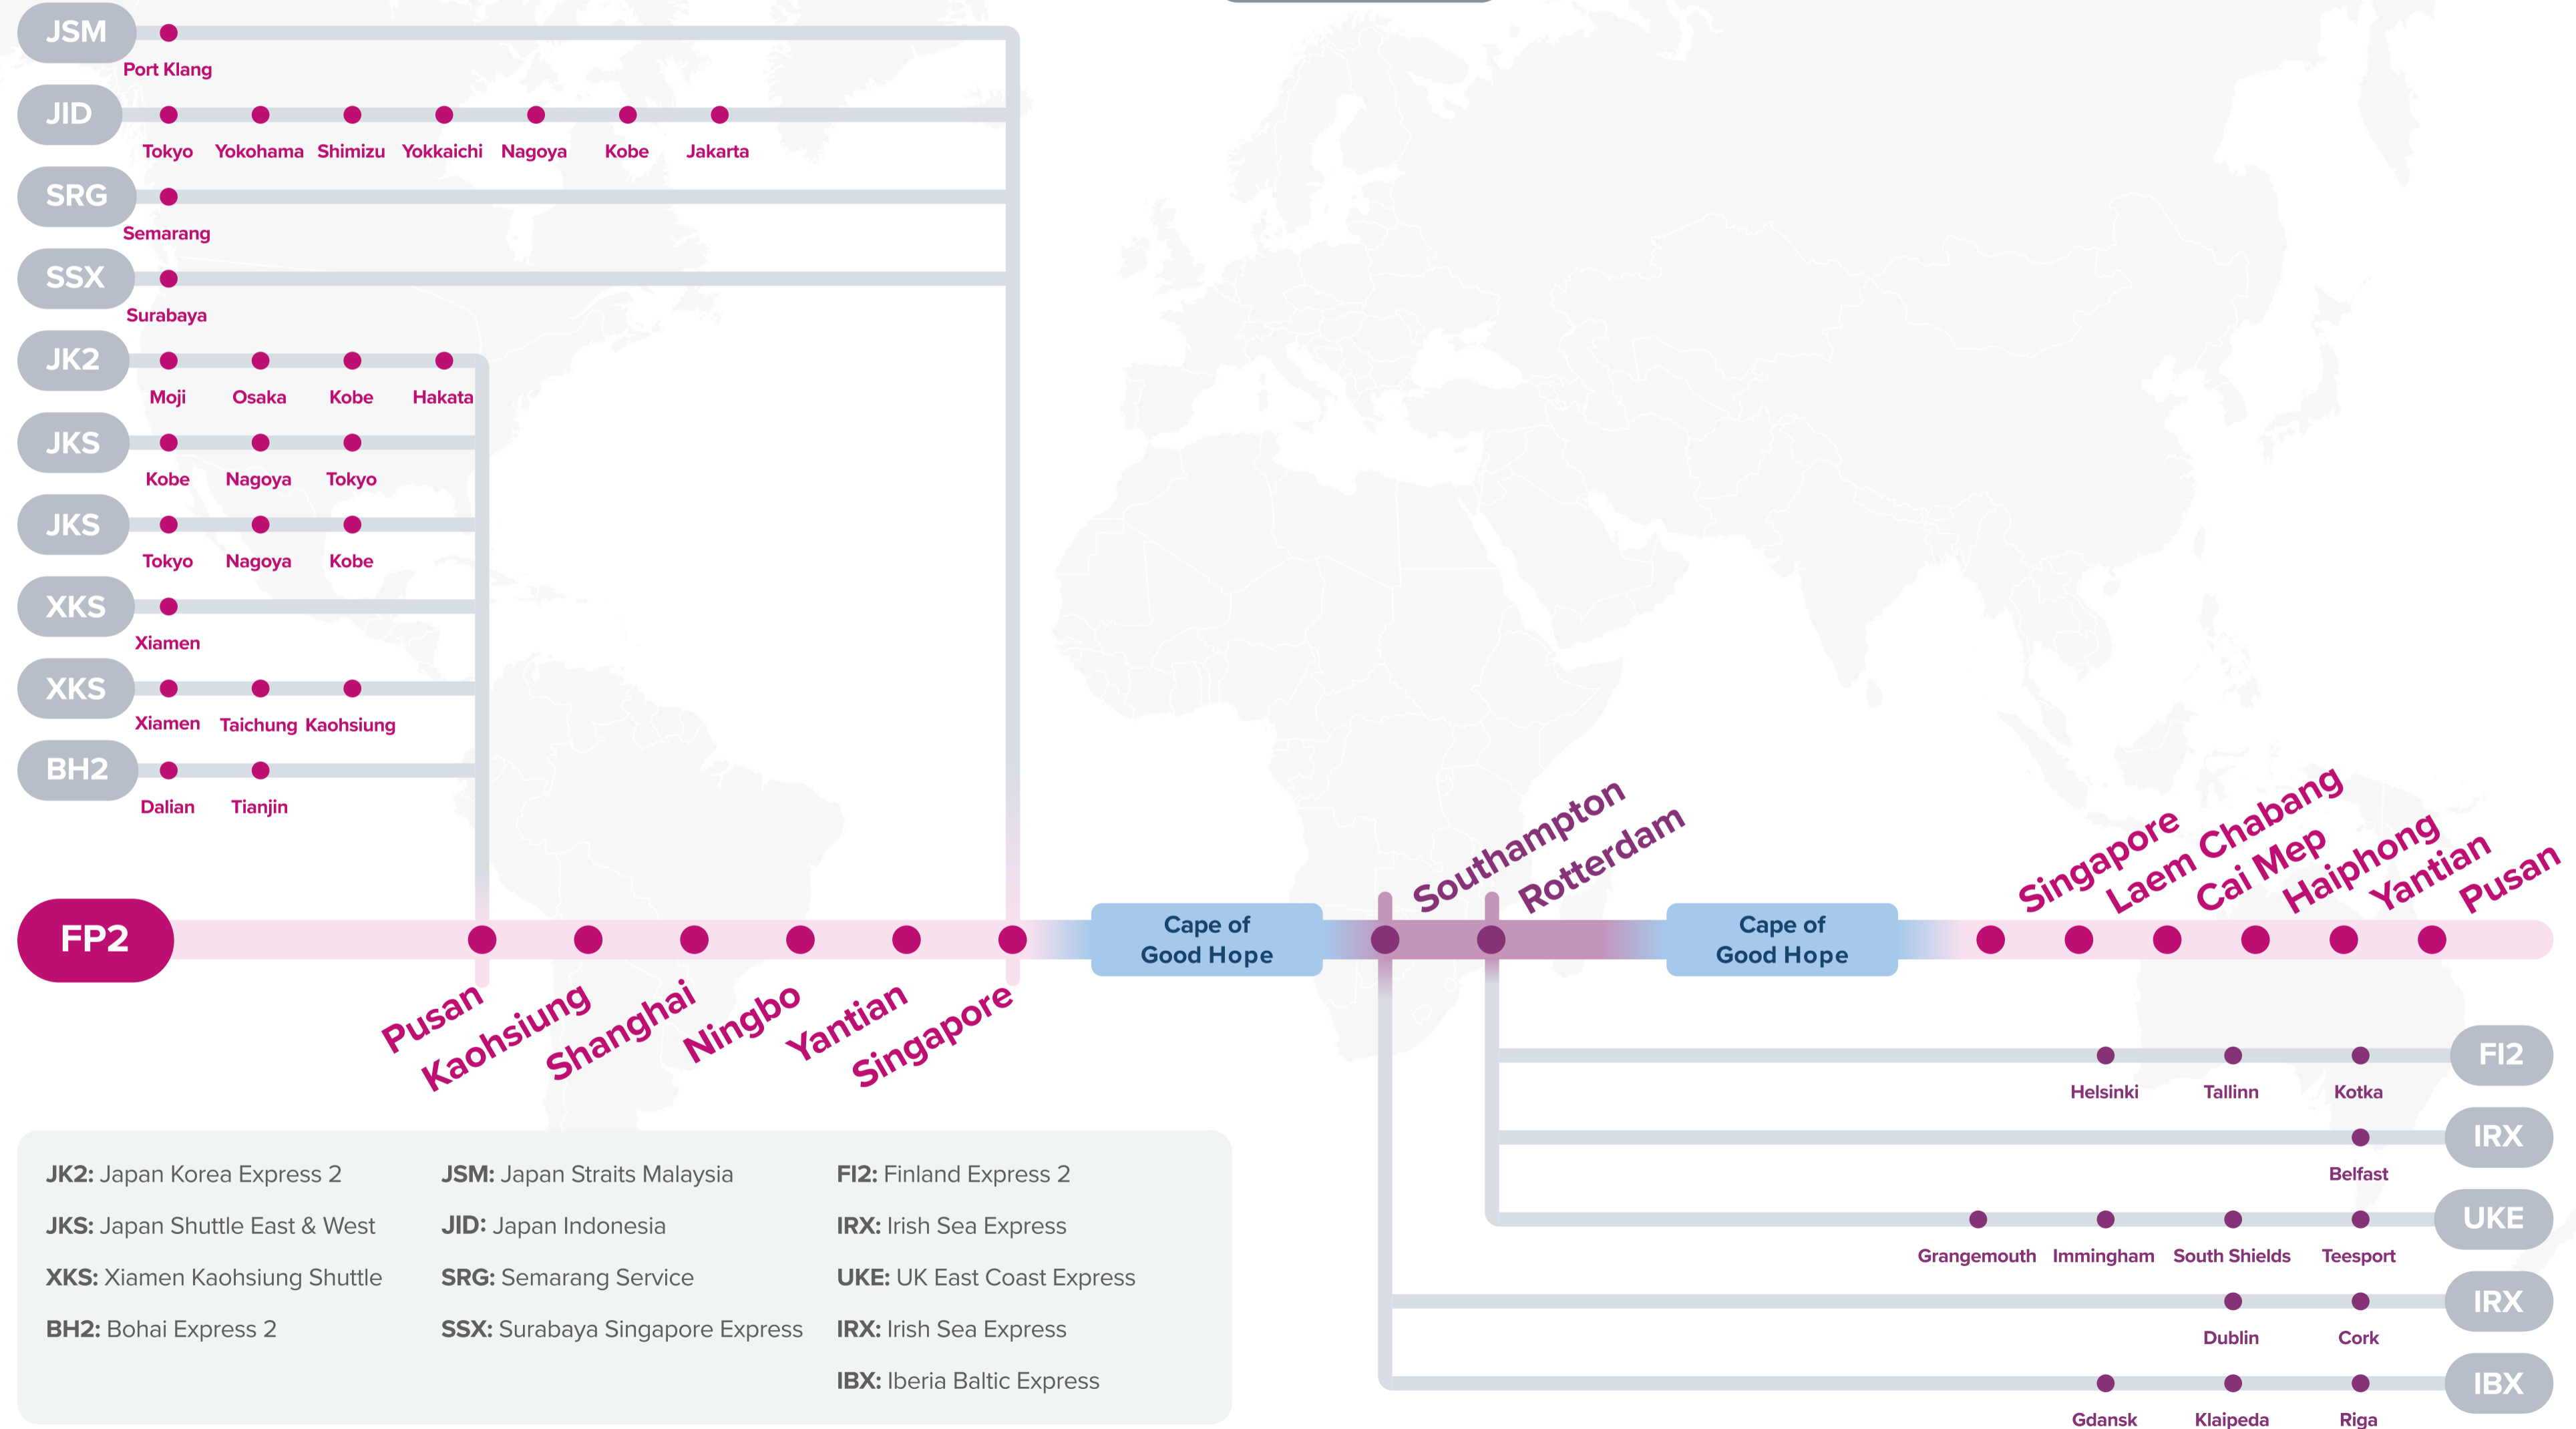

Asia – North Europe Service (via CoGH)

FP2: Far East Pacific 2

Westbound

JK2: Japan Korea Express 2

JKS: Japan Shuttle East & West

XKS: Xiamen Kaohsiung Shuttle

BH2: Bohai Express 2

JSM: Japan Straits Malaysia

JID: Japan Indonesia

SRG: Semarang Service

SSX: Surabaya Singapore Express

FI2: Finland Express 2

IRX: Irish Sea Express

UKE: UK East Coast Express

IRX: Irish Sea Express

IBX: Iberia Baltic Express