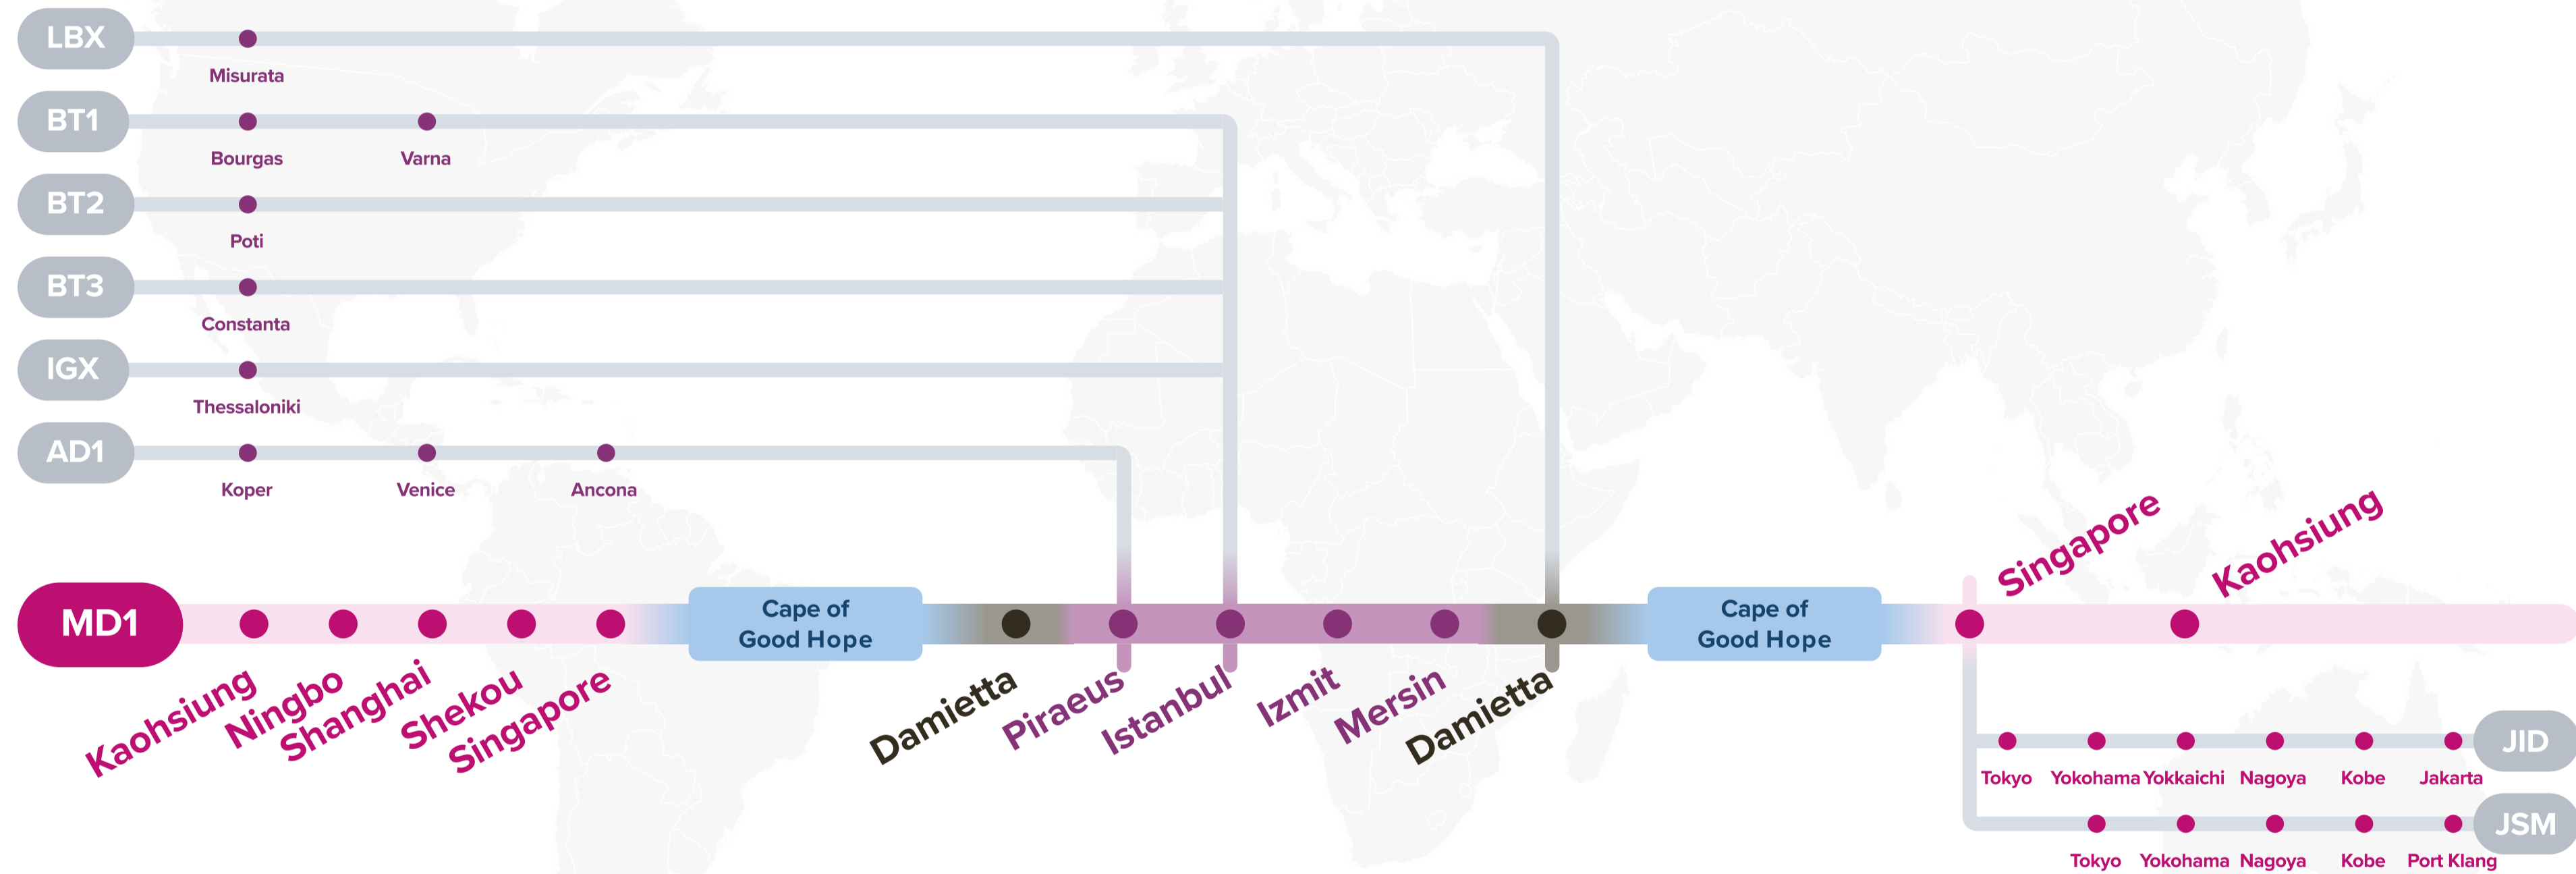

Transit Time

E/B	PUS	W/B	XMN	TXG	KHH
XMN	7	PUS	4	5	6
TXG	6				
KHH	4				

WESTBOUND ←
EASTBOUND →

Service Features

- ☐ Direct service into Egypt, Greece and Eastern Mediterranean ports.
- ☐ Direct service from Eastern Mediterranean and Egypt to Singapore and Far East.

Asia – Mediterranean Service (via CoGH)

MD1: Mediterranean 1

Westbound

JSM: Japan Straits Malaysia

JID: Japan Indonesia

SRG: Semarang Service

SSX: Surabaya Singapore Express

BT1: Black Sea Türkiye Service

BT2: Black Sea Türkiye Service 2

BT3: Black Sea Türkiye Service 3

IGX: Intra-Greece Express

EMA: East Mediterranean America

AEX: Aegean Express

AD1: Adriatic Service 1

LBX: Libya Express

EL2: Egypt Lebanon Türkiye 2

Asia – Mediterranean Service (via CoGH)

MD1: Mediterranean 1 Eastbound

LBX: Libya Express

BT1: Black Sea Türkiye Service

JID: Japan Indonesia

BT2: Black Sea Türkiye Service 2

JSM: Japan Straits Malaysia

BT3: Black Sea Türkiye Service 3