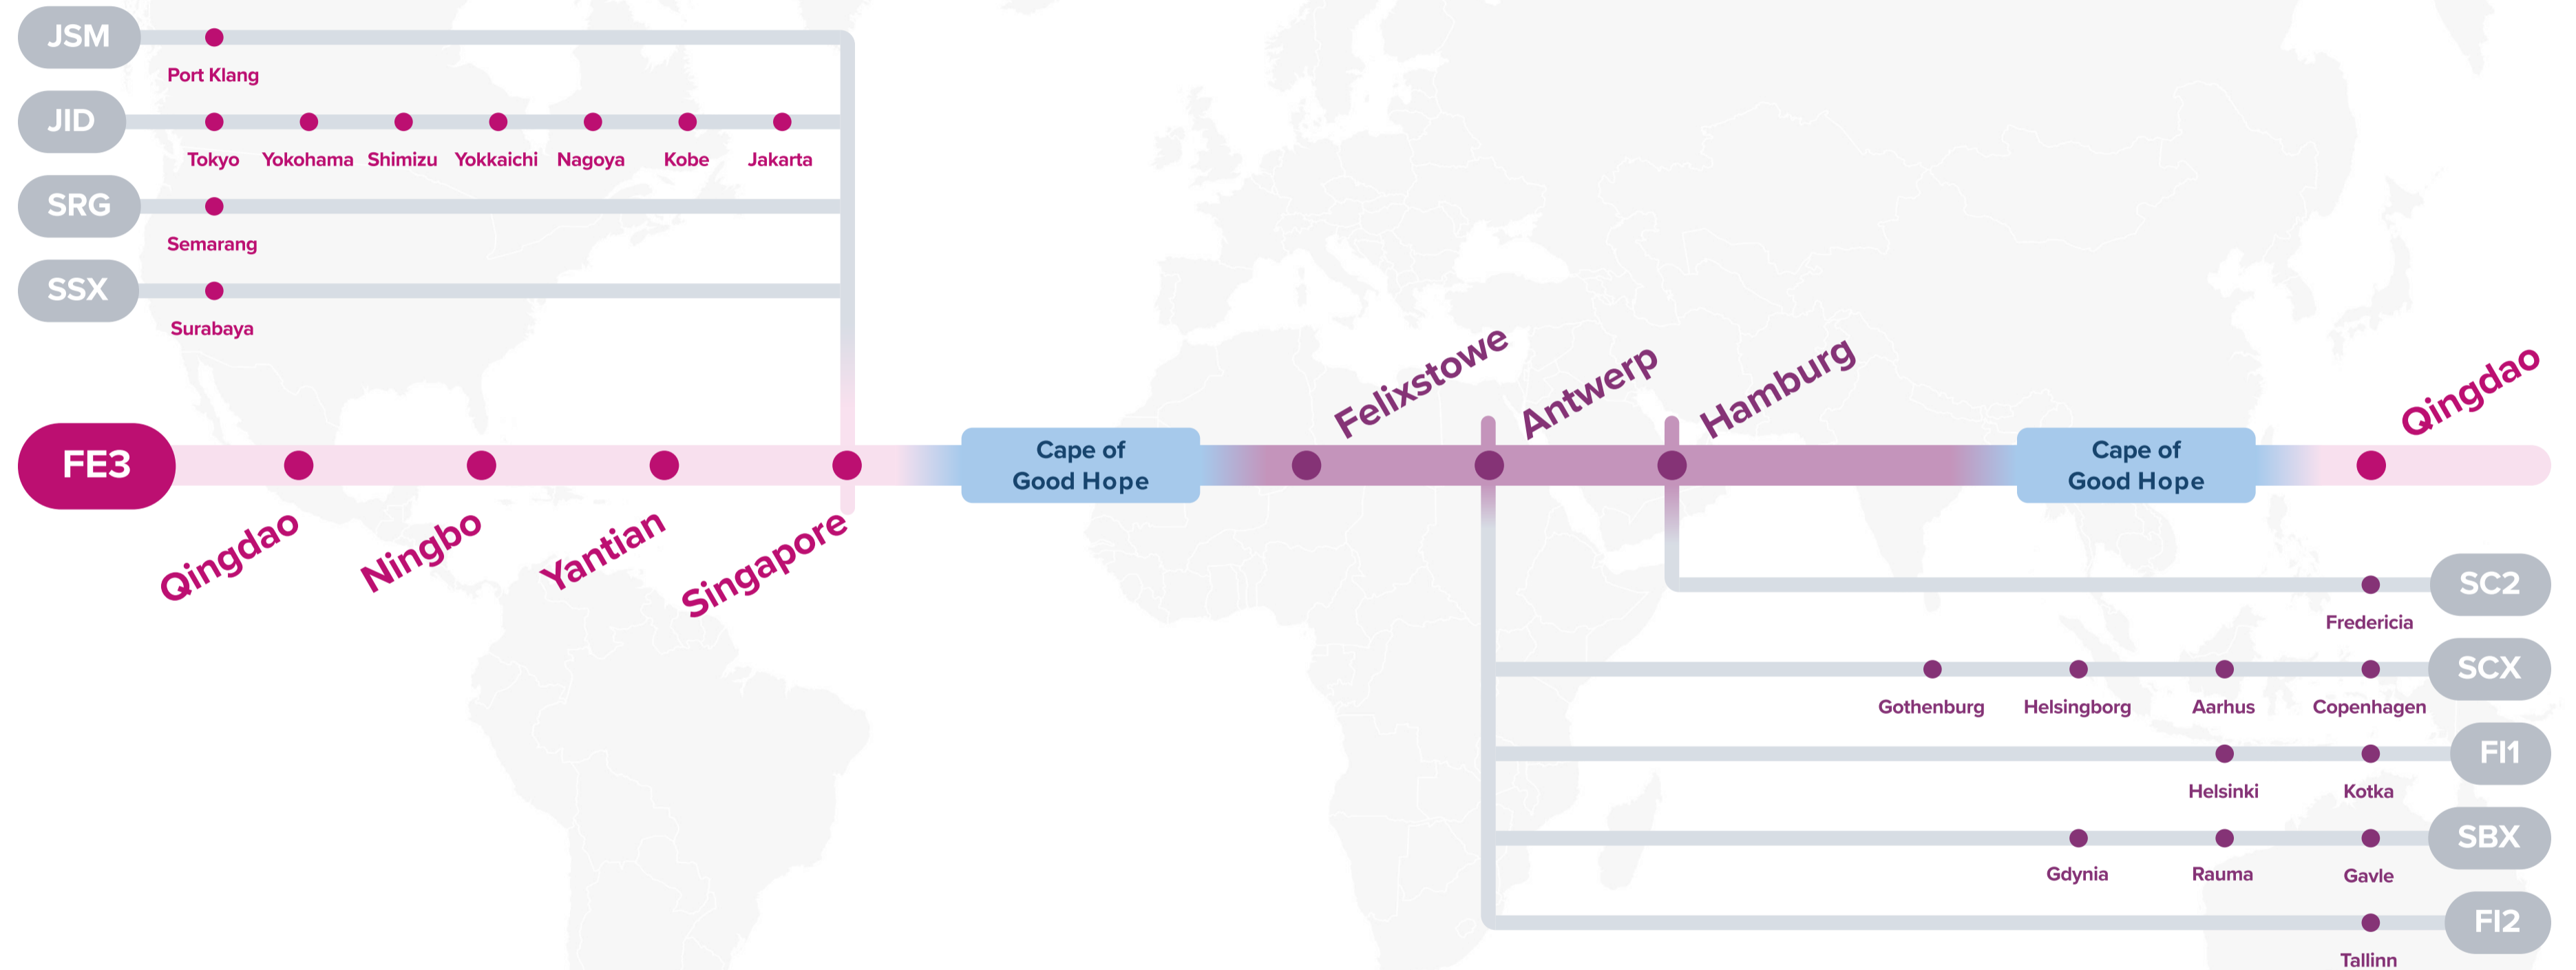

Asia – North Europe Service (via CoGH)

FE3: Far East – Europe 3 Westbound

JSM: Japan Straits Malaysia

JID: Japan Indonesia

SRG: Semarang Service

SSX: Surabaya Singapore Express

SC2: Scandinavia Express 2

SCX: Scandinavia Express

FI1: Finland Express 1

SBX: Scandinavia Baltic Express

FI2: Finland Express 2