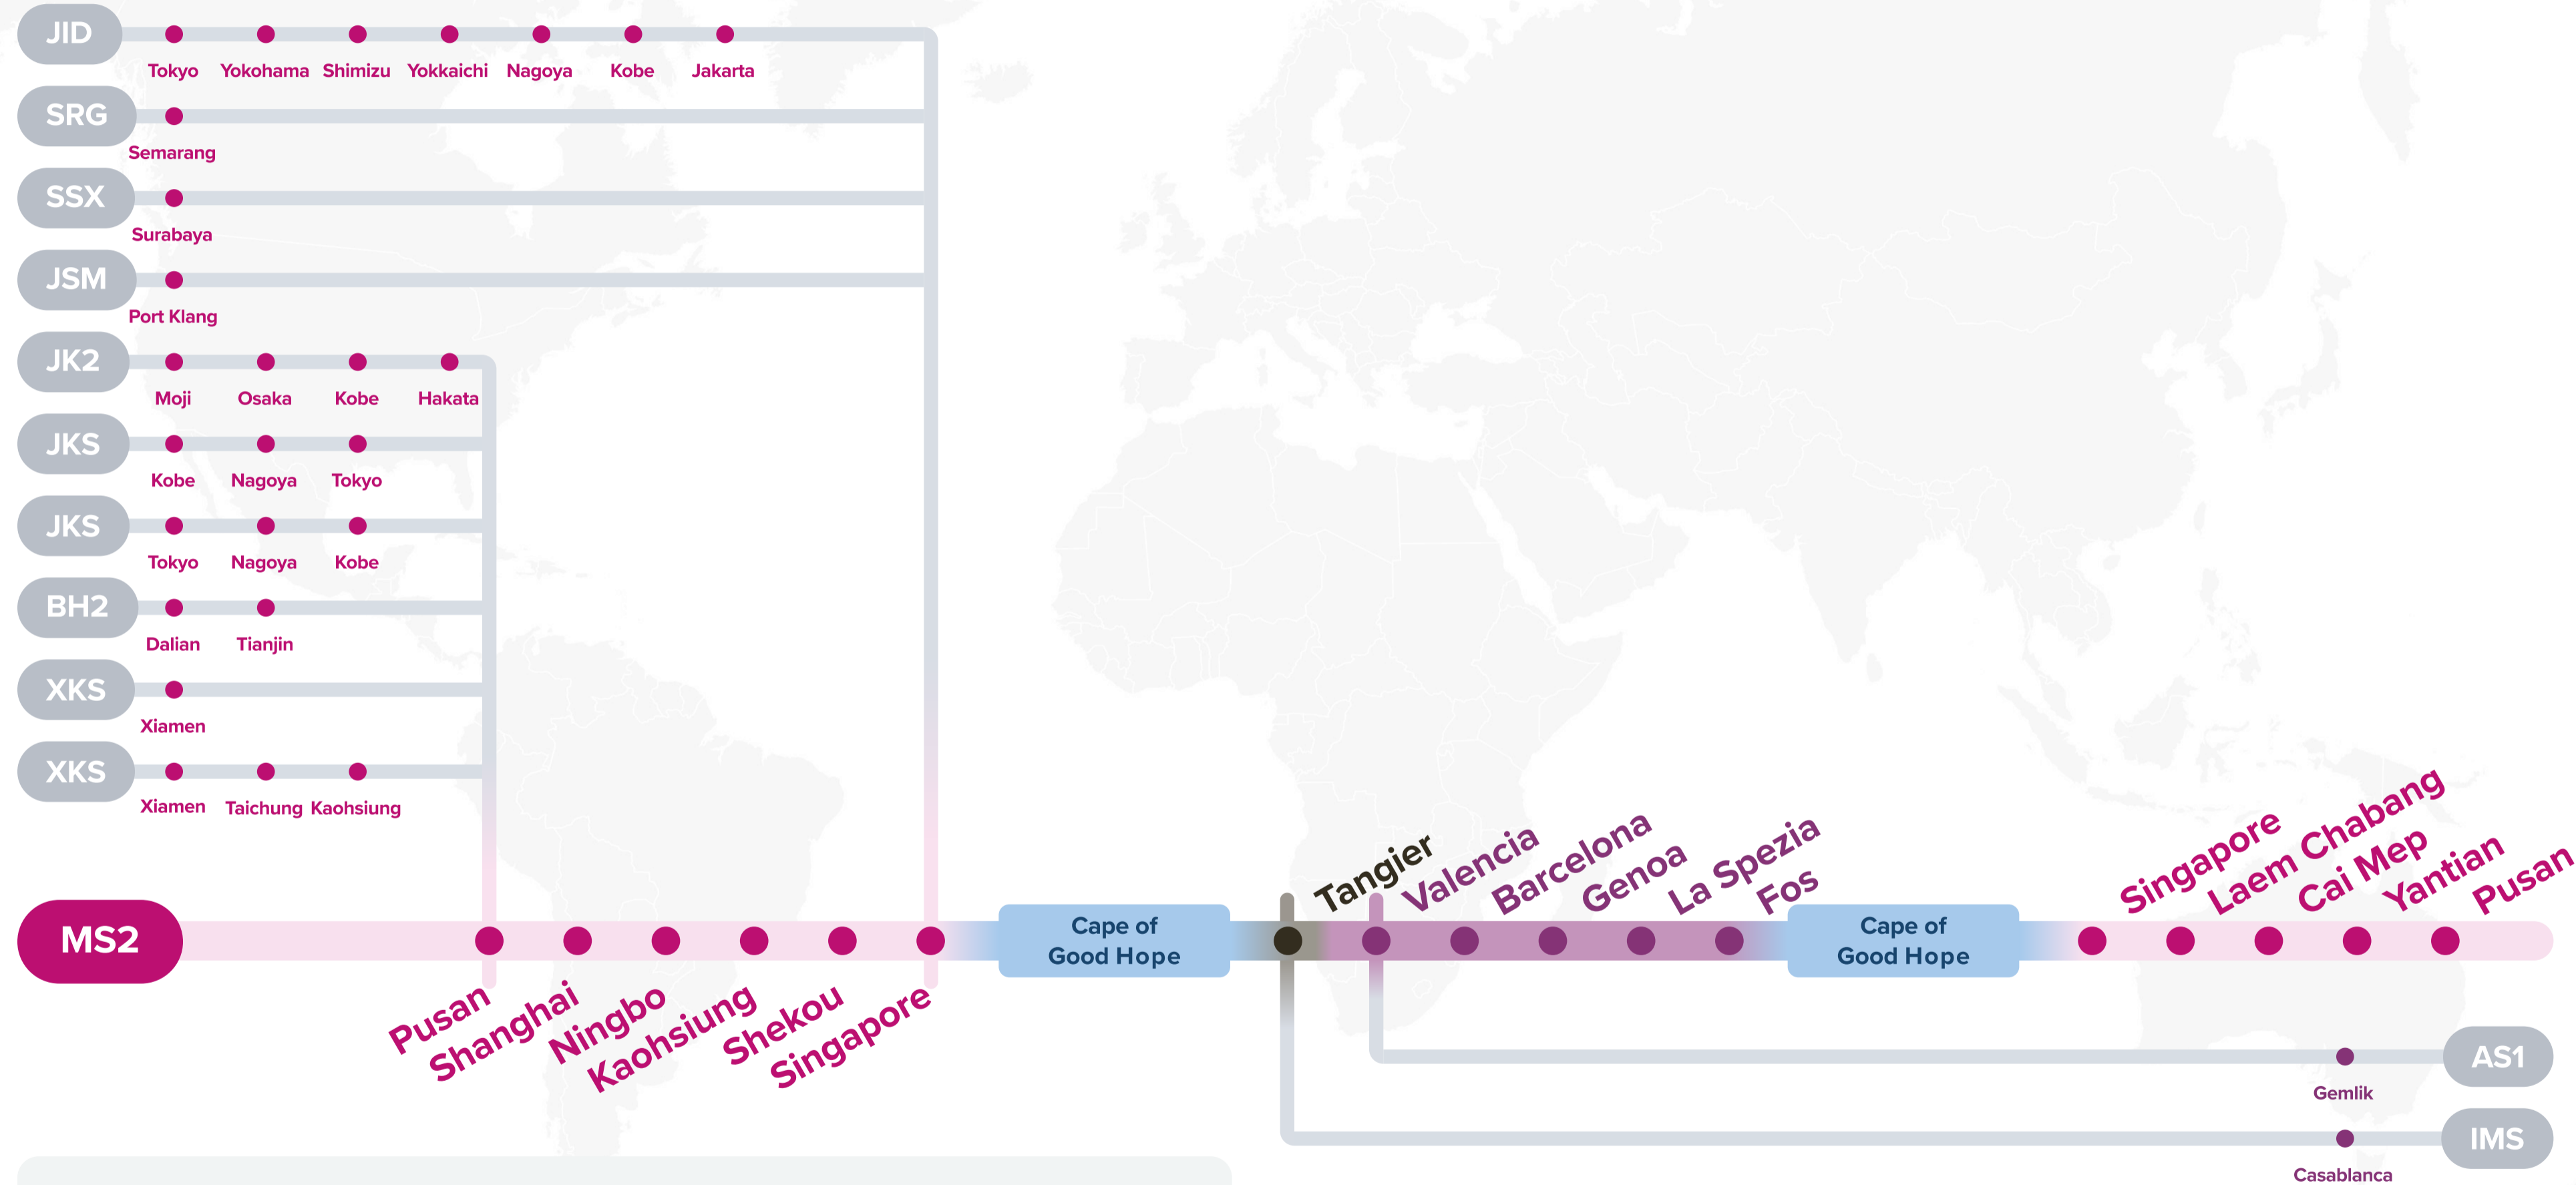

Asia – Mediterranean Service (via CoGH)

MS2: Mediterranean Pacific South 2

Westbound

JSM: Japan Straits Malaysia	JK2: Japan Korea Express 2	AS1: Aegean Spain 1
JID: Japan Indonesia	JKS: Japan Shuttle East & West	IMS: Intra Morocco Service
SRG: Semarang Service	BH2: Bohai Express 2	
SSX: Surabaya Singapore Express	XKS: Xiamen Kaohsiung Shuttle