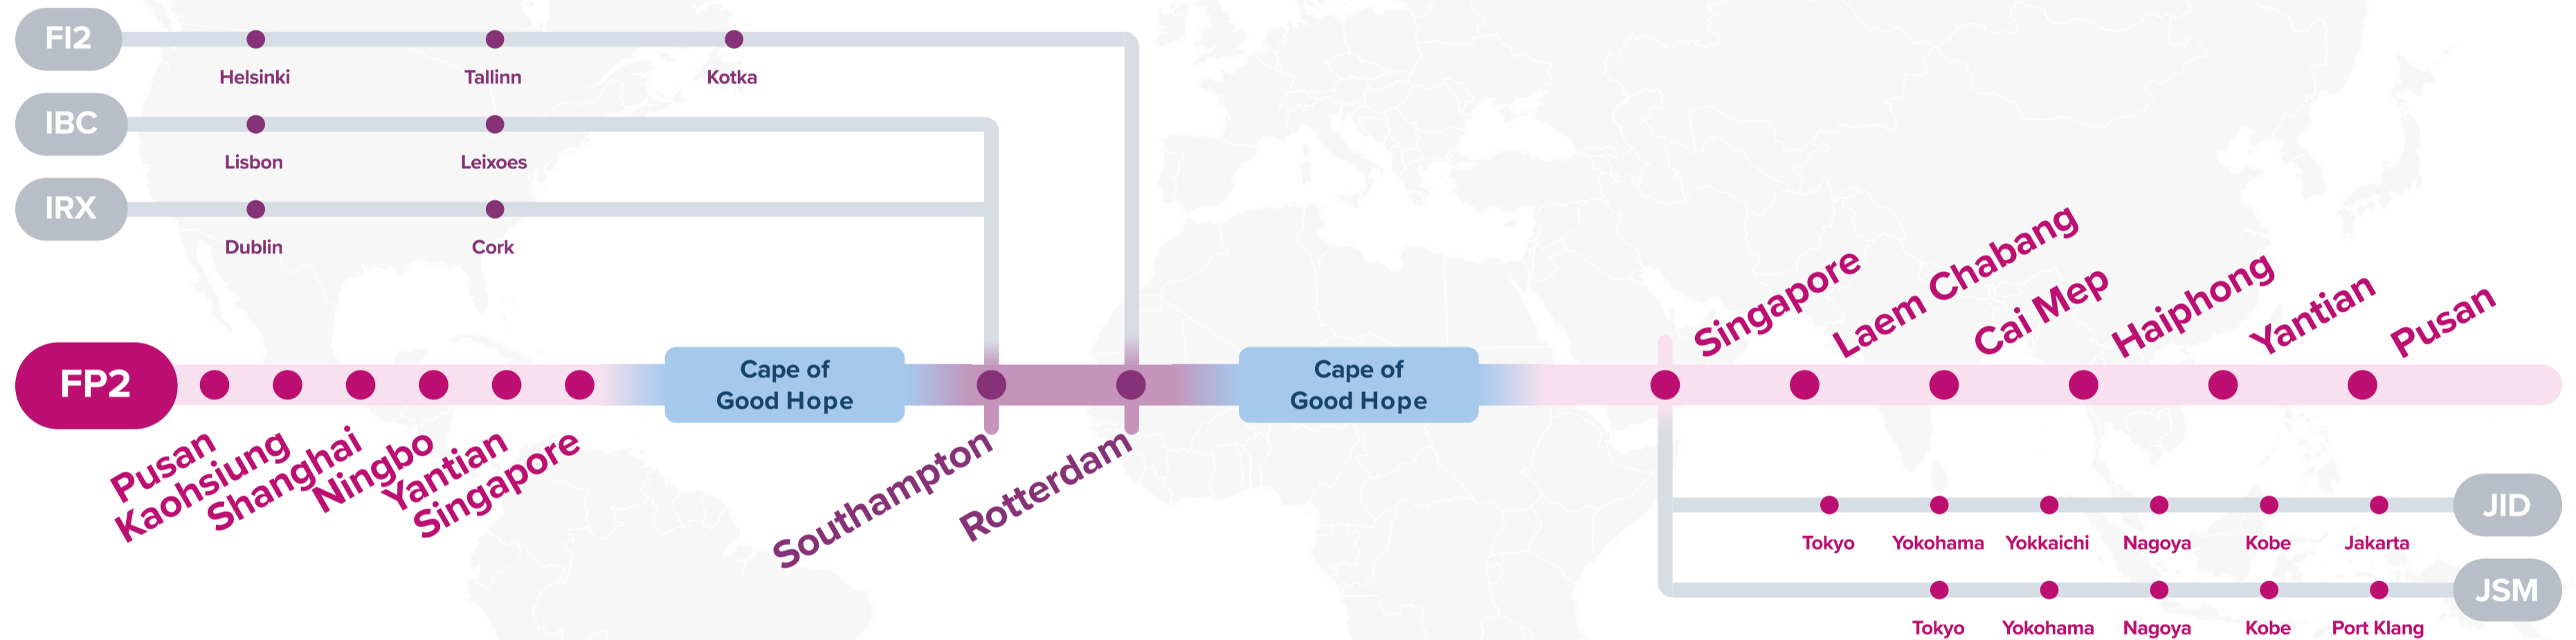

FP2: Far East Pacific 2

Westbound

JK2: Japan Korea Express 2

JKS: Japan Shuttle East & West

XKS: Xiamen Kaohsiung Shuttle

BH2: Bohai Express 2

JSM: Japan Straits Malaysia

JID: Japan Indonesia

SRG: Semarang Service

SSX: Surabaya Singapore Express

FI2: Finland Express 2

IRX: Irish Sea Express

UKE: UK East Coast Express

IRX: Irish Sea Express

IBX: Iberia Baltic Express

Asia – North Europe Service (via CoGH)

FP2: Far East Pacific 2

Eastbound

FI2: Finland Express 2

JID: Japan Indonesia

IBC: Iberia Europe Service

JSM: Japan Straits Malaysia

IRX: Irish Sea Express

WESTBOUND ←
EASTBOUND →

Service Features

- ☐ Direct service from China and Southeast Asia into Felixstowe, Hamburg and Antwerp.
- ☐ Seamless coverage from North Europe into China.

Port Rotation

(Terminals are subject to change)