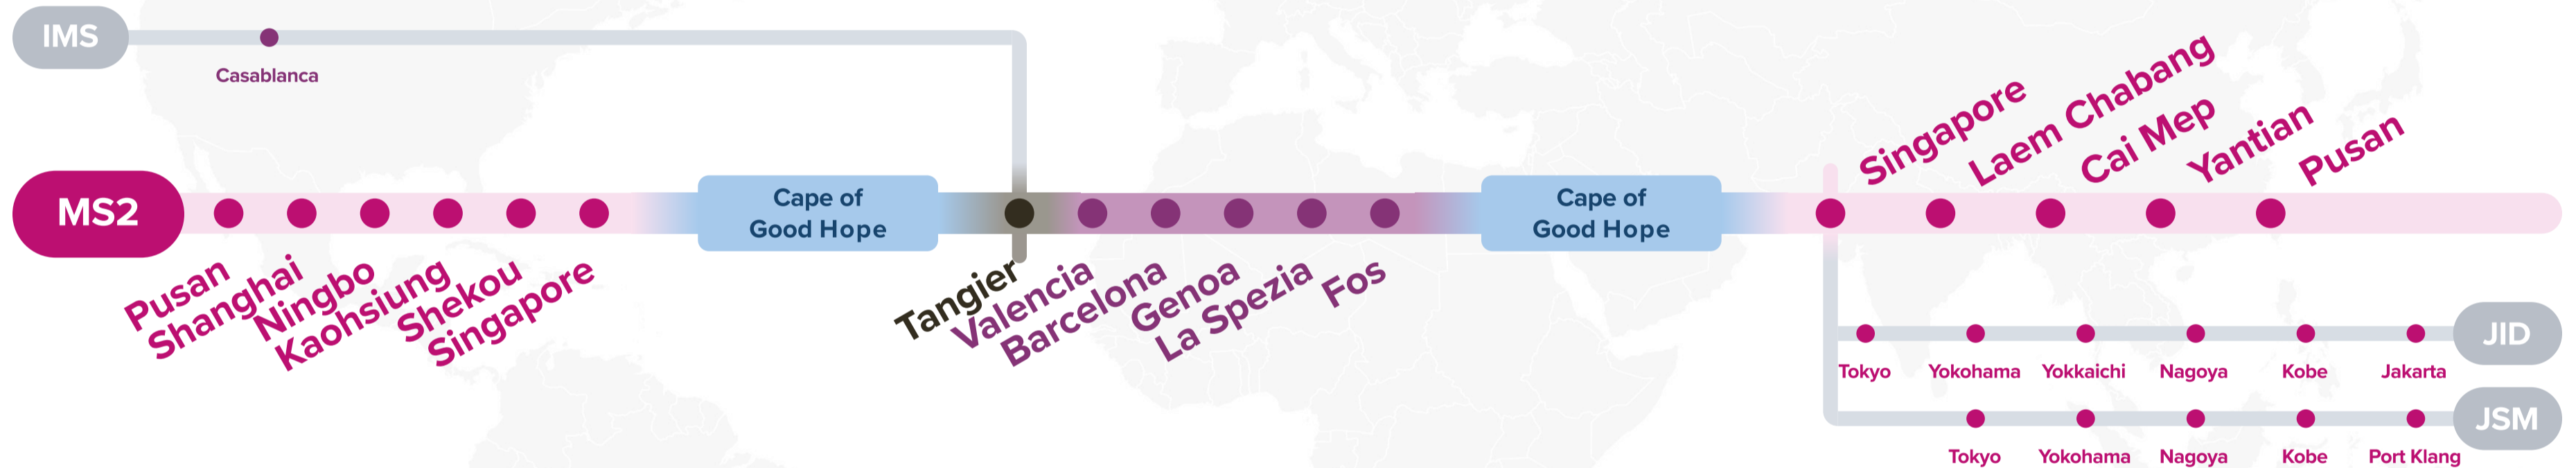

Transit Time

E/B	PUS	W/B	XMN	TXG	KHH
XMN	7	PUS	4	5	6
TXG	6				
KHH	4				

WESTBOUND ←
EASTBOUND →

Service Features

- ☐ Direct service into Egypt, Greece and Eastern Mediterranean ports.
- ☐ Direct service from Eastern Mediterranean and Egypt to Singapore and Far East.

Asia – Mediterranean Service (via CoGH)

MS2: Mediterranean Pacific South 2

Westbound

JSM: Japan Straits Malaysia	JK2: Japan Korea Express 2	AS1: Aegean Spain 1
JID: Japan Indonesia	JKS: Japan Shuttle East & West	IMS: Intra Morocco Service
SRG: Semarang Service	BH2: Bohai Express 2	
SSX: Surabaya Singapore Express	XKS: Xiamen Kaohsiung Shuttle	

Asia – Mediterranean Service (via CoGH)

MS2: Mediterranean Pacific South 2

Eastbound

IMS: Intra Morocco Service

JID: Japan Indonesia

JSM: Japan Straits Malaysia

WESTBOUND ←
EASTBOUND →

Service Features

Eastbound

WESTBOUND ←
EASTBOUND →

Service Features

- Dedicated service connection West India, Pakistan with West, East Mediterranean ports directly.

Port Rotation

(Terminals are subject to change)

ORIGIN	CODE	ETA	ETD	TERMINAL
NHAVA SHEVA	NSA	FRI	SAT	BHARAT MUMBAI CONTAINER TERMINALS (PSA)
KARACHI	KHI	MON	MON	SOUTH ASIA PAKISTAN TERMINALS
MUNDRA	MUN	TUE	WED	ADANI INTERNATIONAL CONTAINER TERMINAL (CT3)
ALGECIRAS	ALG	MON	TUE	TOTAL TERMINAL INTERNATIONAL ALGECIRAS
VALENCIA	VLC	WED	FRI	APM TERMINALS VALENCIA
BARCELONA	BCN	SAT	SUN	APM TERMINALS BARCELONA
GENOA	GOA	MON	WED	VOLTRI TERMINAL EUROPE (VTE-PSA)
PIRAEUS	PIR	SAT	MON	PIRAEUS CONTAINER TERMINAL (PCT)
ALGECIRAS	ALG	THU	FRI	TOTAL TERMINAL INTERNATIONAL ALGECIRAS
KARACHI	KHI	THU	THU	SOUTH ASIA PAKISTAN TERMINALS
MUNDRA	MUN	FRI	SAT	ADANI INTERNATIONAL CONTAINER TERMINAL (CT3)
NHAVA SHEVA	NSA	SUN	SAT	BHARAT MUMBAI CONTAINER TERMINALS (PSA)