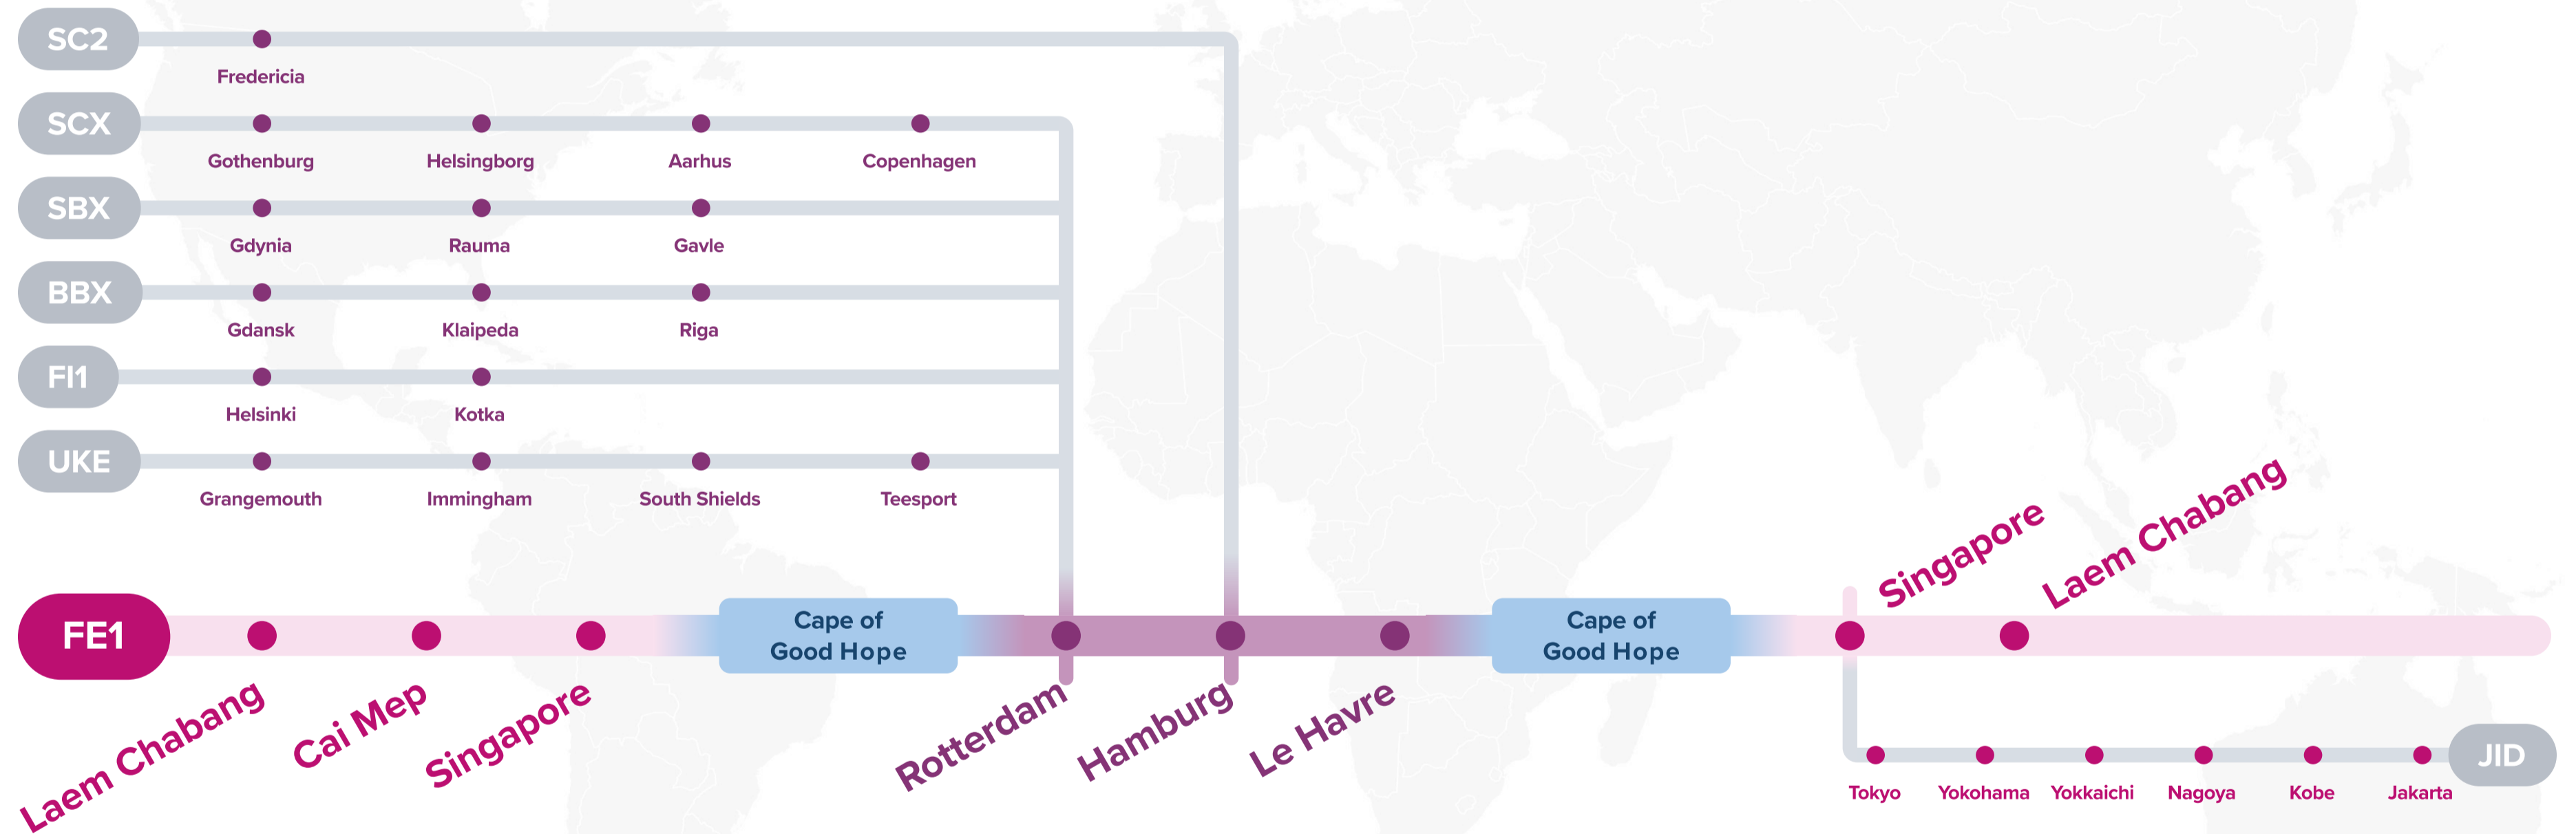

Subject to changes

WESTBOUND ←
EASTBOUND →

Service Features

- ▣ Unique direct coverage from Southeast Asia Hubs: Laem Chabang and Cai Mep
- ▣ Express connection into Benelux region and Germany.

Port Rotation

Transit Time

W/B	RTM	HAM	LEH	E/B	SIN	LCH	CMP
LCH	38	43	51	RTM	45	49	53
CMP	34	39	47	HAM	41	45	49
SIN	31	36	44	LEH	33	37	41

Asia – North Europe Service (via CoGH)

FE1: Far East – Europe 1 Westbound

JID: Japan Indonesia
SRG: Semarang Service
SSX: Surabaya Singapore Express
JSM: Japan Straits Malaysia
IRX: Irish Sea Express
IBX: Iberia Baltic Express
SCX: Scandinavia Express
SBX: Scandinavia Baltic Express
F11: Finland Express 1
UKE: UK East Coast Express

Asia – North Europe Service (via CoGH)

FE1: Far East – Europe 1 Eastbound

SC2: Scandinavia Express 2

BBX: Baltic Bridge Express

JID: Japan Indonesia

SCX: Scandinavia Express

F11: Finland Express 1

SBX: Scandinavia Baltic Express

UKE: UK East Coast Express

WESTBOUND ←
EASTBOUND →

Service Features

- Direct service from East Asia Hubs into United Kingdom and Benelux gateways.
- Express connection into United Kingdom.
- Direct Thailand and Vietnam connection from Northern Europe.