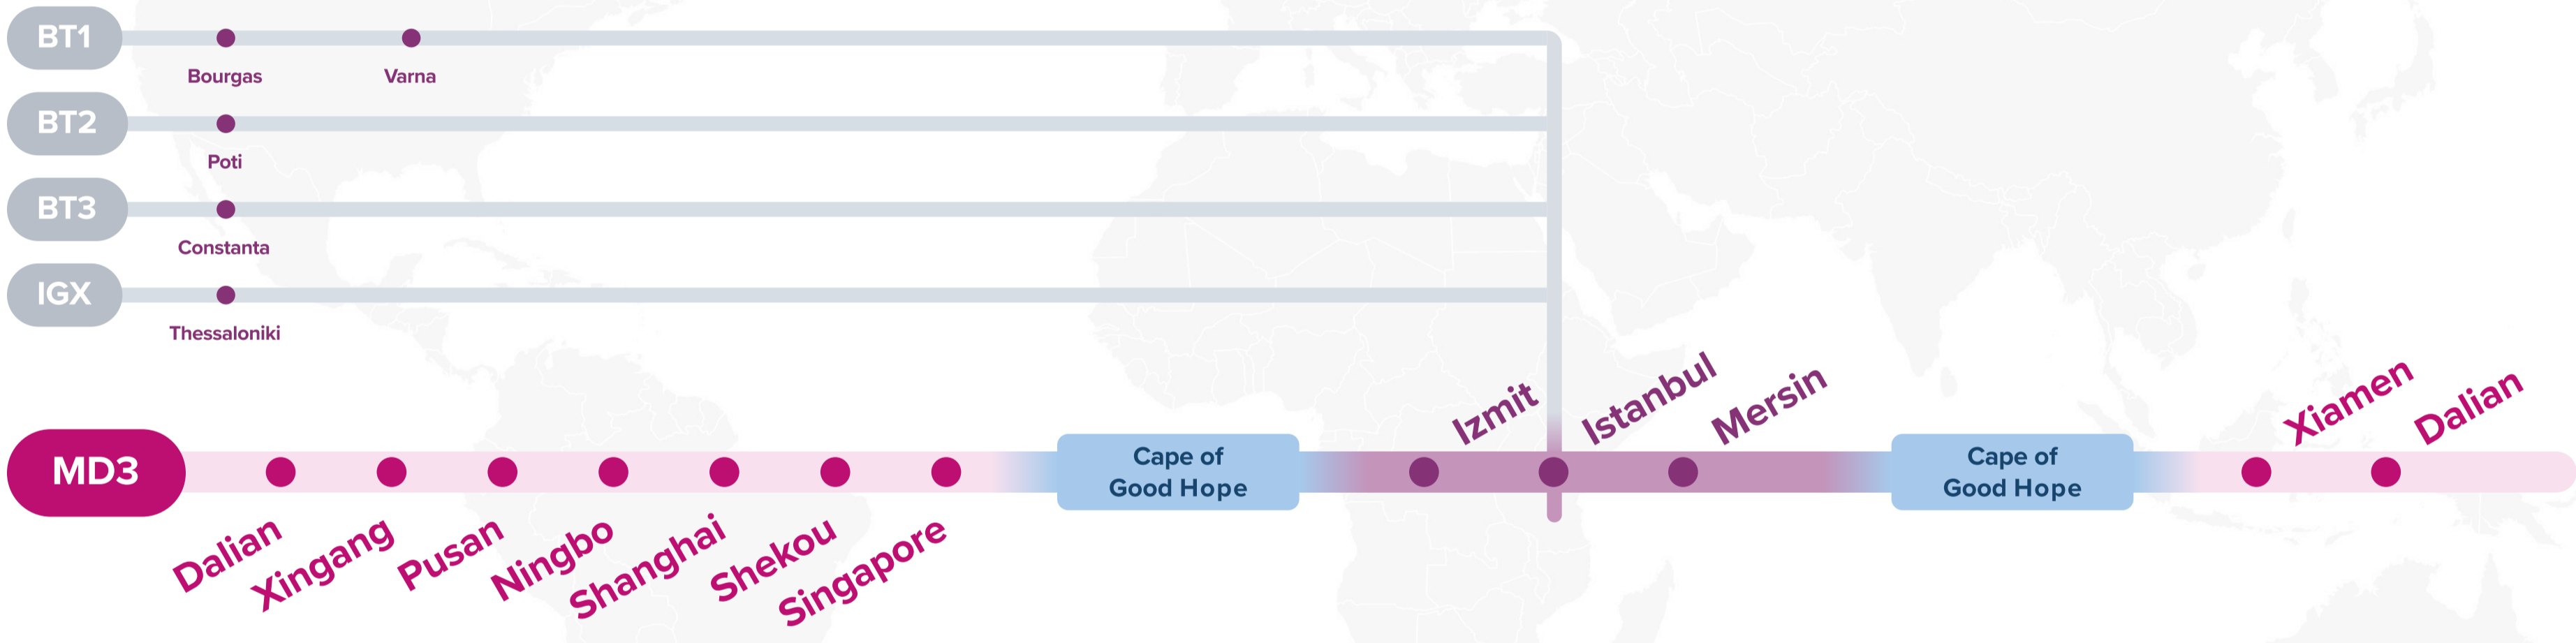

Asia – Mediterranean Service (via CoGH)

MD3: Mediterranean 3

Westbound

JID: Japan Indonesia
SRG: Semarang Service
SSX: Surabaya Singapore Express
JSM: Japan Straits Malaysia
BT1: Black Sea Türkiye Service
BT2: Black Sea Türkiye Service 2
BT3: Black Sea Türkiye Service 3

Asia – Mediterranean Service (via CoGH)

MD3: Mediterranean 3

Eastbound

- BT1:** Black Sea Türkiye Service
- BT2:** Black Sea Türkiye Service 2
- BT3:** Black Sea Türkiye Service 3
- IGX:** Intra-Greece Express

Eastbound

WESTBOUND ←
EASTBOUND →

Service Features

- Dedicated service connection West India, Pakistan with West, East Mediterranean ports directly.

Port Rotation

(Terminals are subject to change)

ORIGIN	CODE	ETA	ETD	TERMINAL
NHAVA SHEVA	NSA	FRI	SAT	BHARAT MUMBAI CONTAINER TERMINALS (PSA)
KARACHI	KHI	MON	MON	SOUTH ASIA PAKISTAN TERMINALS
MUNDRA	MUN	TUE	WED	ADANI INTERNATIONAL CONTAINER TERMINAL (CT3)
ALGECIRAS	ALG	MON	TUE	TOTAL TERMINAL INTERNATIONAL ALGECIRAS
VALENCIA	VLC	WED	FRI	APM TERMINALS VALENCIA
BARCELONA	BCN	SAT	SUN	APM TERMINALS BARCELONA
GENOA	GOA	MON	WED	VOLTRI TERMINAL EUROPE (VTE-PSA)
PIRAEUS	PIR	SAT	MON	PIRAEUS CONTAINER TERMINAL (PCT)
ALGECIRAS	ALG	THU	FRI	TOTAL TERMINAL INTERNATIONAL ALGECIRAS
KARACHI	KHI	THU	THU	SOUTH ASIA PAKISTAN TERMINALS
MUNDRA	MUN	FRI	SAT	ADANI INTERNATIONAL CONTAINER TERMINAL (CT3)
NHAVA SHEVA	NSA	SUN	SAT	BHARAT MUMBAI CONTAINER TERMINALS (PSA)