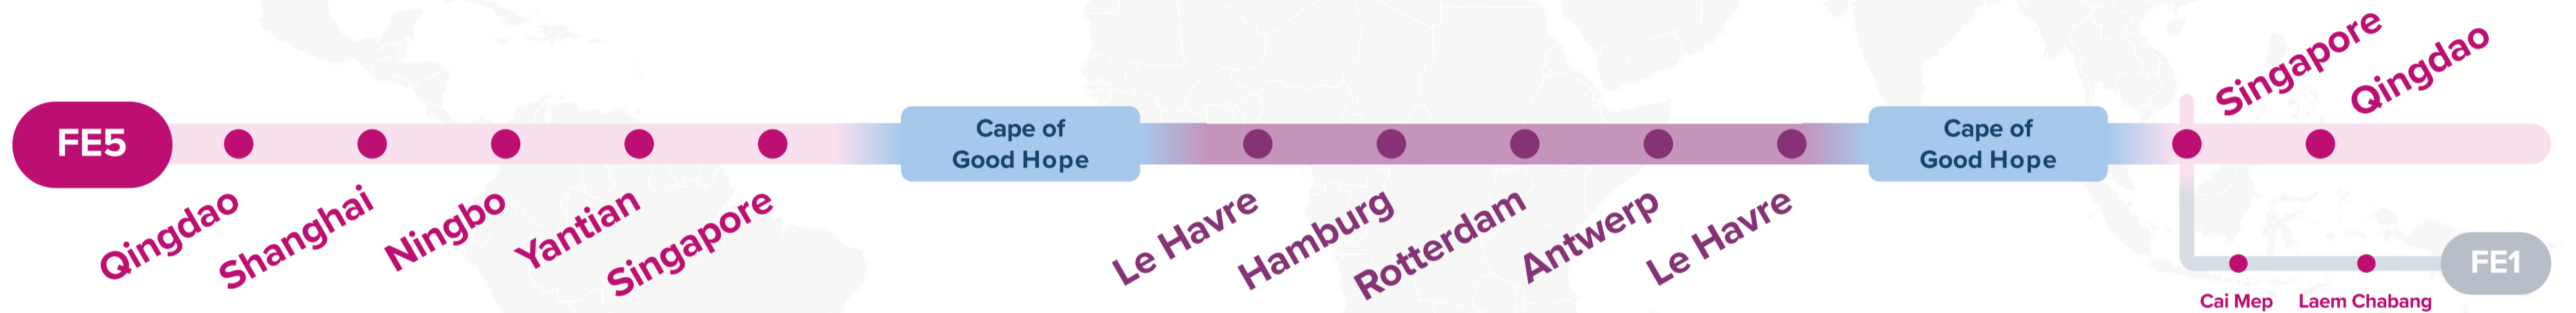

Asia – North Europe Service (via CoGH)

FE5: Far East – Europe 5 Westbound

JID: Japan Indonesia
SRG: Semarang Service
SSX: Surabaya Singapore Express
JSM: Japan Straits Malaysia

Asia – North Europe Service (via CoGH)

FE5: Far East – Europe 5 Eastbound

FE1: Far East - Europe 1

WESTBOUND ←
EASTBOUND →

Service Features

- Comprehensive coverage of ports across Northern Europe
- Direct access to Port Klang and Southeast Asia major ports