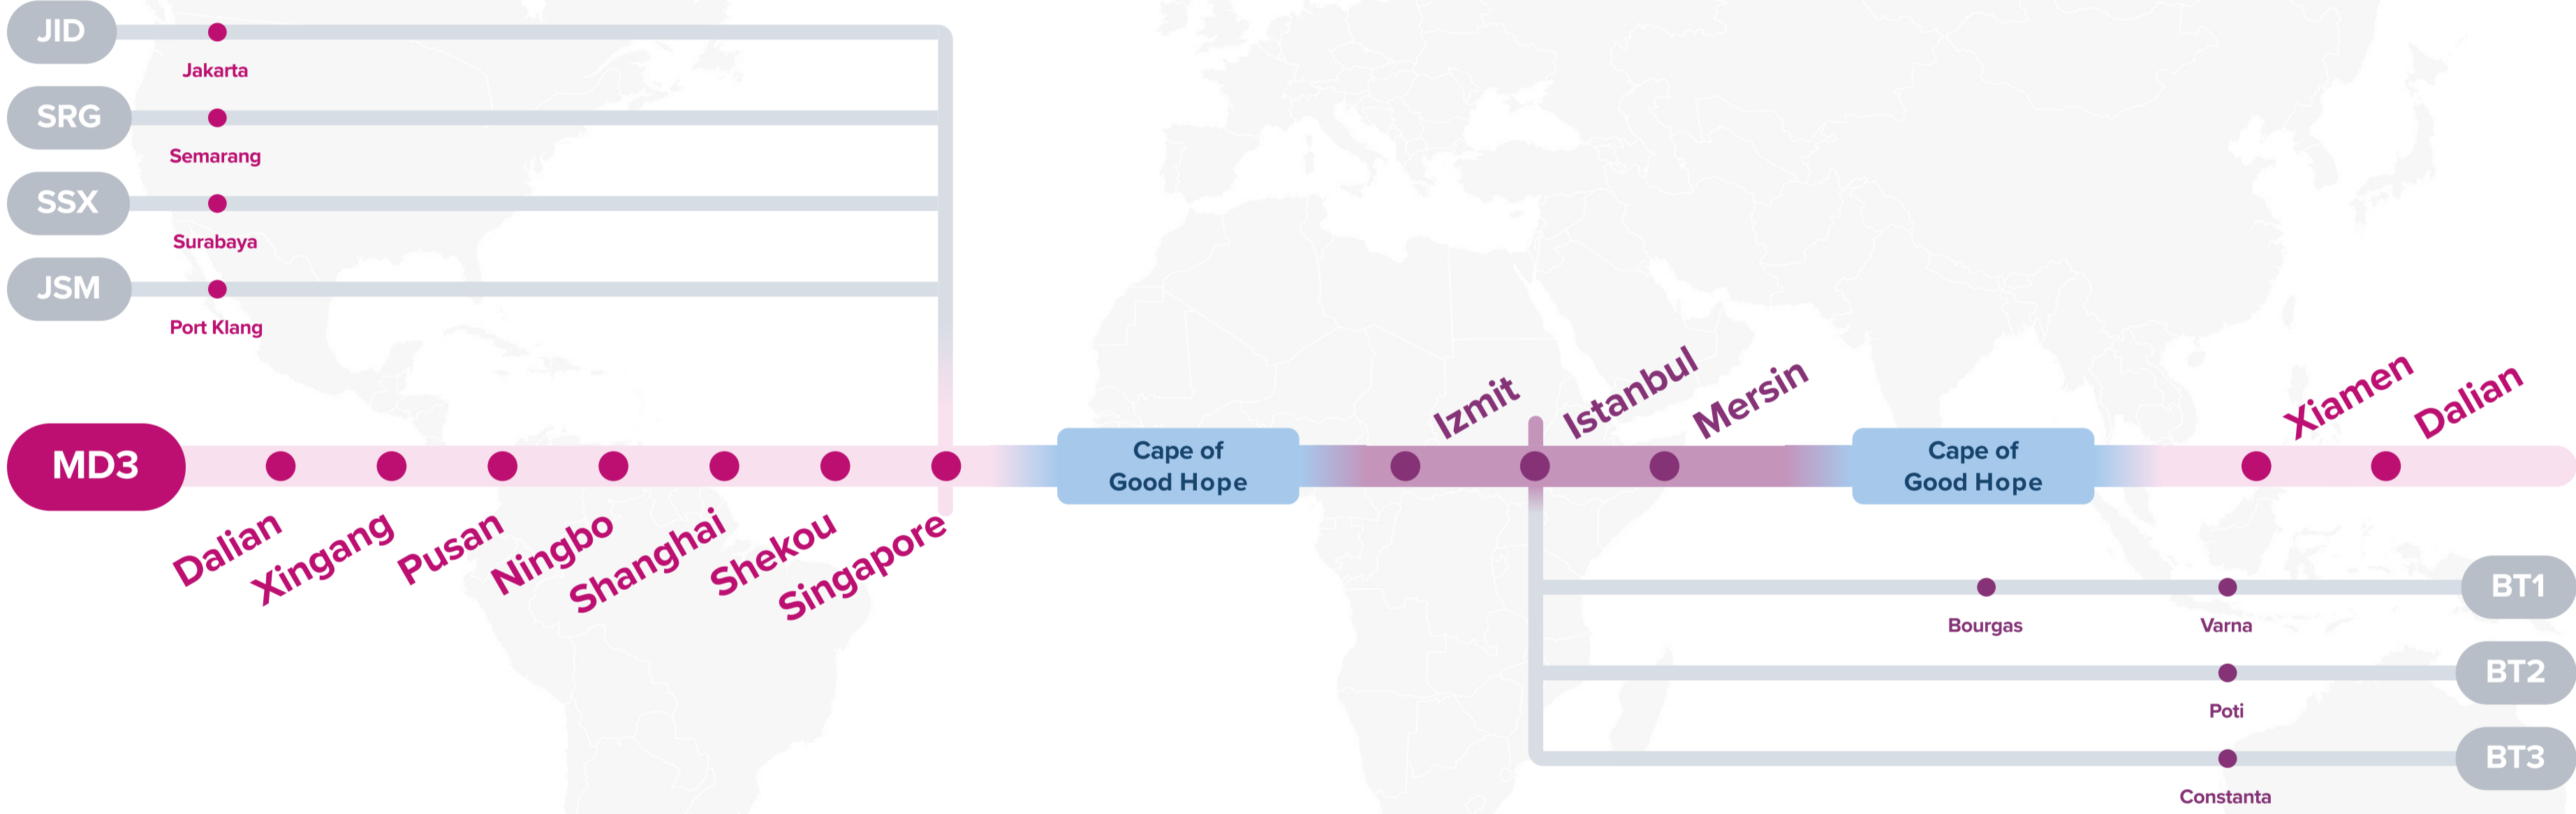

Asia – Mediterranean Service (via CoGH)

MD3: Mediterranean 3

Westbound

JID: Japan Indonesia
SRG: Semarang Service
SSX: Surabaya Singapore Express
JSM: Japan Straits Malaysia
BT1: Black Sea Türkiye Service
BT2: Black Sea Türkiye Service 2
BT3: Black Sea Türkiye Service 3