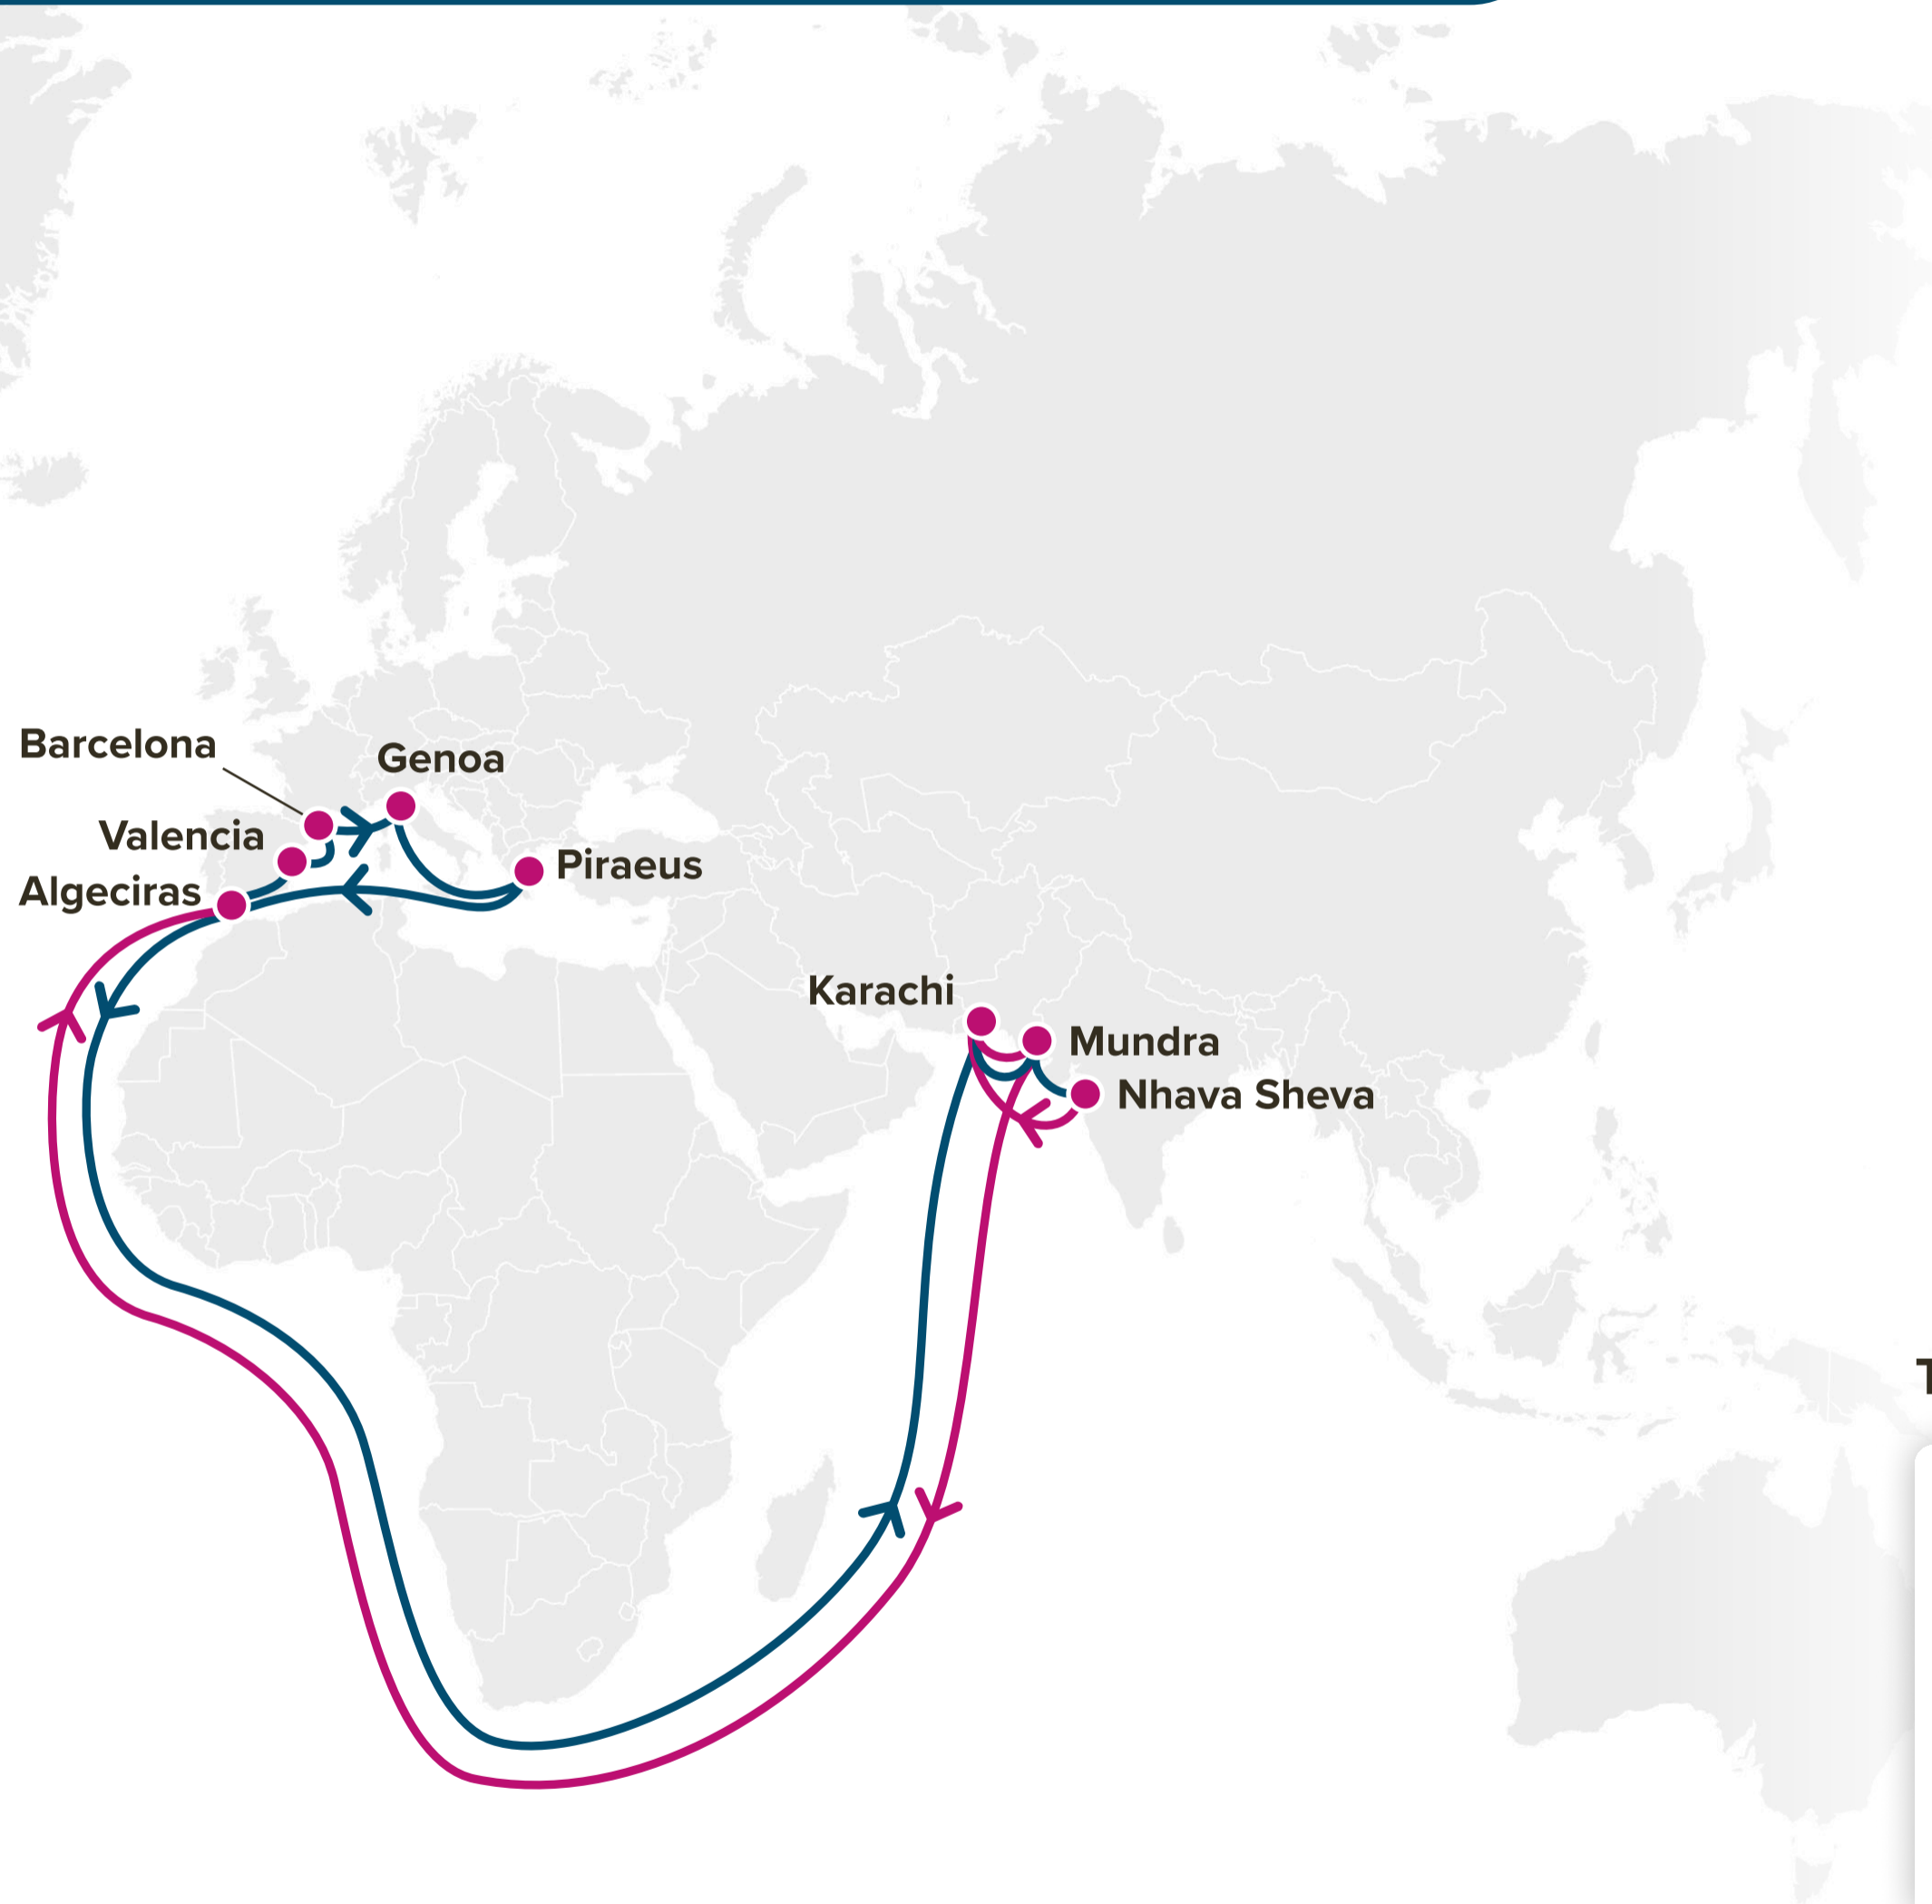

Eastbound

WESTBOUND ←
EASTBOUND →

Service Features

- Dedicated service connection West India, Pakistan with West, East Mediterranean ports directly.

Port Rotation

(Terminals are subject to change)

ORIGIN	CODE	ETA	ETD	TERMINAL
NHAVA SHEVA	NSA	FRI	SAT	BHARAT MUMBAI CONTAINER TERMINALS (PSA)
KARACHI	KHI	MON	MON	SOUTH ASIA PAKISTAN TERMINALS
MUNDRA	MUN	TUE	WED	ADANI INTERNATIONAL CONTAINER TERMINAL (CT3)
ALGECIRAS	ALG	MON	TUE	TOTAL TERMINAL INTERNATIONAL ALGECIRAS
VALENCIA	VLC	WED	FRI	APM TERMINALS VALENCIA
BARCELONA	BCN	SAT	SUN	APM TERMINALS BARCELONA
GENOA	GOA	MON	WED	VOLTRI TERMINAL EUROPE (VTE-PSA)
PIRAEUS	PIR	SAT	MON	PIRAEUS CONTAINER TERMINAL (PCT)
ALGECIRAS	ALG	THU	FRI	TOTAL TERMINAL INTERNATIONAL ALGECIRAS
KARACHI	KHI	THU	THU	SOUTH ASIA PAKISTAN TERMINALS
MUNDRA	MUN	FRI	SAT	ADANI INTERNATIONAL CONTAINER TERMINAL (CT3)
NHAVA SHEVA	NSA	SUN	SAT	BHARAT MUMBAI CONTAINER TERMINALS (PSA)