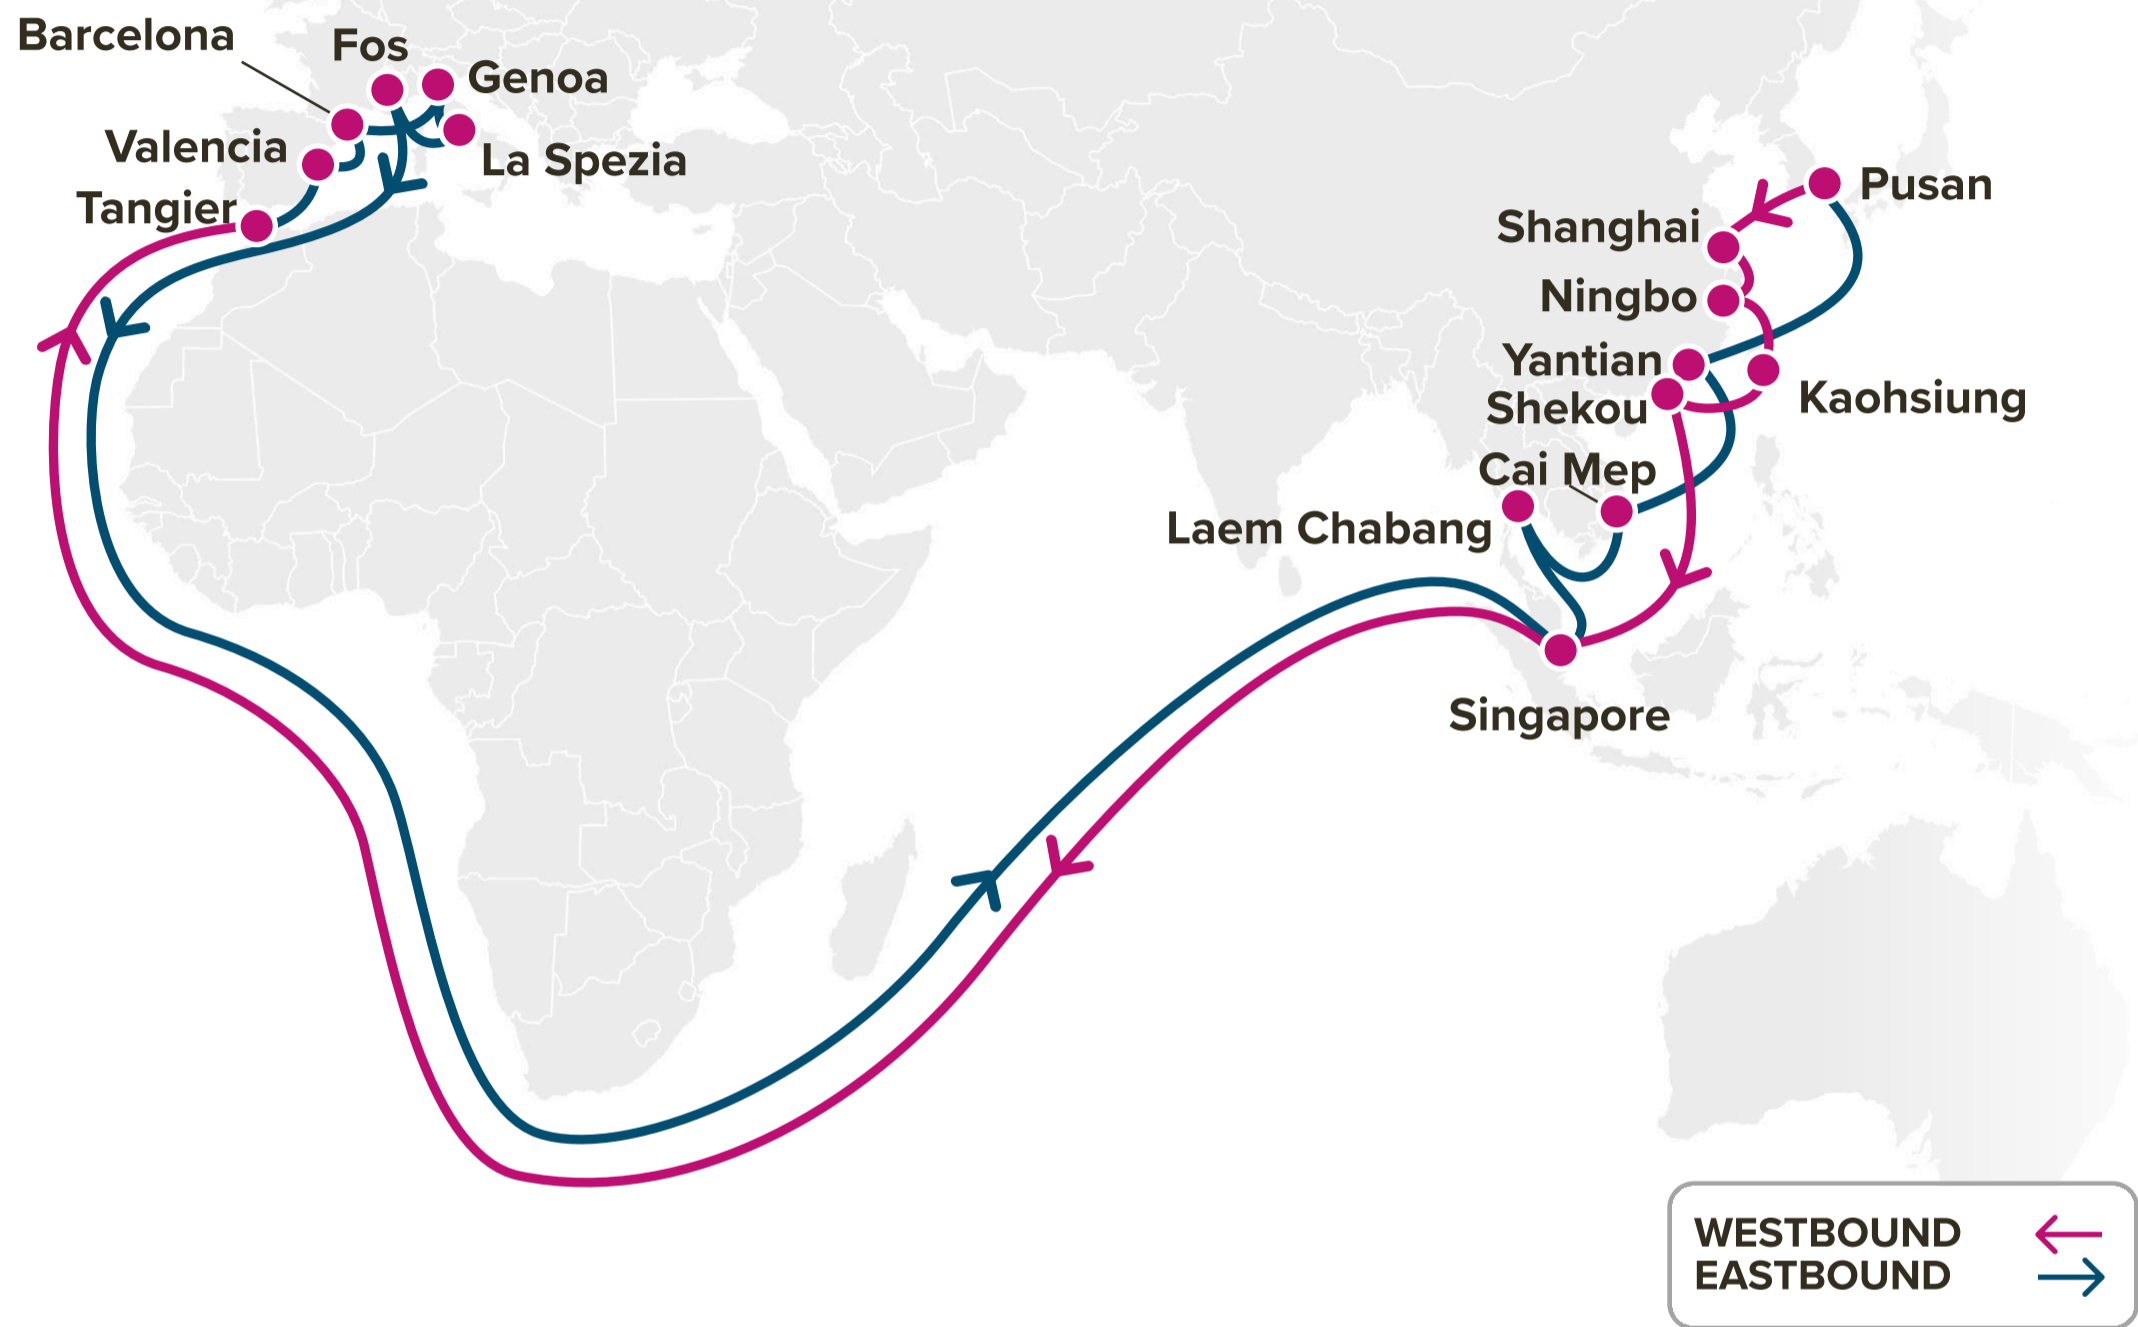

Asia – Mediterranean Service (via CoGH)

MD1: Mediterranean 1 Eastbound

LBX: Libya Express

BT1: Black Sea Türkiye Service

JID: Japan Indonesia

BT2: Black Sea Türkiye Service 2

JSM: Japan Straits Malaysia

BT3: Black Sea Türkiye Service 3

IGX: Intra-Greece Express

AD1: Adriatic Service 1

Service Features

- Direct connection from East Asia and Southeast Asia to West Mediterranean Ports.
- Direct Thailand and Vietnam connection from West Mediterranean Ports.