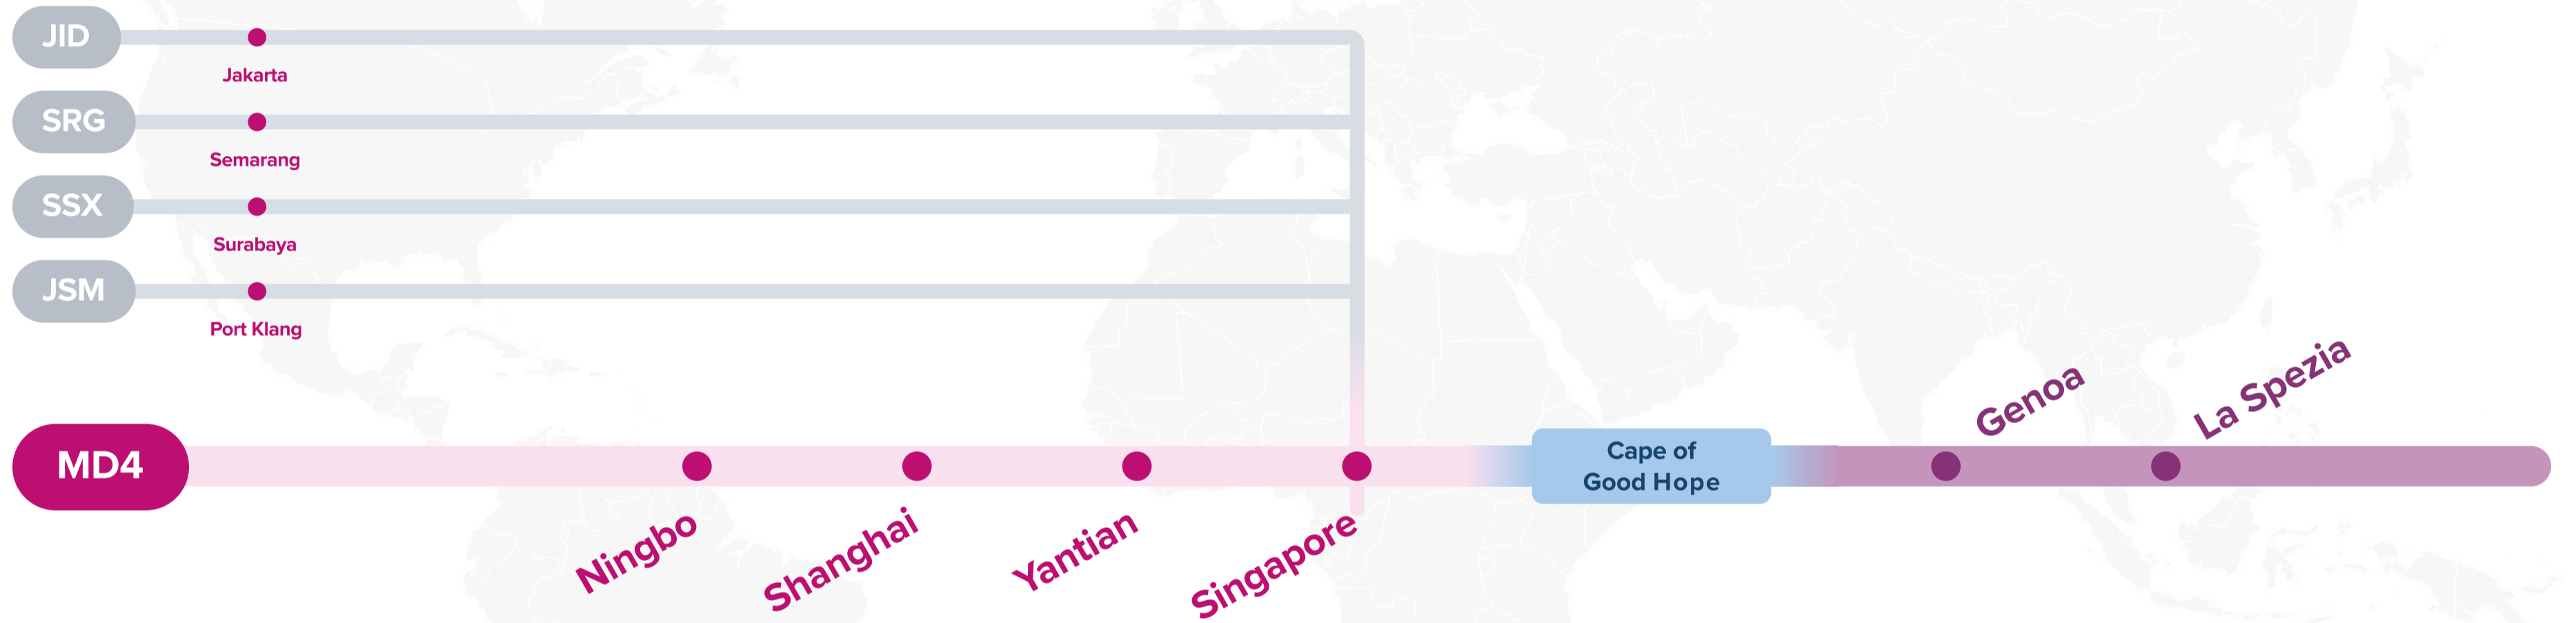

Asia – Mediterranean Service (via CoGH)

MD3: Mediterranean 3

Eastbound

- BT1:** Black Sea Türkiye Service
- BT2:** Black Sea Türkiye Service 2
- BT3:** Black Sea Türkiye Service 3
- IGX:** Intra-Greece Express

WESTBOUND ←

Service Features

Express service to Italy ports with a focus on major East Asia ports.

Port Rotation

(Terminals are subject to change)

ORIGIN	CODE	ETA	ETD	TERMINAL
NINGBO	NGB	MON	TUE	NINGBO GANGJI TERMINAL
SHANGHAI	SHA	THU	FRI	SHANGHAI GUANDONG INTERNATIONAL CONTAINER TERMINAL
YANTIAN	YTN	MON	TUE	YANTIAN INTERNATIONAL CONTAINER TERMINAL (YICT)
SINGAPORE	SIN	SAT	MON	PSA SINGAPORE
GENOA	GOA	SAT	SUN	VTE (VOLTRI TERMINAL EUROPE)
LA SPEZIA	SPE	MON	WED	LA SPEZIA CONTAINER TERMINAL (LSCT)

Transit Time

W/B	GOA	SPE
NGB	46	48
SHA	43	45
YTN	39	41
SIN	33	35

Asia – Mediterranean Service (via CoGH)

MD4: Mediterranean 4

Westbound

JID: Japan Indonesia

SRG: Semarang Service

SSX: Surabaya Singapore Express

Eastbound

WESTBOUND ←
EASTBOUND →

Service Features

- Dedicated service connection West India, Pakistan with West, East Mediterranean ports directly.

Port Rotation

(Terminals are subject to change)

ORIGIN	CODE	ETA	ETD	TERMINAL
NHAVA SHEVA	NSA	FRI	SAT	BHARAT MUMBAI CONTAINER TERMINALS (PSA)
KARACHI	KHI	MON	MON	SOUTH ASIA PAKISTAN TERMINALS
MUNDRA	MUN	TUE	WED	ADANI INTERNATIONAL CONTAINER TERMINAL (CT3)
ALGECIRAS	ALG	MON	TUE	TOTAL TERMINAL INTERNATIONAL ALGECIRAS
VALENCIA	VLC	WED	FRI	APM TERMINALS VALENCIA
BARCELONA	BCN	SAT	SUN	APM TERMINALS BARCELONA
GENOA	GOA	MON	WED	VOLTRI TERMINAL EUROPE (VTE-PSA)
PIRAEUS	PIR	SAT	MON	PIRAEUS CONTAINER TERMINAL (PCT)
ALGECIRAS	ALG	THU	FRI	TOTAL TERMINAL INTERNATIONAL ALGECIRAS
KARACHI	KHI	THU	THU	SOUTH ASIA PAKISTAN TERMINALS
MUNDRA	MUN	FRI	SAT	ADANI INTERNATIONAL CONTAINER TERMINAL (CT3)
NHAVA SHEVA	NSA	SUN	SAT	BHARAT MUMBAI CONTAINER TERMINALS (PSA)