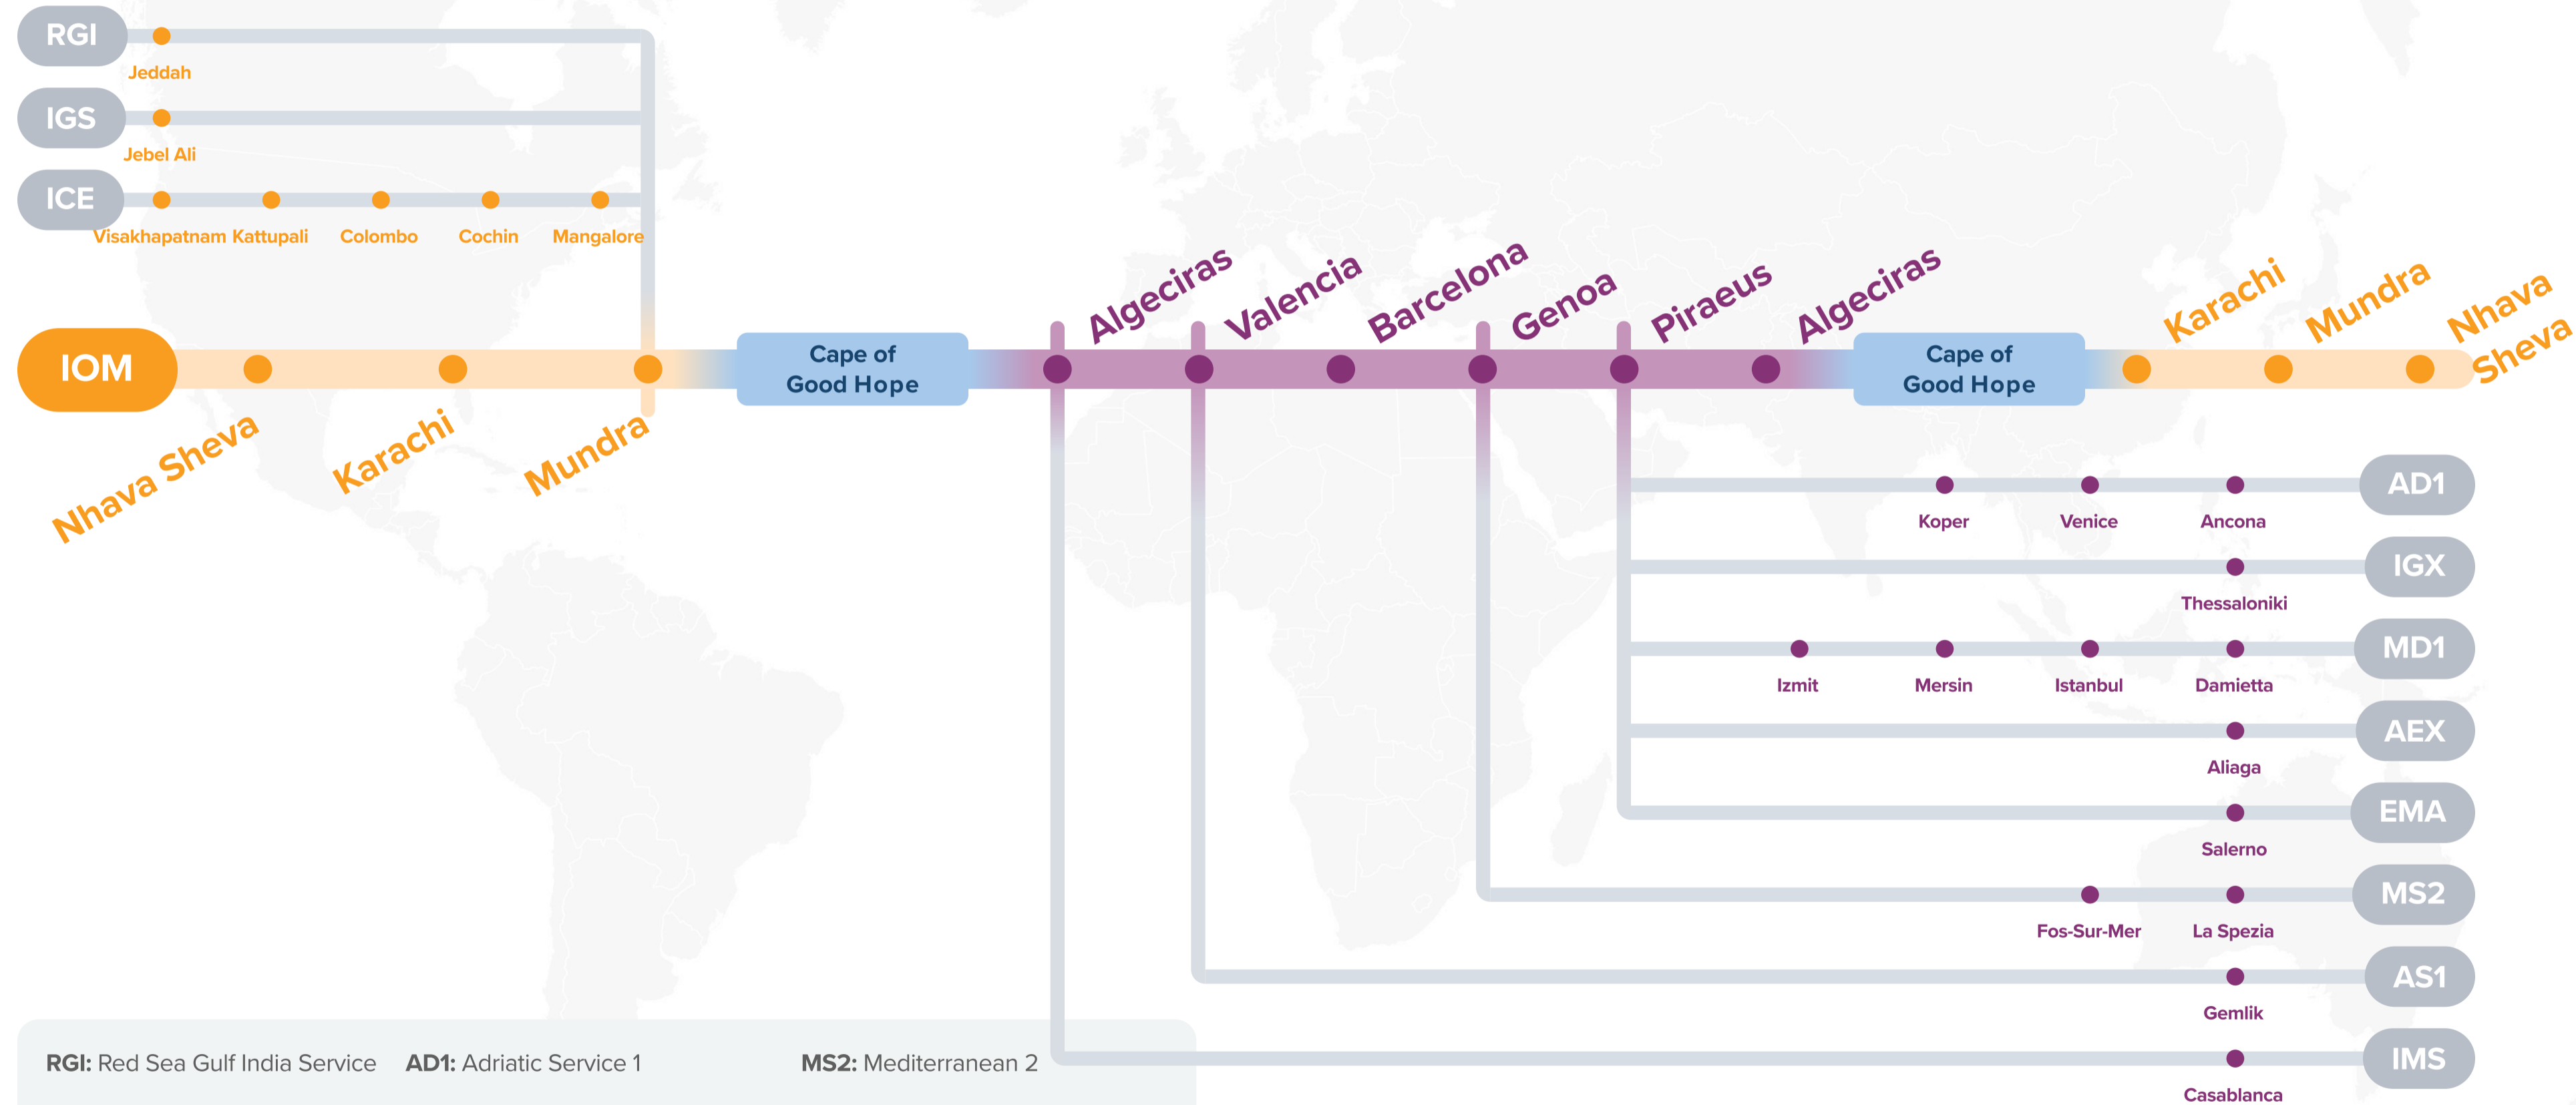

Asia – Mediterranean Service (via CoGH)

IOM: Indian Ocean Mediterranean

Westbound

RGI: Red Sea Gulf India Service

AD1: Adriatic Service 1

MS2: Mediterranean 2

IGS: India Gulf Service

IGX: Intra-Greece Express

AS1: Aegean Spain 1

ICE: India Coastal Express

MD1: Mediterranean 1

IMS: Intra Morocco Service

AEX: Aegean Express

EMA: East Mediterranean America