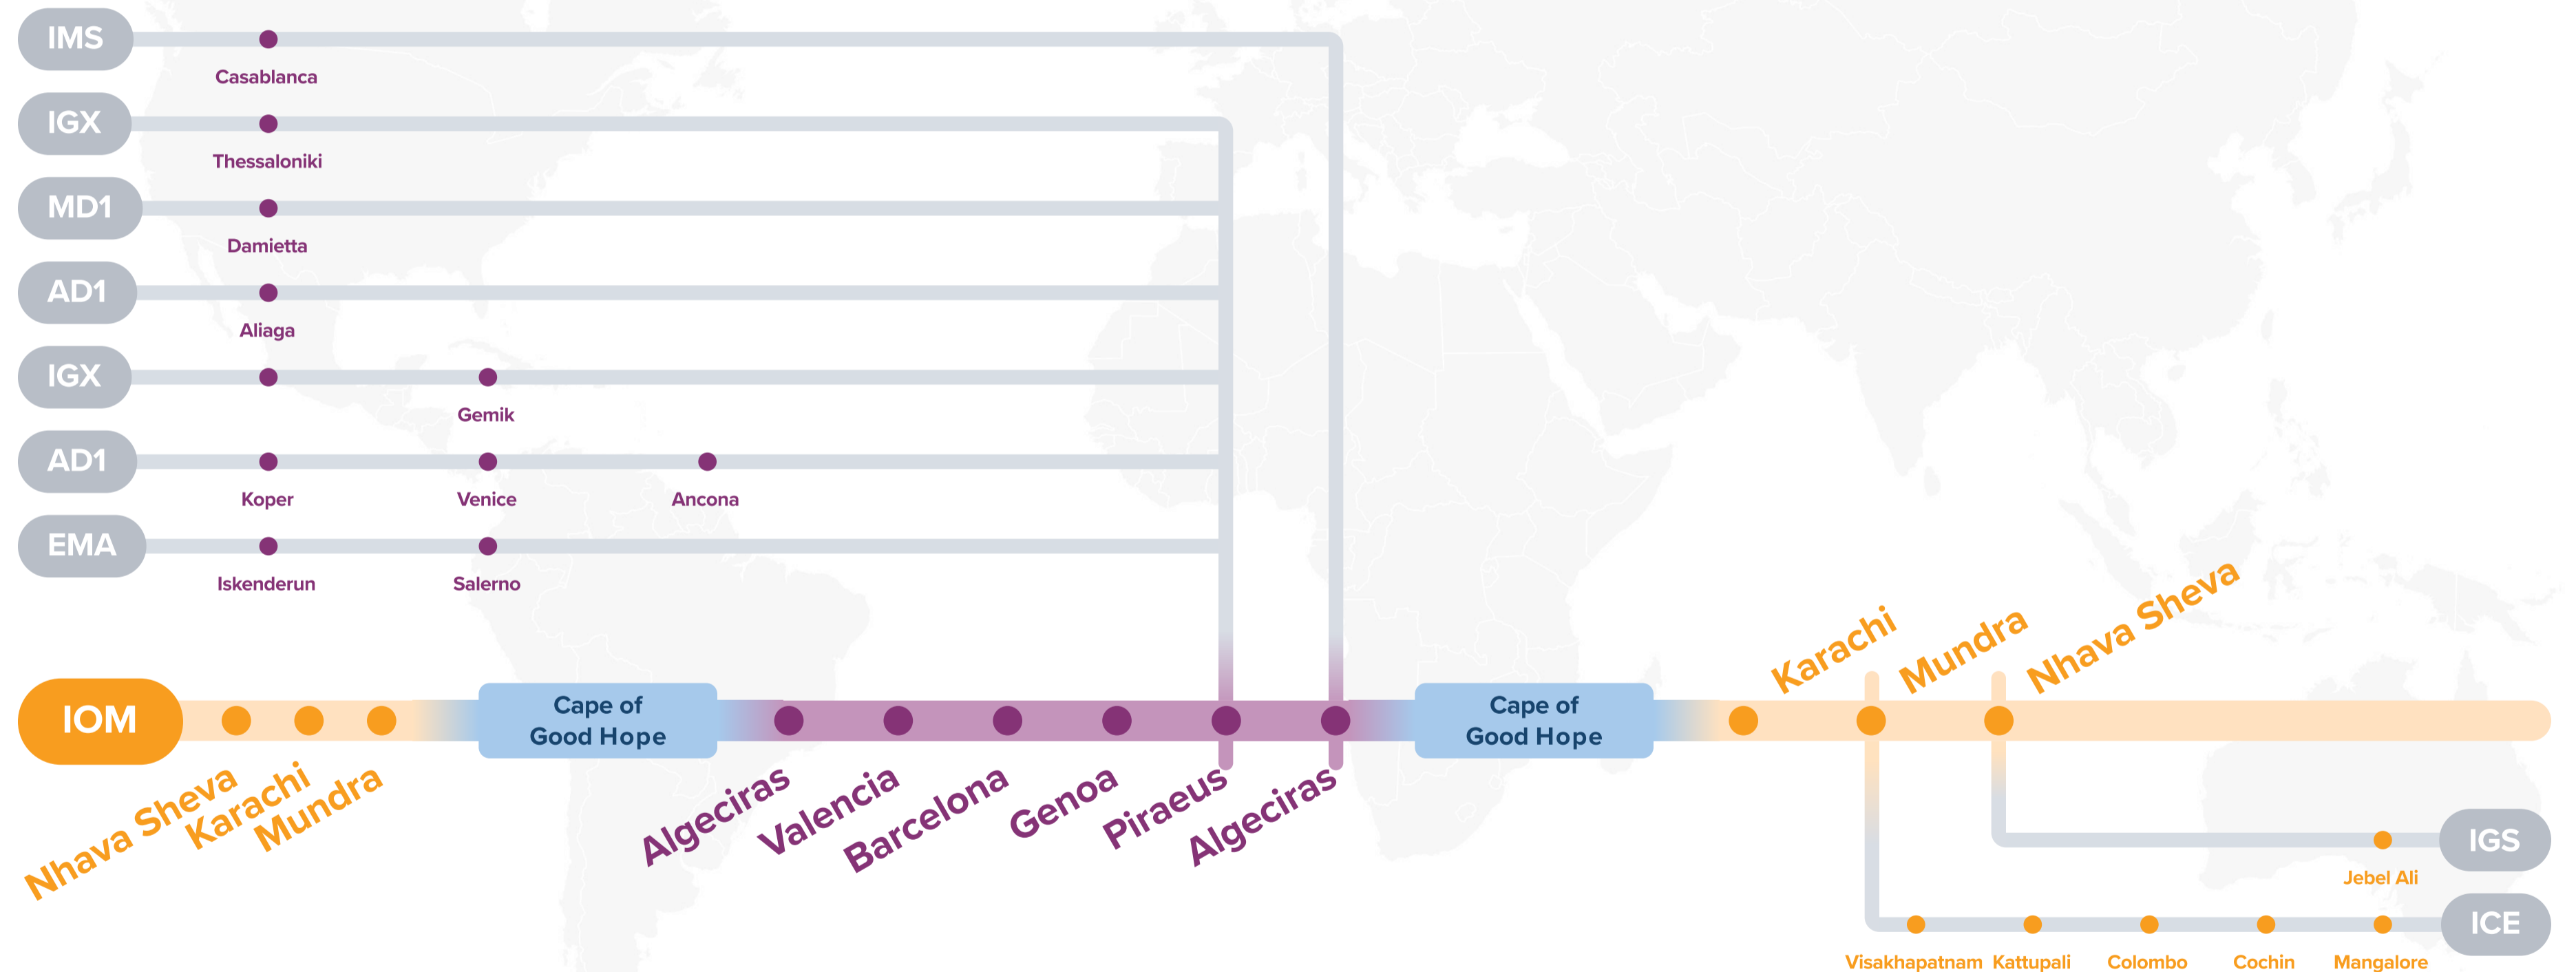

Eastbound

WESTBOUND ←
EASTBOUND →

Service Features

- Dedicated service connection West India, Pakistan with West, East Mediterranean ports directly.

Port Rotation

(Terminals are subject to change)

ORIGIN	CODE	ETA	ETD	TERMINAL
NHAVA SHEVA	NSA	FRI	SAT	BHARAT MUMBAI CONTAINER TERMINALS (PSA)
KARACHI	KHI	MON	MON	SOUTH ASIA PAKISTAN TERMINALS
MUNDRA	MUN	TUE	WED	ADANI INTERNATIONAL CONTAINER TERMINAL (CT3)
ALGECIRAS	ALG	MON	TUE	TOTAL TERMINAL INTERNATIONAL ALGECIRAS
VALENCIA	VLC	WED	FRI	APM TERMINALS VALENCIA
BARCELONA	BCN	SAT	SUN	APM TERMINALS BARCELONA
GENOA	GOA	MON	WED	VOLTRI TERMINAL EUROPE (VTE-PSA)
PIRAEUS	PIR	SAT	MON	PIRAEUS CONTAINER TERMINAL (PCT)
ALGECIRAS	ALG	THU	FRI	TOTAL TERMINAL INTERNATIONAL ALGECIRAS
KARACHI	KHI	THU	THU	SOUTH ASIA PAKISTAN TERMINALS
MUNDRA	MUN	FRI	SAT	ADANI INTERNATIONAL CONTAINER TERMINAL (CT3)
NHAVA SHEVA	NSA	SUN	SAT	BHARAT MUMBAI CONTAINER TERMINALS (PSA)

ICE: India Coastal Express

MD1: Mediterranean 1

IMS: Intra Morocco Service

AEX: Aegean Express

EMA: East Mediterranean America

Asia – Mediterranean Service (via CoGH)

IOM: Indian Ocean Mediterranean

Eastbound

IMS: Intra Morocco Service

IGX: Intra-Greece Express

IGS: India Gulf Service

MD1: Mediterranean 1

ICE: India Coastal Express

AD1: Adriatic Service 1

EMA: East Mediterranean America

Your Number **ONE** Shipping Partner

Connecting the
East and the West

Ocean Network Express Pte. Ltd.
7 Straits View, #16-01 Marina One East Tower, Singapore 018936
www.one-line.com