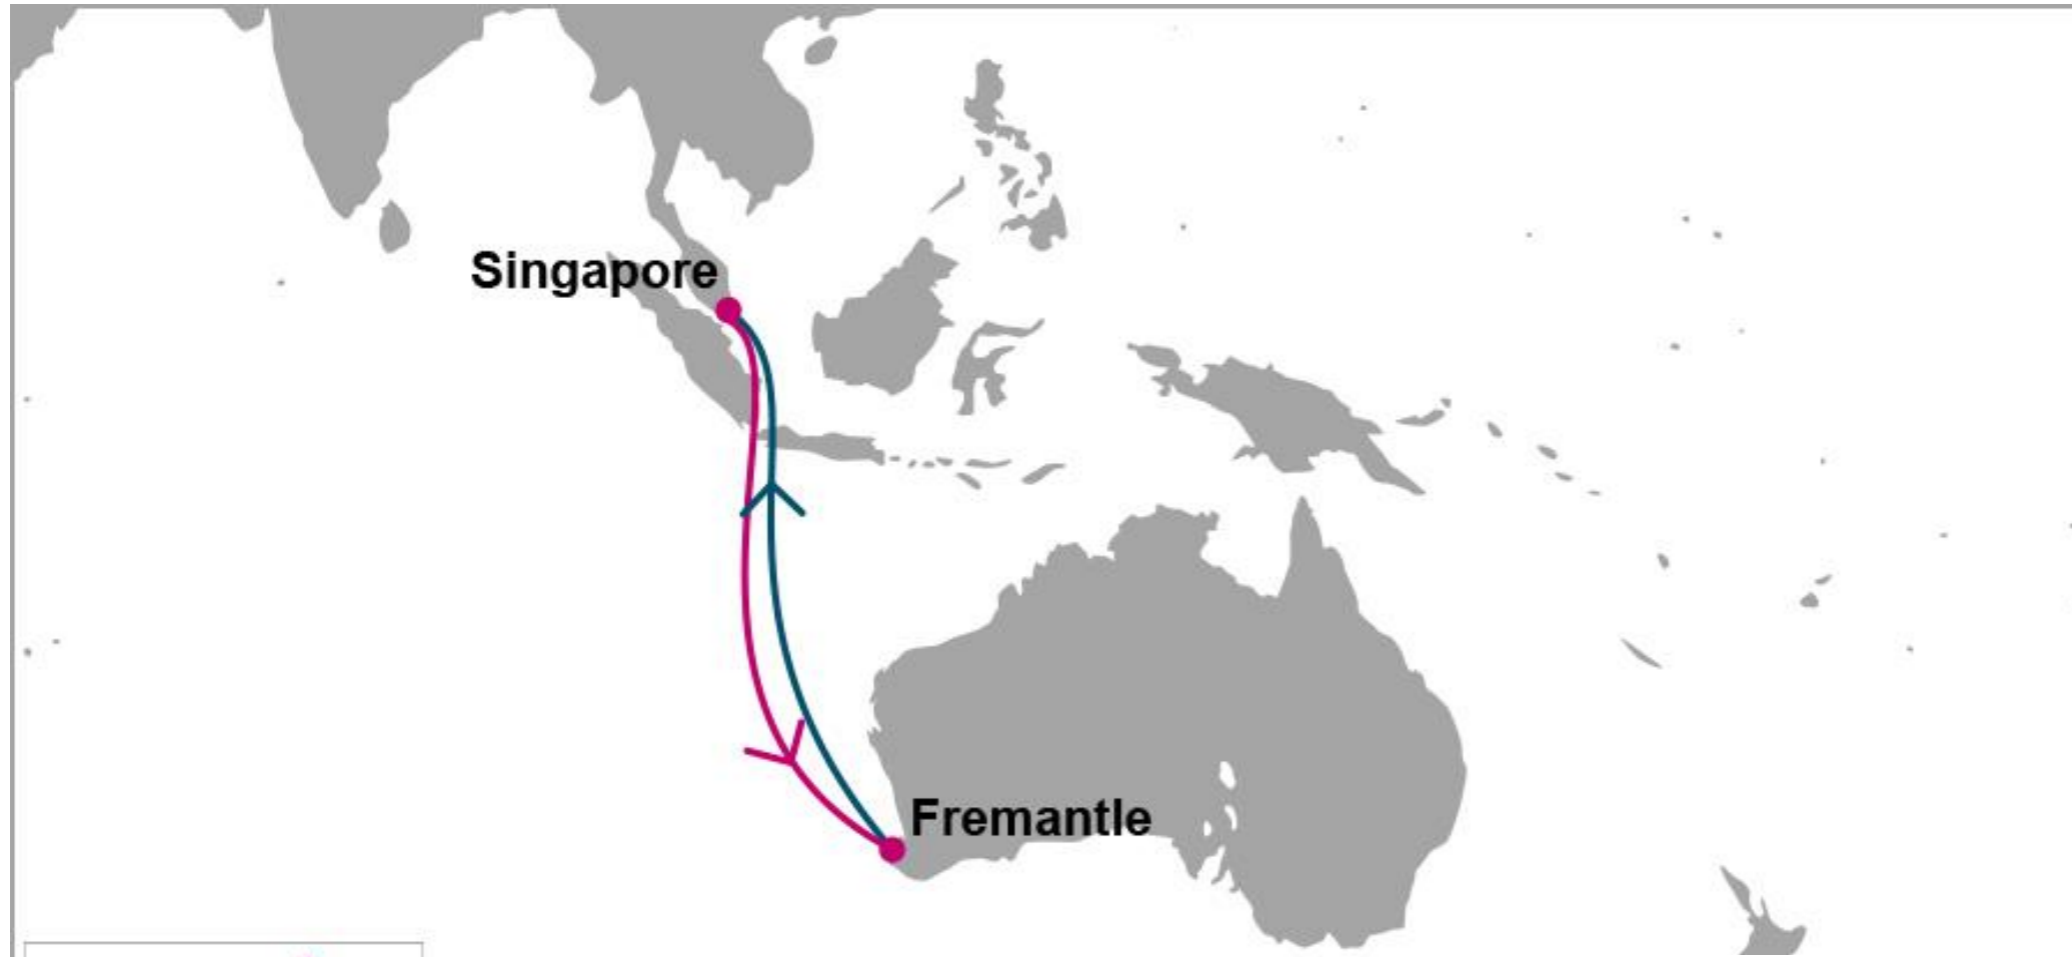

For more information, please click [here](#)

<b>S/B</b>	<b>FRE</b>	<b>N/B</b>	<b>SIN</b>
<b>SIN</b>	6	<b>FRE</b>	6

**PORT ROTATION**

(Terminals are subject to change)

ORIGIN	ETA/ETD	TERMINAL
Singapore	THU/FRI	PSA Singapore
Fremantle	THU/FRI	Patrick Terminals
Singapore	THU/FRI	PSA Singapore
<b>Turnaround days: 14</b>		

**KEY TRANSIT TABLE** - UNLOCODE PORT NAME & COUNTRY NAME

**SIN:** Singapore, Singapore | **FRE:** Fremantle, Australia

NOTE: Transit times and port rotation are as of now and subject to change