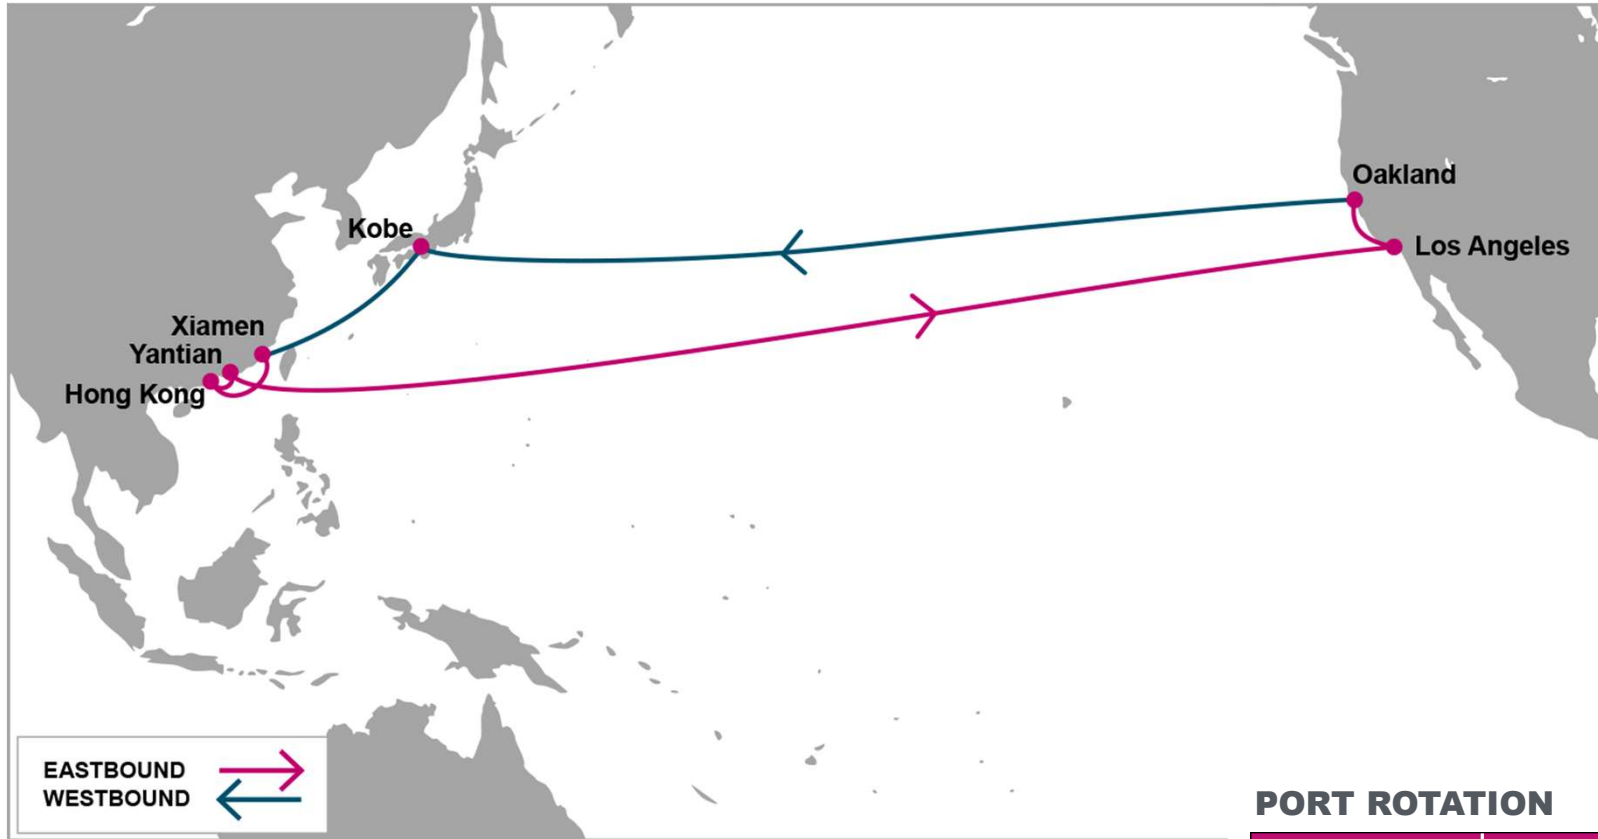

For more information, please click [here](#)

TPEB	LAX	OAK	TPWB	UKB	XMN	HKG	YTN
XMN	19	25	LAX	15	19	21	23
HKG	15	21	OAK	12	16	18	20
YTN	13	19					

PORT ROTATION

(Terminals are subject to change)

ORIGIN	ETA/ETD	TERMINAL
Xiamen	SAT/SAT	Xiamen Hairun Terminal
Hong Kong	MON/WED	Hongkong International Terminal
Yantian	WED/FRI	Yantian International Container Terminal (YICT)
Los Angeles	THU/MON	Yusen Terminal International (YTI)
Oakland	WED/THU	TraPac Container Terminal
Kobe	TUE/WED	KICT Port
Xiamen	TUE/WED	Xiamen Hairun Terminal
Turnaround days: 42		

KEY TRANSIT TABLE - UNLOCODE PORT NAME & COUNTRY NAME

XMN: Xiamen, China | **HKG:** Hong Kong, China | **YTN:** Yantian, China | **UKB:** Kobe, Japan | **LAX:** Los Angeles, USA | **OAK:** Oakland, USA

NOTE: Transit times and port rotation are as of now and subject to change