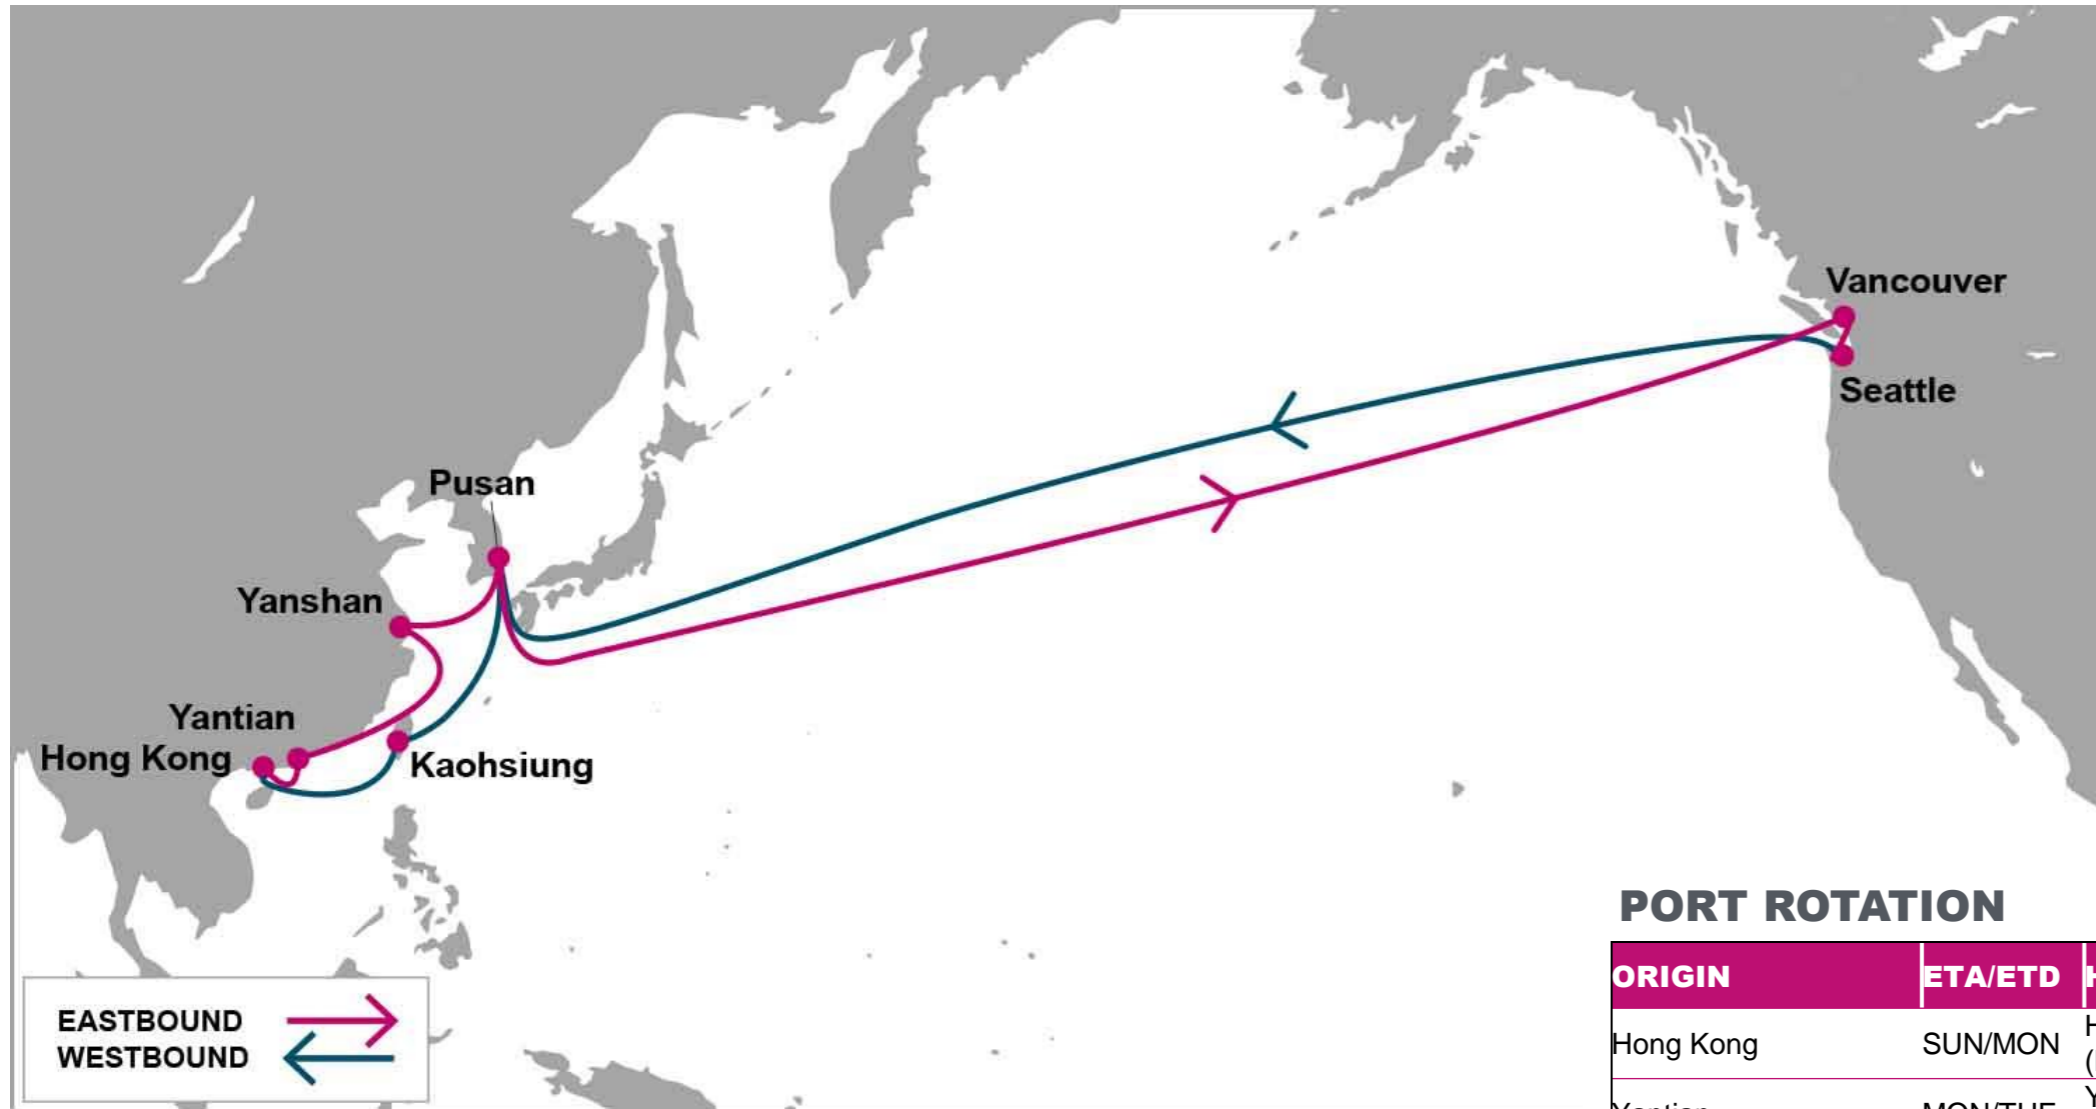

For more information, please click [here](#)

PORT ROTATION

(Terminals are subject to change)

ORIGIN	ETA/ETD	Hong Kong Seaport Alliance
Hong Kong	SUN/MON	Hong Kong Seaport Alliance (HKSPA)
Yantian	MON/TUE	Yantian International Container Terminal (YICT)
Shanghai	THU/SAT	SIPG Waigaoqiao Phase II/III (SIPGZCT)
Pusan	SUN/MON	Hyundai Pusan Newport Terminal (HPNT)
Vancouver	FRI/TUE	GCT Deltaport
Seattle	TUE/SAT	SSA Seattle T-18
Pusan	SAT/MON	Hyundai Pusan Newport Terminal (HPNT)
Kaohsiung	THU/FRI	Kao Ming Container Terminal (KMCT)
Hong Kong	SUN/MON	Hong Kong Seaport Alliance (HKSPA)
Turnaround days:		49

TPEB	VAN	SEA	TPWB	PUS	KHH	HKG	YTN	YSA
HKG	18	22	VAN	18	23	26	27	30
YTN	17	21	SEA	14	19	22	23	26
YSA	13	17						
PUS	11	15						

KEY TRANSIT TABLE - UNLOCODE PORT NAME & COUNTRY NAME

HKG: Hong Kong, China | **YTN:** Yantian, China | **YSA:** Yangshan, China | **KHH:** Kaohsiung, Tiawan | **PUS:** Pusan, South Korea | **VAN:** Vancouver, Canada | **SEA:** Seattle, USA

NOTE: Transit times and port rotation are as of now and subject to change