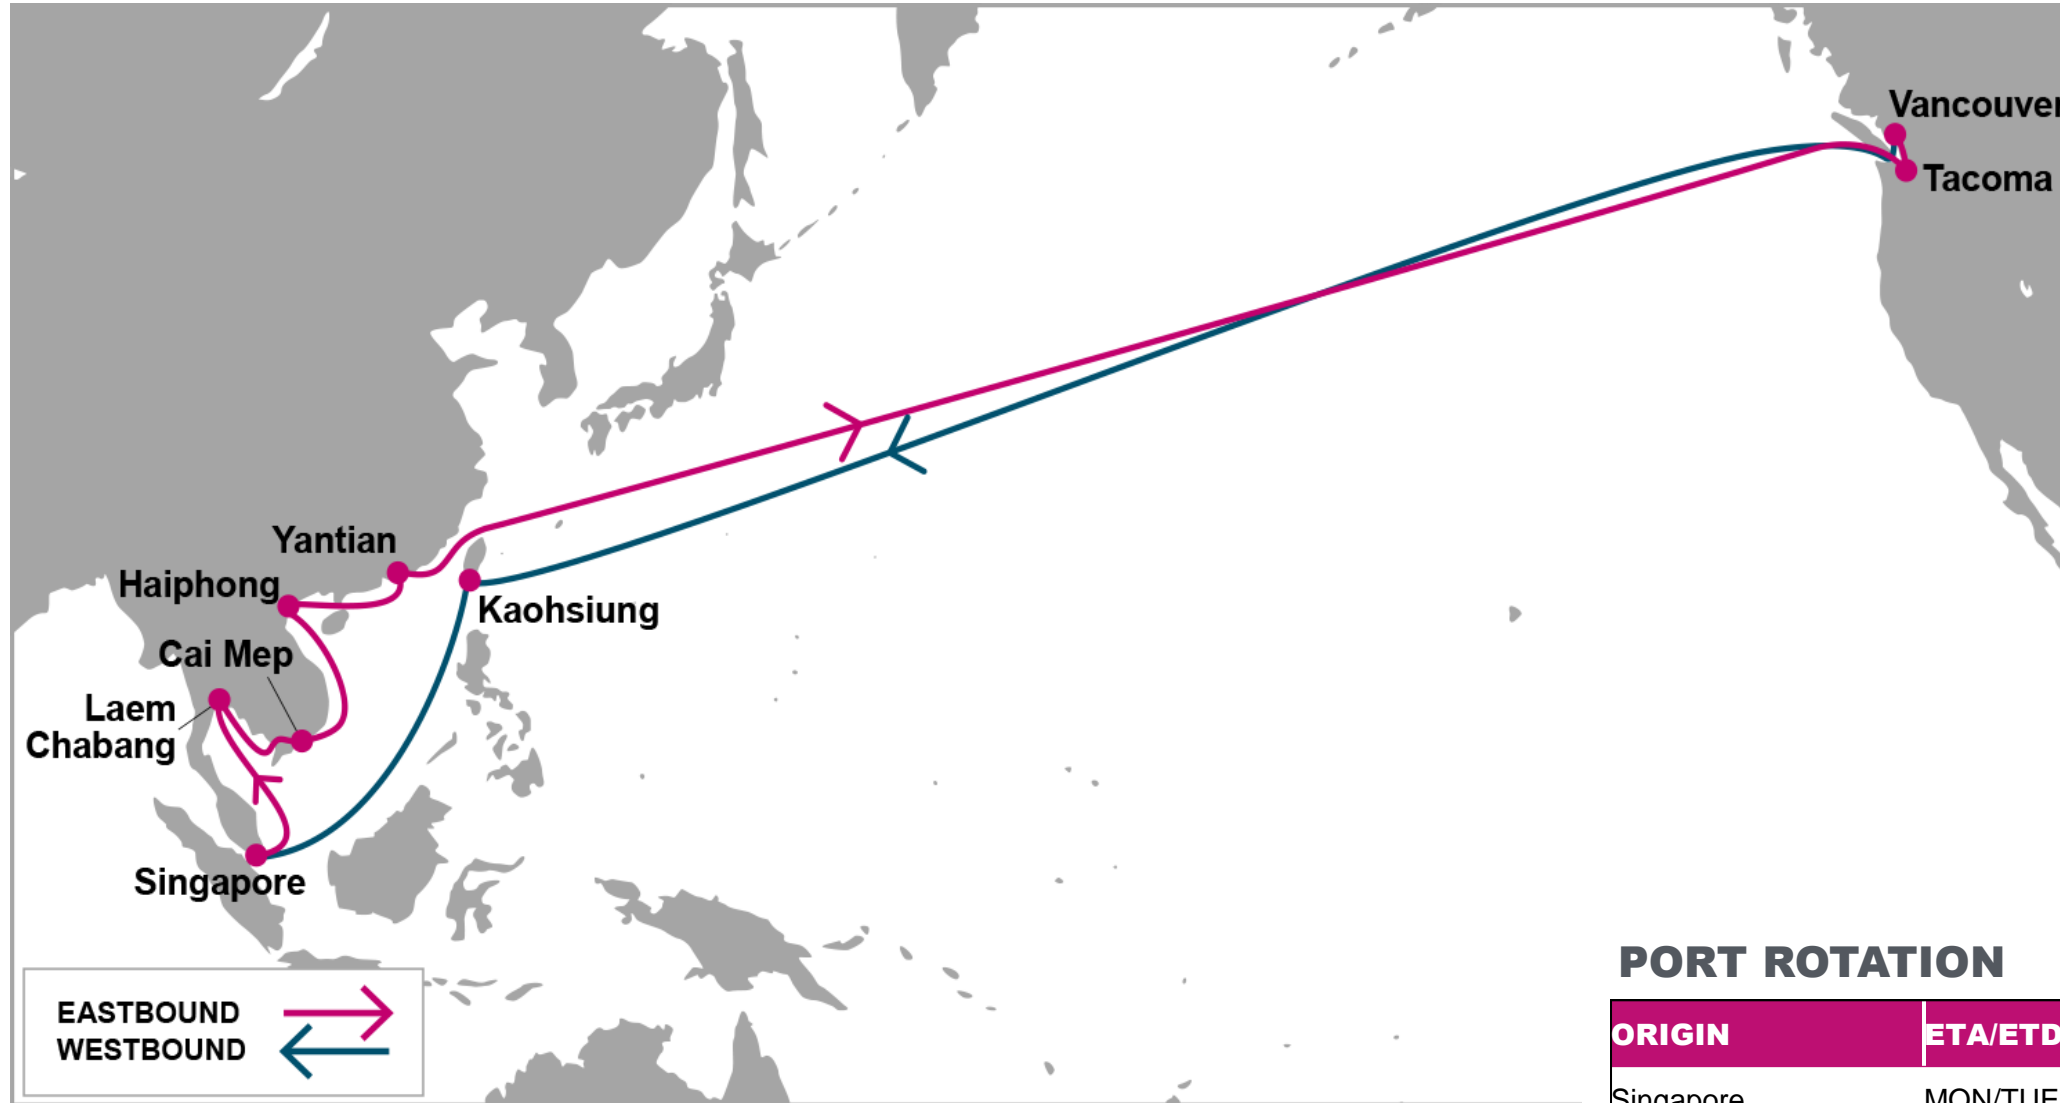

For more information, please click [here](#)

TPEB	TIW	VAN	TPWB	KHH	SIN	LCH	CMP	HPH	YTN
SIN	22	25	TIW	19	24	27	30	33	35
LCH	19	22	VAN	15	20	23	26	29	31
CMP	16	19							
HPH	14	17							
YTN	12	15							

PORT ROTATION

(Terminals are subject to change)

ORIGIN	ETA/ETD	TERMINAL
Singapore	MON/TUE	PSA Singapore
Laem Chabang	THU/FRI	Hutchison Laem Chabang Terminal (HLT)
Cai Mep	SUN/MON	Tan Cang Cai Mep International Terminal
Haiphong	WED/WED	Haiphong International Container Terminal
Yantian	FRI/FRI	Yantian International Container Terminal (YICT)
Tacoma	WED/FRI	Husky Terminal
Vancouver	SAT/TUE	Delta Global Terminal
Kaohsiung	WED/THU	Kao Ming Container Terminal (KMCT)
Singapore	MON/TUE	PSA Singapore
Turnaround days:		49

KEY TRANSIT TABLE - UNLOCODE PORT NAME & COUNTRY NAME

SIN: Singapore, Singapore | LCH: Laem Chabang, Thailand | CMP: Cai Mep, Vietnam | KHH: Kaohsiung, Taiwan | YTN: Yantian, China | TIW: Tacoma, USA | VAN: Vancouver, Canada

NOTE: Transit times and port rotation are as of now and subject to change