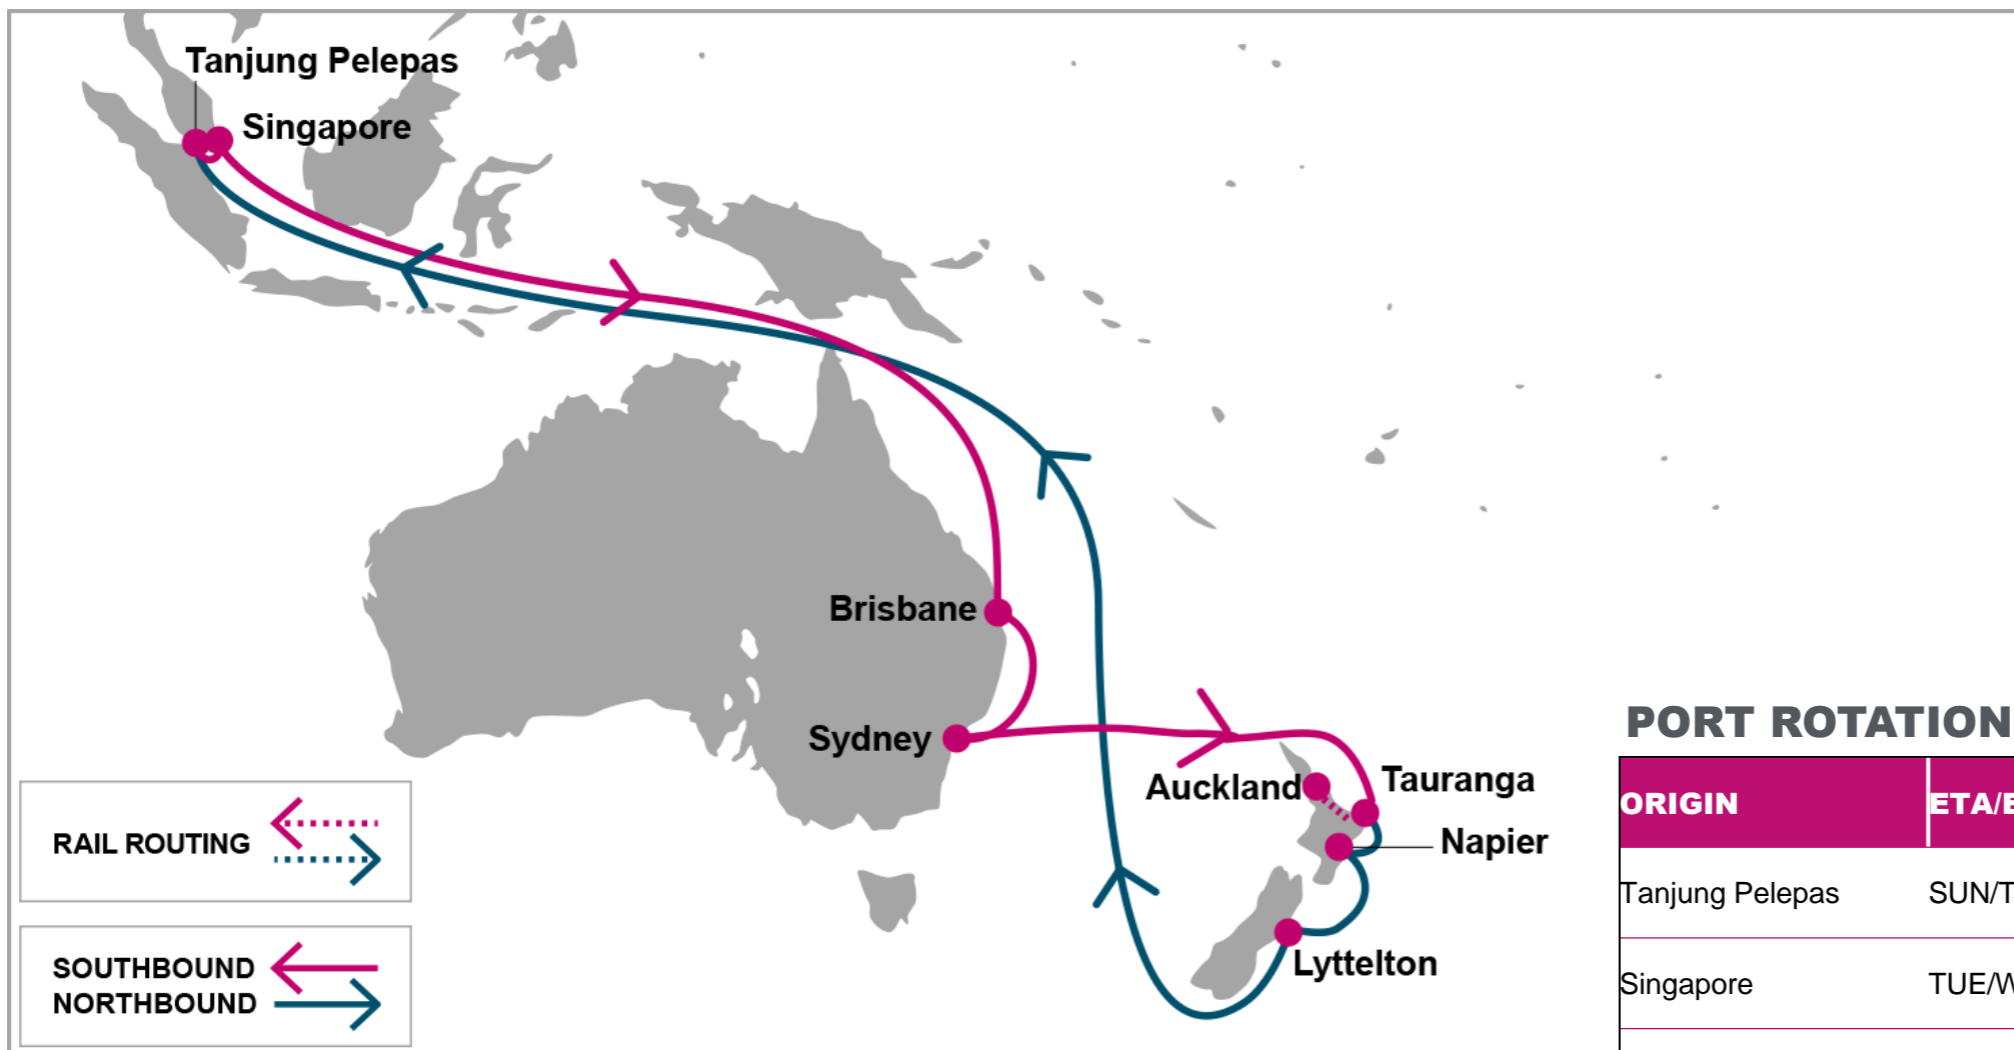

For more information, please click [here](#)

PORT ROTATION

(Terminals are subject to change)

ORIGIN	ETA/ETD	TERMINAL
Tanjung Pelepas	SUN/TUE	Tanjung Pelepas Port
Singapore	TUE/WED	PSA Singapore
Brisbane	SAT/SUN	Patrick
Sydney	MON/WED	Patrick
Tauranga	SUN/TUE	Port of Tauranga
Auckland (Via Rail)	WED/THU	Metroport
Napier	THU/FRI	Port of Napier
Lyttelton	SAT/SUN	Lyttelton Port Company
Tanjung Pelepas	SUN/TUE	Tanjung Pelepas Port

Turnaround days: 42

S/B	BNE	SYD	TRG	AKL	NPE	LYT	N/B	TPP	SIN
TPP	11	13	19	22	23	25	TRG	19	21
SIN	10	12	18	21	22	24	AKL	17	19
							NPE	16	18
							LYT	14	16

KEY TRANSIT TABLE - UNLOCODE PORT NAME & COUNTRY NAME

TPP: Tanjung Pelepas, Malaysia | **SIN:** Singapore, Singapore | **AKL:** Auckland, New Zealand | **TRG:** Tauranga, New Zealand | **NPE:** Napier, New Zealand | **LYT:** Lyttelton, New Zealand | **SYD:** Sydney, Australia | **BNE:** Brisbane, Australia

NOTE: Transit times and port rotation are as of now and subject to change