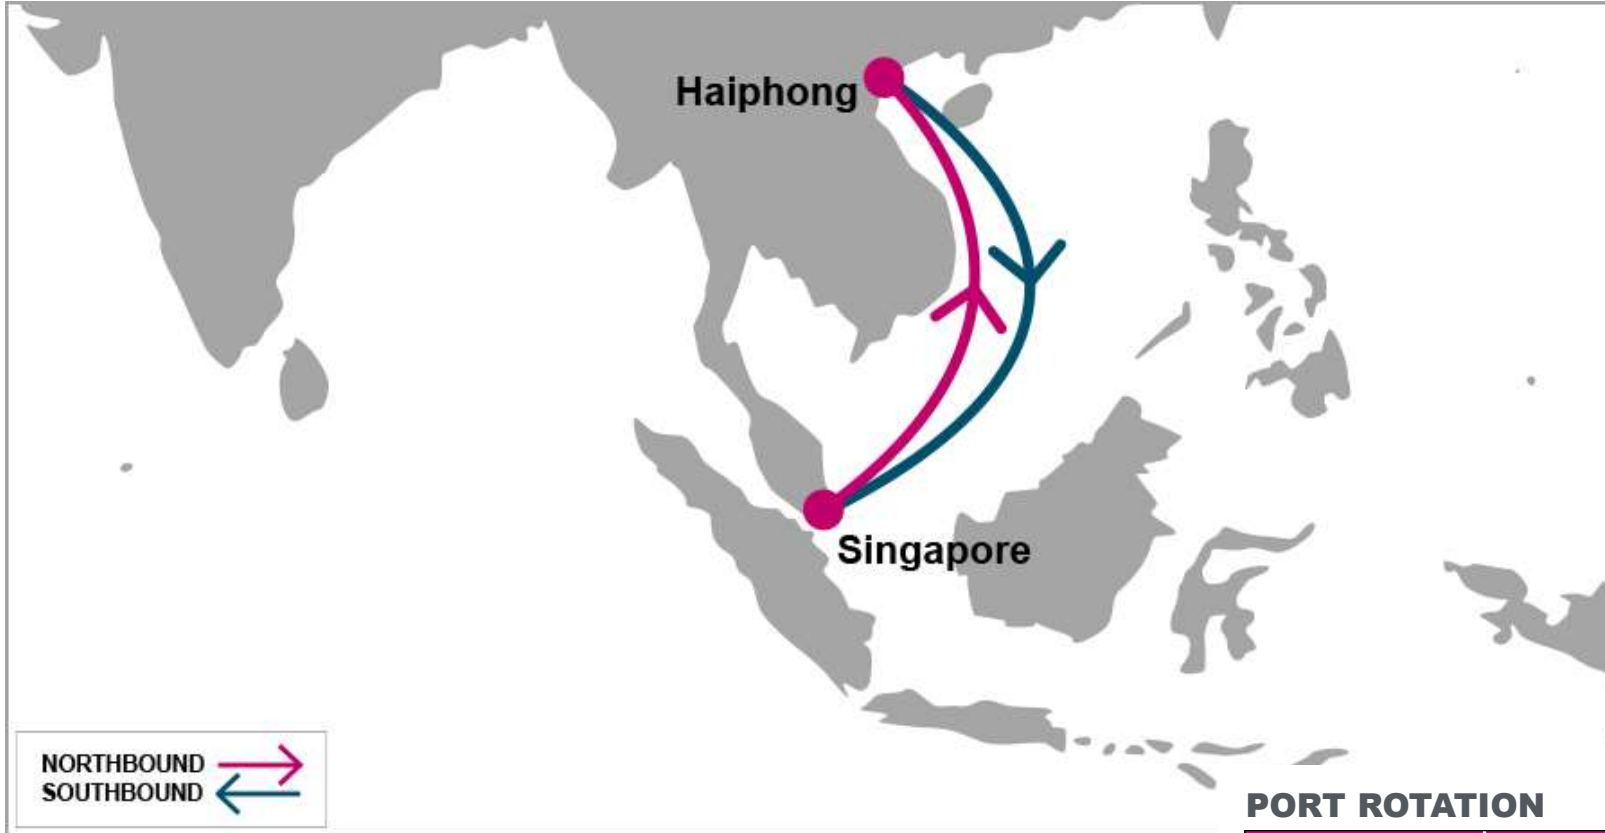

For more information, please click [here](#)

N/B	HPH	S/B	SIN
SIN	6	HPH	6

PORT ROTATION

(Terminals are subject to change)

ORIGIN	ETA/ETD	TERMINAL
Singapore	THU/FRI	PSA Singapore
Haiphong	THU/FRI	Tan Vu Terminal
Singapore	THU/FRI	PSA Singapore
Turnaround days: 14		

KEY TRANSIT TABLE - UNLOCODE PORT NAME & COUNTRY NAME

SIN: Singapore, Singapore | **HPH**: Haiphong, Vietnam

NOTE: Transit times and port rotation are as of now and subject to change