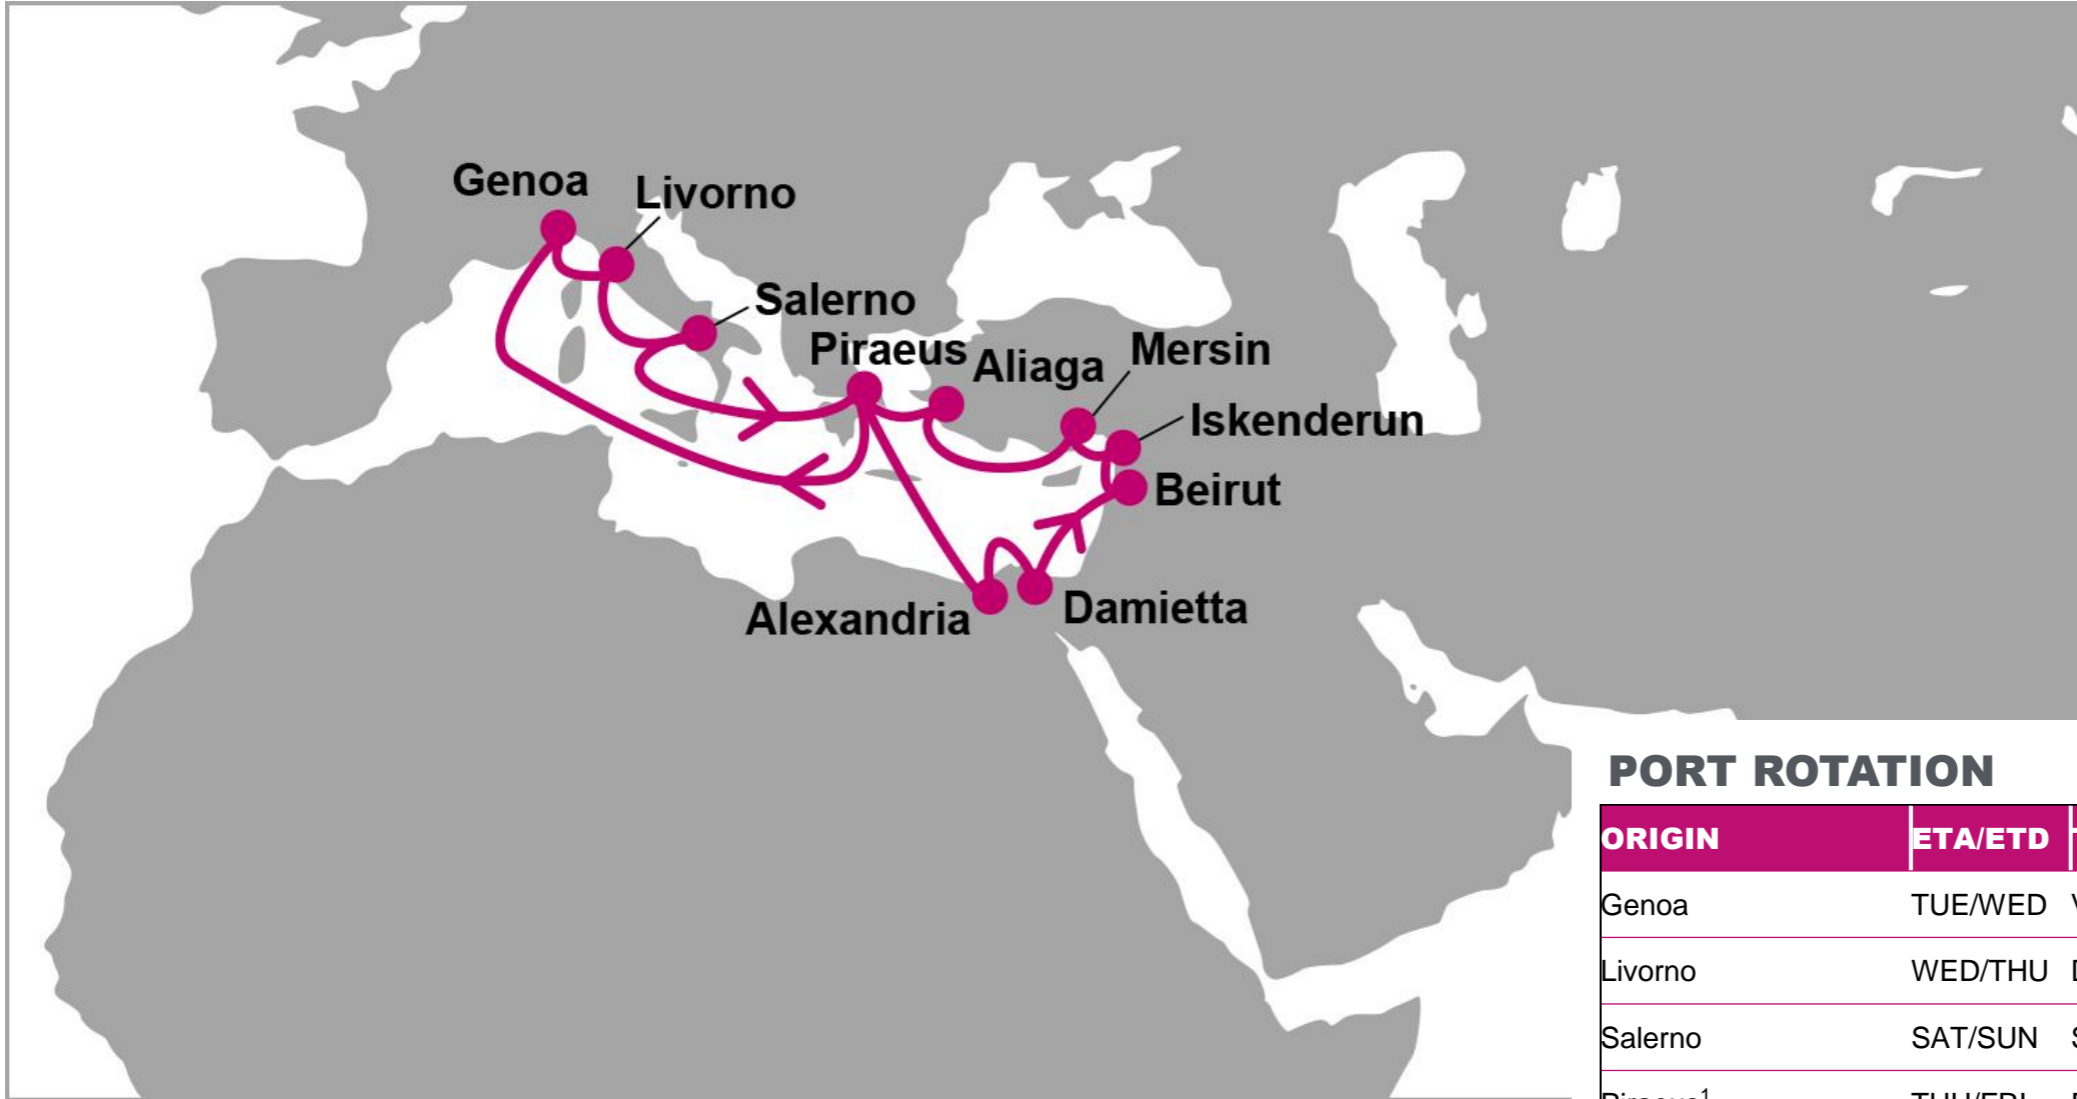

For more information, please click [here](#)

**PORT ROTATION**

(Terminals are subject to change)

| ORIGIN               | ETA/ETD | TERMINAL                |
|----------------------|---------|-------------------------|
| Genoa                | TUE/WED | Voltri Terminal         |
| Livorno              | WED/THU | Darsena Terminal        |
| Salerno              | SAT/SUN | Salerno Cont Terminal   |
| Piraeus <sup>1</sup> | THU/FRI | PCT                     |
| Alexandria           | SUN/MON | Old Port                |
| Damietta             | TUE/THU | Damietta Port Authority |
| Beirut               | THU/SAT | Beirut Cont Terminal    |
| Iskenderun           | SAT/SUN | Limakport ISK           |
| Mersin               | SUN/MON | MER International Port  |
| Aliaga               | WED/THU | TCE EGE                 |
| Piraeus <sup>2</sup> | FRI/SAT | PCT                     |
| Genoa                | TUE/WED | Voltri Terminal         |

KEY TRANSIT TABLE - UNLOCODE PORT NAME & COUNTRY NAME

GOA: Genoa, Italy | LIV: Livorno, Italy | SAL: Salerno, Italy | ALY: Alexandria, Egypt | DAM: Damietta, Egypt | BEY: Beirut, Lebanon | ISK: Iskenderun, Turkey | MER: Mersin, Turkey | ALY: Aliaga, Turkey | PIR: Piraeus, Greece |

NOTE: Transit times and port rotation are as of now and subject to change