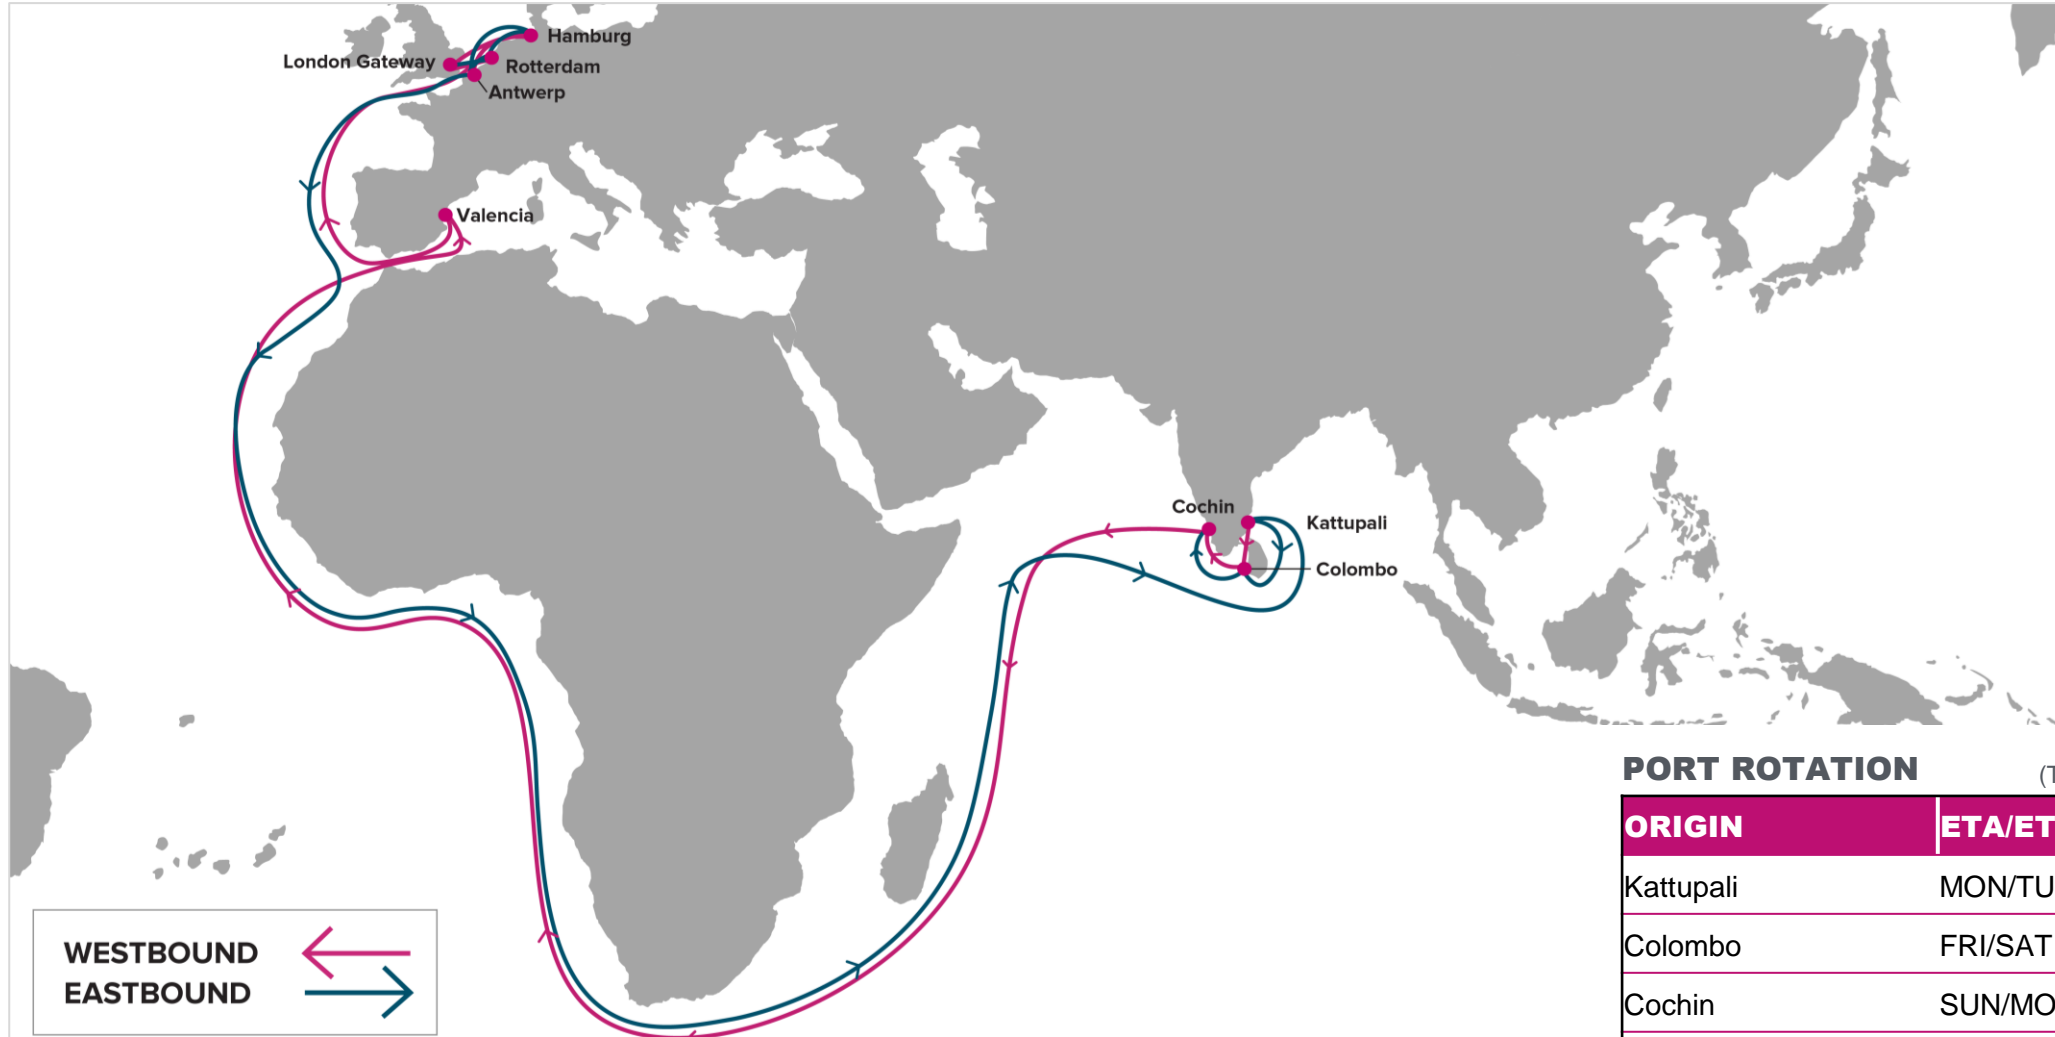

For more information, please click [here](#)

PORT ROTATION

(Terminals are subject to change)

ORIGIN	ETA/ETD	TERMINAL
Kattupali	MON/TUE	Adani Kattupali
Colombo	FRI/SAT	South Asia Gateway Terminal (SAGT)
Cochin	SUN/MON	Cochin Port Trust
Valencia	SUN/MON	CSP Iberian Valencia Terminal
Rotterdam	SAT/SUN	Europe Container Terminals (Delta Terminal)
London Gateway	SUN/MON	DP World London Gateway Port
Hamburg	WED/THU	Container Terminal Tollerort (CTT)
Antwerp	FRI/SAT	PSA Antwerp 913 (AIT)
Colombo	MON/WED	South Asia Gateway Terminal (SAGT)
Turnaround days:		84

W/B	VLC	RTM	LGP	HAM	ANR	E/B	CMB	KTP	COK
KTP	35	41	42	45	47	RTM	49	56	62
CMB	39	45	46	49	51	LGP	50	57	63
COK	41	47	48	51	53	HAM	53	60	66
						ANR	55	62	68

KEY TRANSIT TABLE - UNLOCODE PORT NAME & COUNTRY NAME

KTP: Kattupali, India | **CMB:** Colombo, Sri Lanka | **COK:** Cochin, India | **VLC:** Valencia, Spain | **RTM:** Rotterdam, Netherlands | **LGP:** London Gateway, United Kingdom | **HAM:** Hamburg, Germany | **ANR:** Antwerp, Belgium |

NOTE: Transit times and port rotation are as of now and subject to change