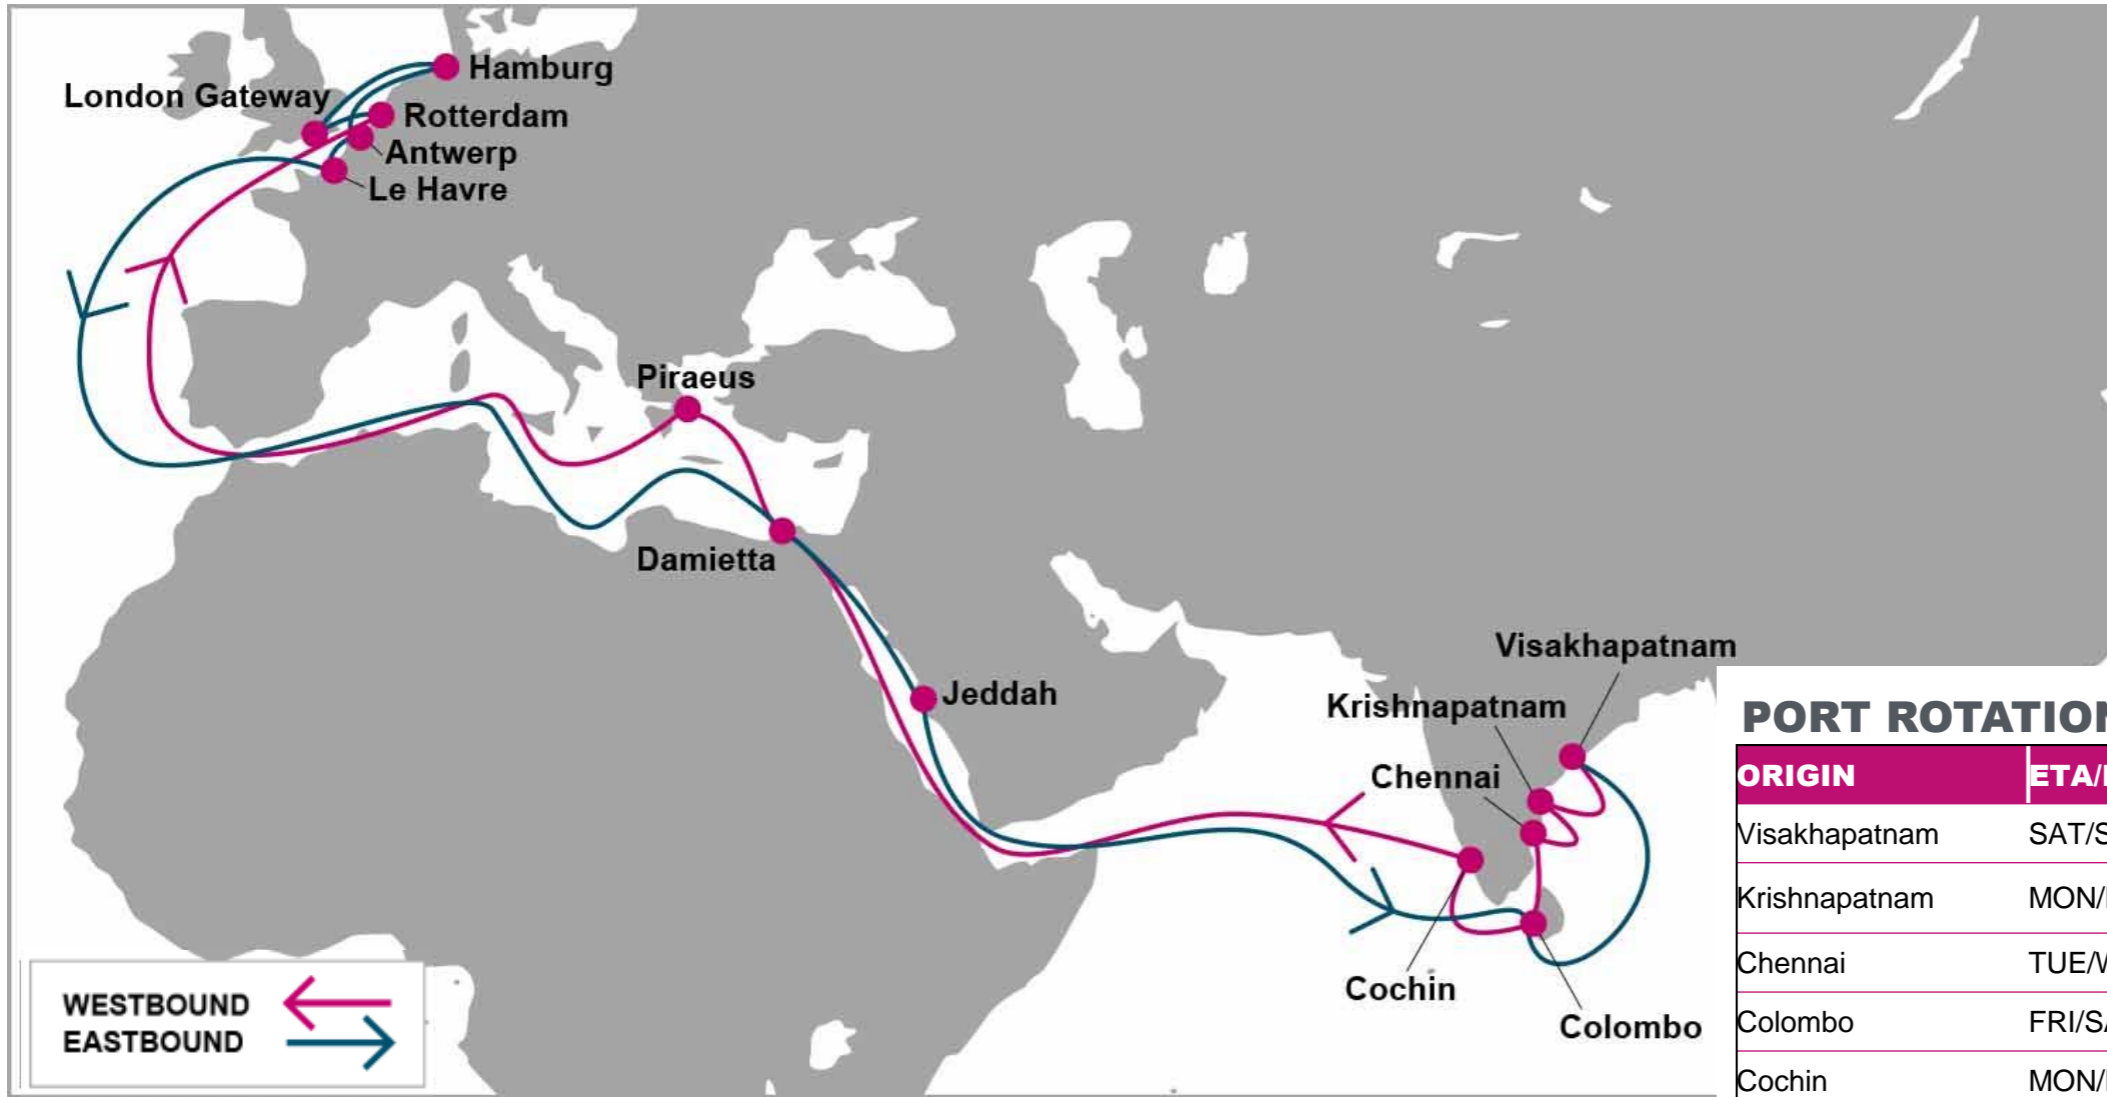

For more information, please click [here](#)

PORT ROTATION

(Terminals are subject to change)

ORIGIN	ETA/ETD	TERMINAL
Visakhapatnam	SAT/SUN	Visakhapatnam Terminal
Krishnapatnam	MON/MON	Krishnapatnam Port Container Terminal
Chennai	TUE/WED	CCTL / DPW
Colombo	FRI/SAT	South Asia Gateway SAGT
Cochin	MON/MON	Cochin Port Trust
Damietta	TUE/WED	Damietta Container Terminal
Piraeus	FRI/SAT	Piraeus Container Terminal S.A
Rotterdam	SAT/SUN	ECT Delta / DDE
London Gateway	SUN/MON	DP World London Gateway
Hamburg	TUE/WED	CTA
Antwerp	FRI/SAT	Antwerp Gateway / PSA Antwerp
Le Havre	SUN/SUN	Le Havre GMP Europe Terminal
Damietta	WED/THU	Damietta Container Terminal
Jeddah	SUN/MON	DP World Jeddah
Colombo	WED/THU	South Asia Gateway SAGT
Visakhapatnam	SAT/SUN	Visakhapatnam Terminal

W/B	DAM	PIR	RTM	LGP	HAM	ANR	LEH	E/B	DAM	JED	CMB	VTZ	KRI	MAA	CMB	COK
VTZ	16	19	27	28	30	33	35	RTM	18	21	31	34	36	37	40	43
KRI	15	18	26	27	29	32	34	LGP	16	20	30	33	35	36	39	42
MAA	13	16	24	25	27	30	32	HAM	14	18	28	31	33	34	37	40
CMB	10	13	21	22	24	27	29	ANR	11	15	25	28	30	31	34	37
COK	8	11	19	20	22	25	27	LEH	10	14	24	27	29	30	33	36
DAM		2	10	11	13	16	18	DAM		3	13	16	18	19	22	25
PIR			7	8	10	13	15									

KEY TRANSIT TABLE - UNLOCODE PORT NAME & COUNTRY NAME

VTZ: Krishnapatnam, India | KRI: Krishnapatnam, India | MAA: Chennai, India | CMB: Colombo, Sri Lanka | COK: Cochin, India | DAM: Damietta, Egypt | PIR: Piraeus, Greece | RTM: Rotterdam, Netherland | LGP: London Gateway, UK | HAM: Hamburg, Germany | ANR: Antwerp, Belgium | LEH: Le Havre, France |

NOTE: Transit times and port rotation are as of now and subject to change

Turnaround days:63