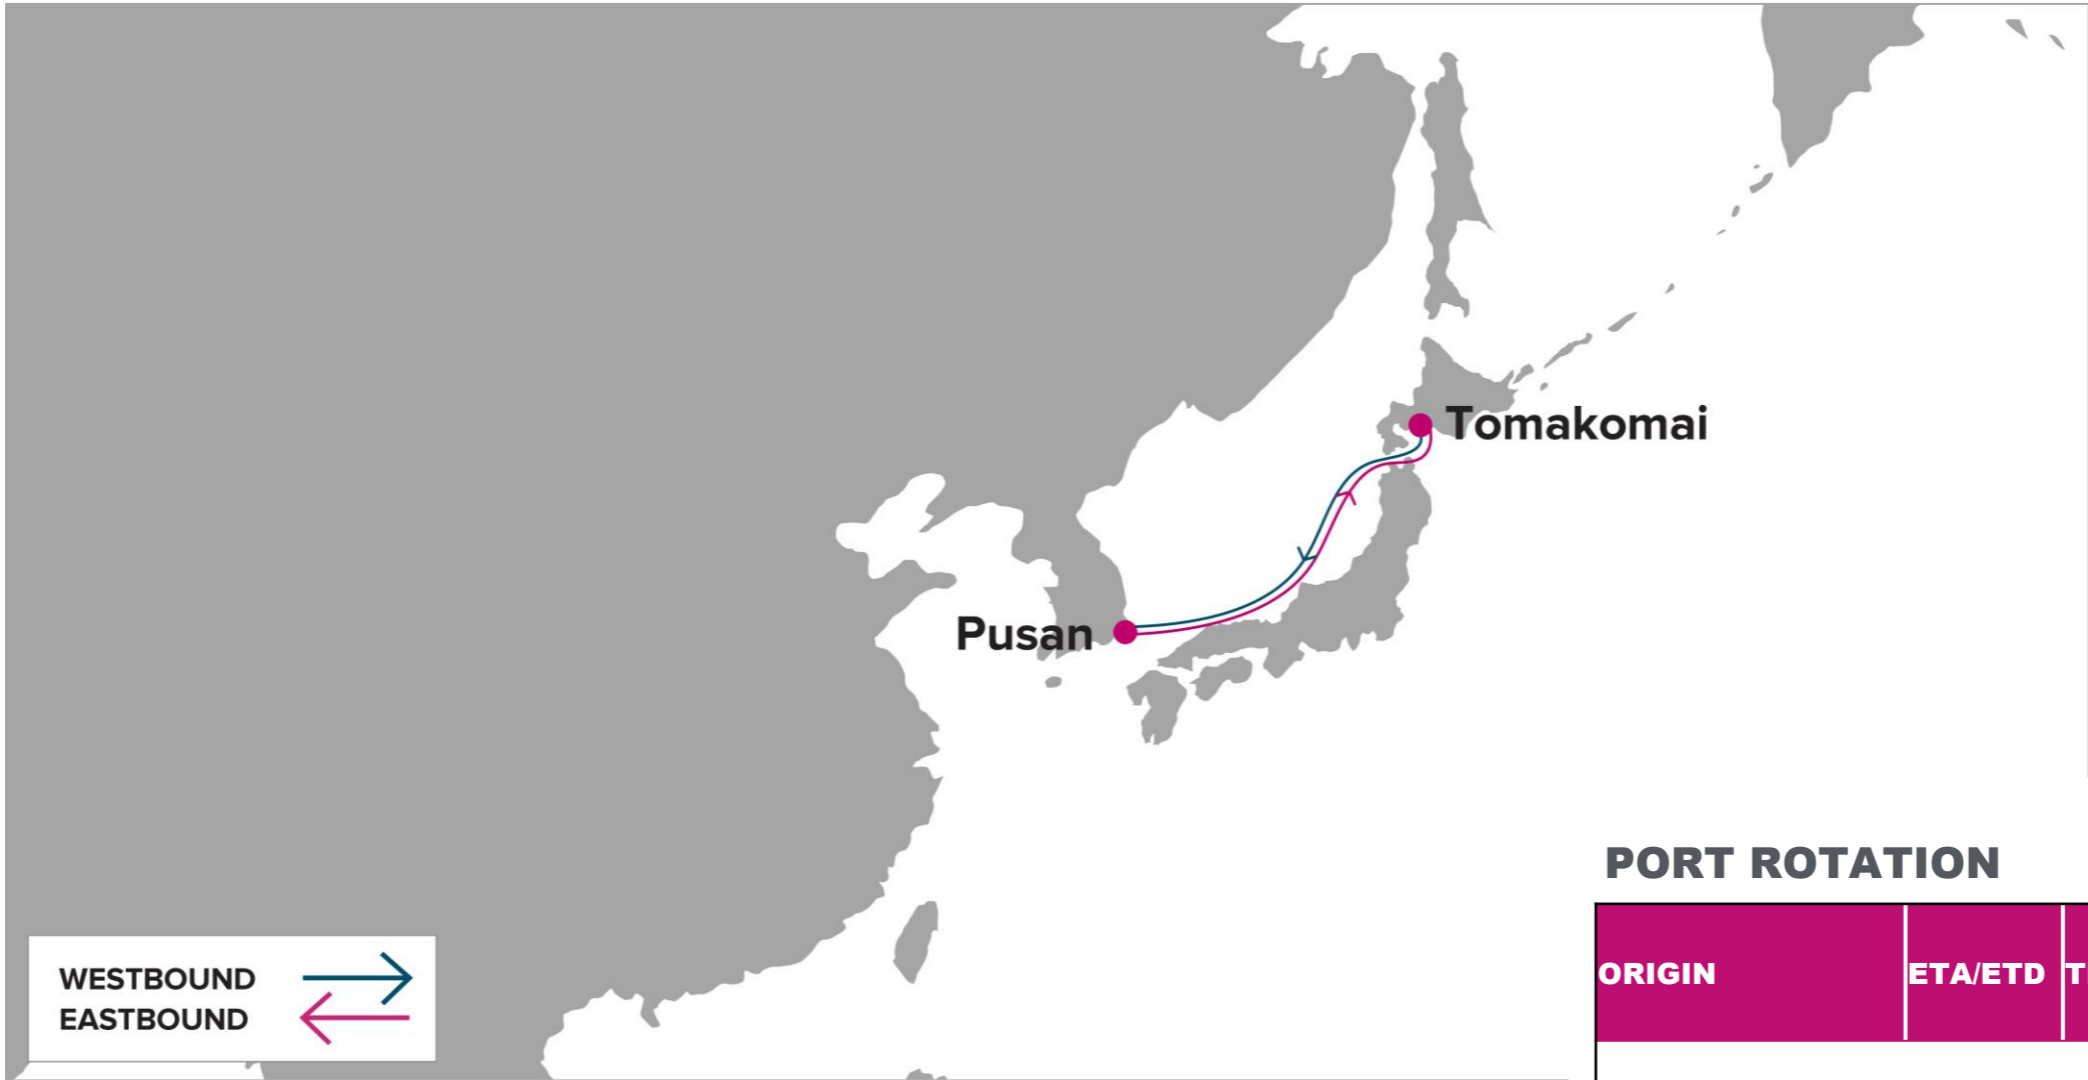

For more information, please click [here](#)

PORT ROTATION

(Terminals are subject to change)

ORIGIN	ETA/ETD	TERMINAL
Pusan	WED -THU	Hanjin Busan New Port Company (HJNC)
Tomakomai	SUN-MON	Tomakomai International Container T
Pusan	WED-THU	Hanjin Busan New Port Company (HJNC)
Turnaround days: 7		

E/B	TMK	W/B	PUS
PUS	3	TMK	2

KEY TRANSIT TABLE - UNLOCODE PORT NAME & COUNTRY NAME

PUS: Pusan, South Korea | **TMK:** Tomakomai, Japan

NOTE: Transit times and port rotation are as of now and subject to change