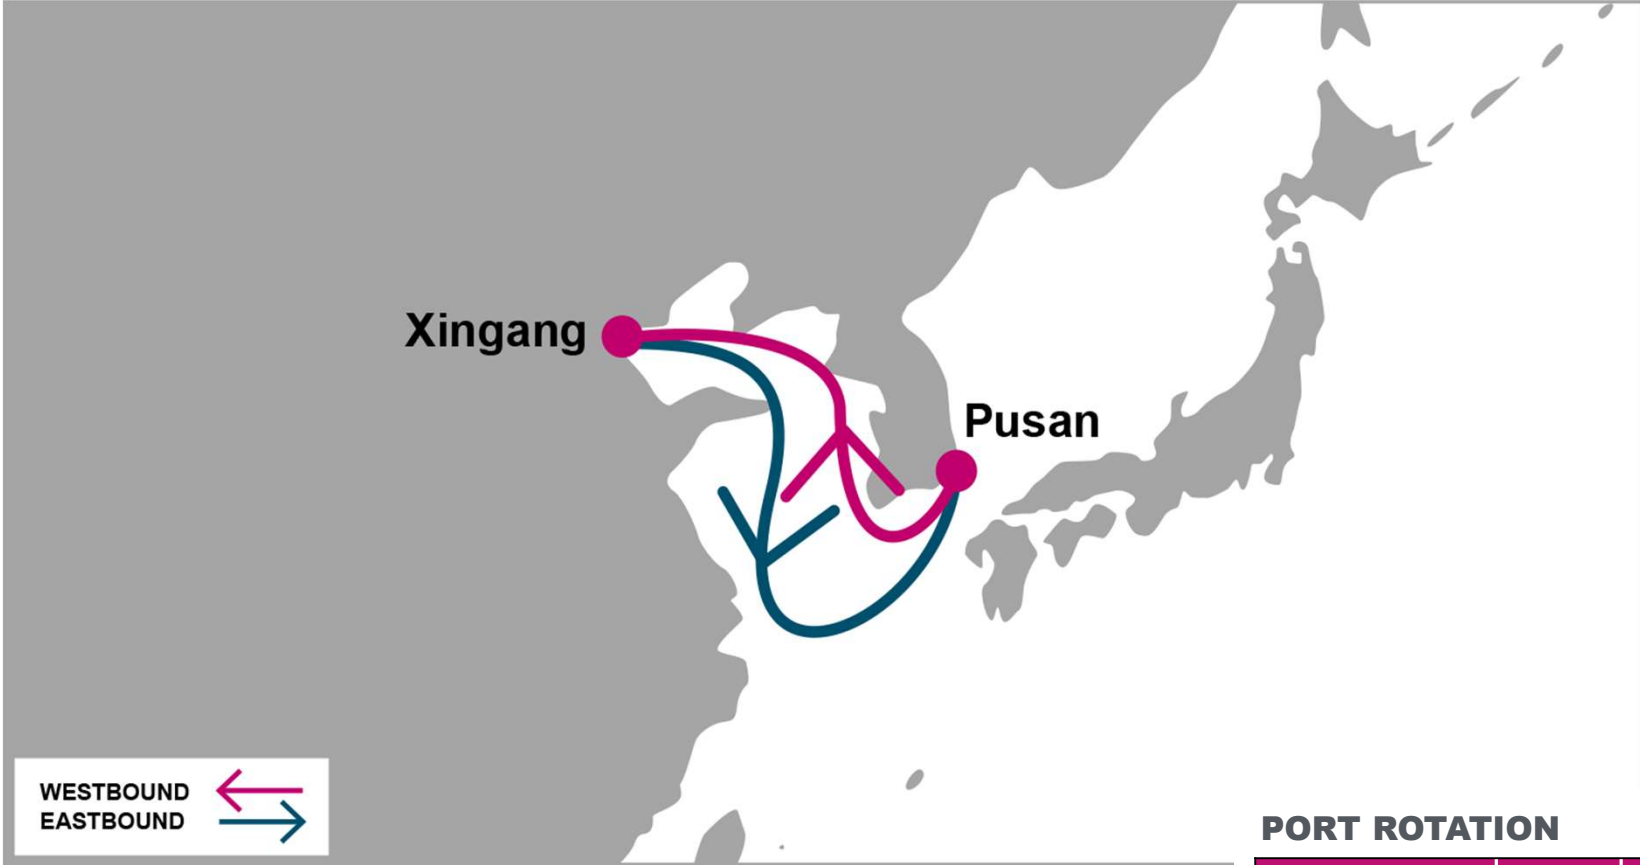

For more information, please click [here](#)

W/B	TXG	E/B	PUS
PUS	2	TXG	2

PORT ROTATION

(Terminals are subject to change)

ORIGIN	ETA/ETD	TERMINAL
Pusan	SUN/TUE	PNC
Xingang	THU/FRI	Tianjin Port Container Terminal
Pusan	SUN/TUE	PNC
Turnaround days: 7		

KEY TRANSIT TABLE - UNLOCODE PORT NAME & COUNTRY NAME

PUS: Pusan, Korea | **TXG:** Xingang, China

NOTE: Transit times and port rotation are as of now and subject to change