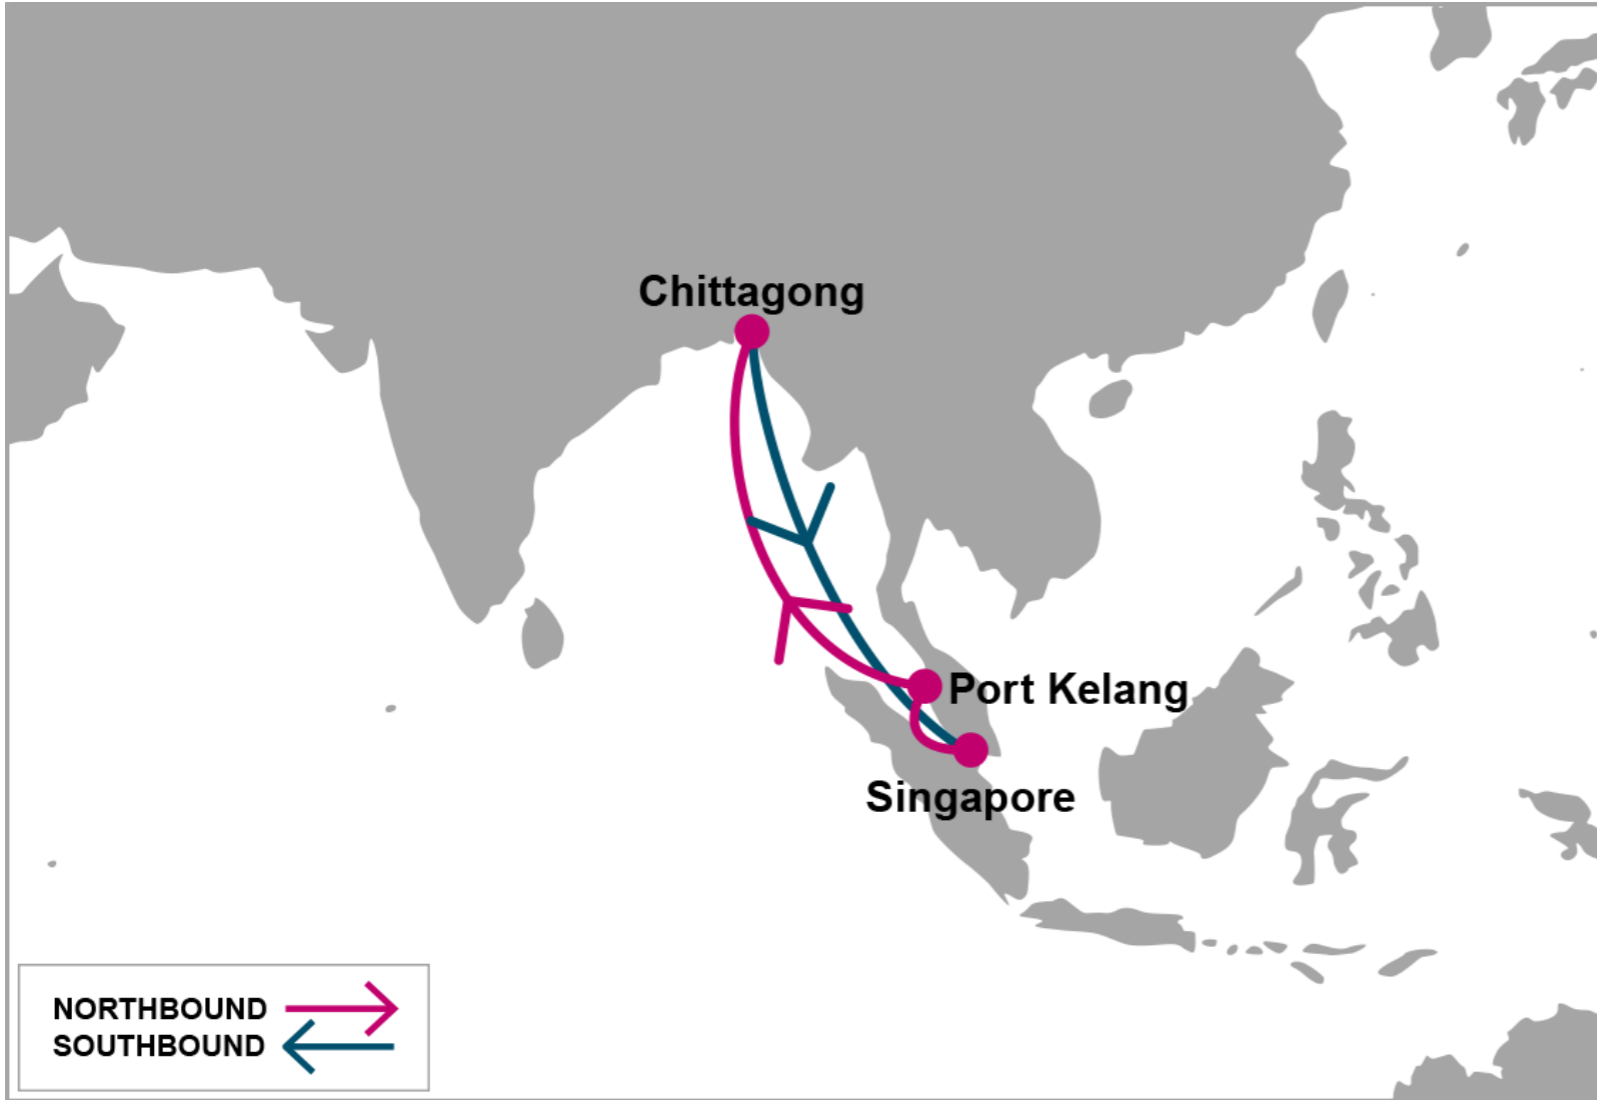

For more information, please click [here](#)

PORT ROTATION

(Terminals are subject to change)

ORIGIN	ETA/ETD	TERMINAL
Schedule 1		
Singapore	WED/THU	PSA Singapore
Port Kelang	FRI/SAT	West Port
Chittagong	WED/SAT	New Container Terminal
Singapore	WED/THU	PSA Singapore
Turnaround days: 14		
Schedule 2		
Singapore	FRI/SAT	PSA Singapore
Port Kelang	SUN/MON	West Port
Chittagong	THU/MON	Chittagong Container Terminal
Singapore	FRI/SAT	PSA Singapore
Turnaround days: 14		
Schedule 3		
Singapore	SUN/MON	PSA Singapore
Chittagong	SAT/WED	New Container Terminal
Singapore	SUN/MON	PSA Singapore
Turnaround days: 14		

Schedule 1				
N/B	PKG	CGP	S/B	SIN
SIN	1	6	CGP	4

Schedule 2				
N/B	PKG	CGP	S/B	SIN
SIN	1	5	CGP	4

Schedule 3			
N/B	CGP	S/B	SIN
SIN	5	CGP	4

KEY TRANSIT TABLE - UNLOCODE PORT NAME & COUNTRY NAME

SIN: Singapore, Singapore | **PKG:** Port Kelang, Malaysia | **CGP:** Chittagong, Bangladesh

NOTE: Transit times and port rotation are as of now and subject to change