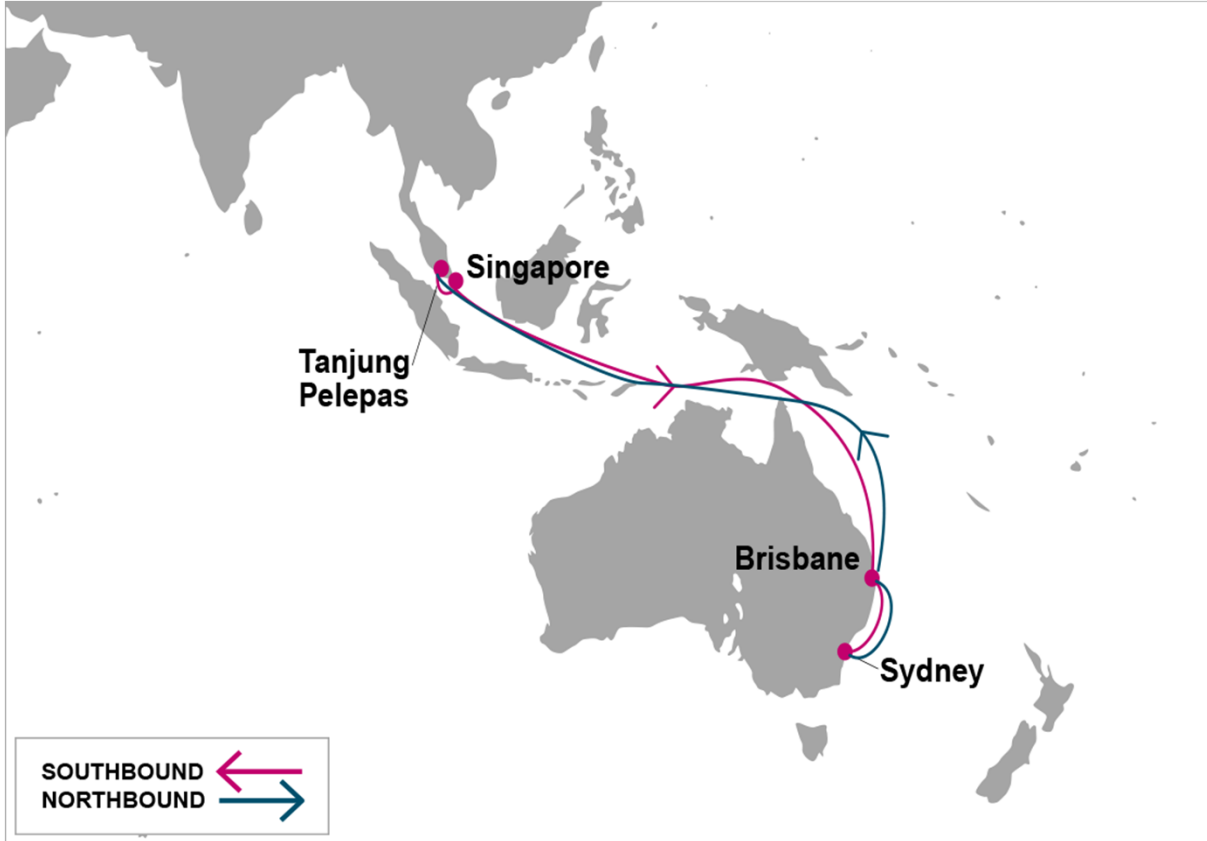

For more information, please click [here](#)

PORT ROTATION

(Terminals are subject to change)

ORIGIN	ETA/ETD	TERMINAL
Tanjung Pelepas	TUE/WED	Tanjung Pelepas Ports
Singapore	WED/SAT	PSA (Port of Singapore Authority)
Brisbane	FRI/SAT	DP World Brisbane
Sydney	MON/THU	DP World Sydney
Brisbane	SAT/SUN	DP World Brisbane
Tanjung Pelepas	TUE/WED	Tanjung Pelepas Ports
Turnaround days:		42

S/B	BNE	SYD	N/B	TPP	SIN
TPP	16	19	SYD	19	20
SIN	13	16	BNE	16	17

KEY TRANSIT TABLE - UNLOCODE PORT NAME & COUNTRY NAME

| **TPP:** Tanjung Pelepas, Malaysia | **SIN:** Singapore, Singapore | **SYD:** Sydney, Australia | **BNE:** Brisbane, Australia

NOTE: Transit times and port rotation are as of now and subject to change