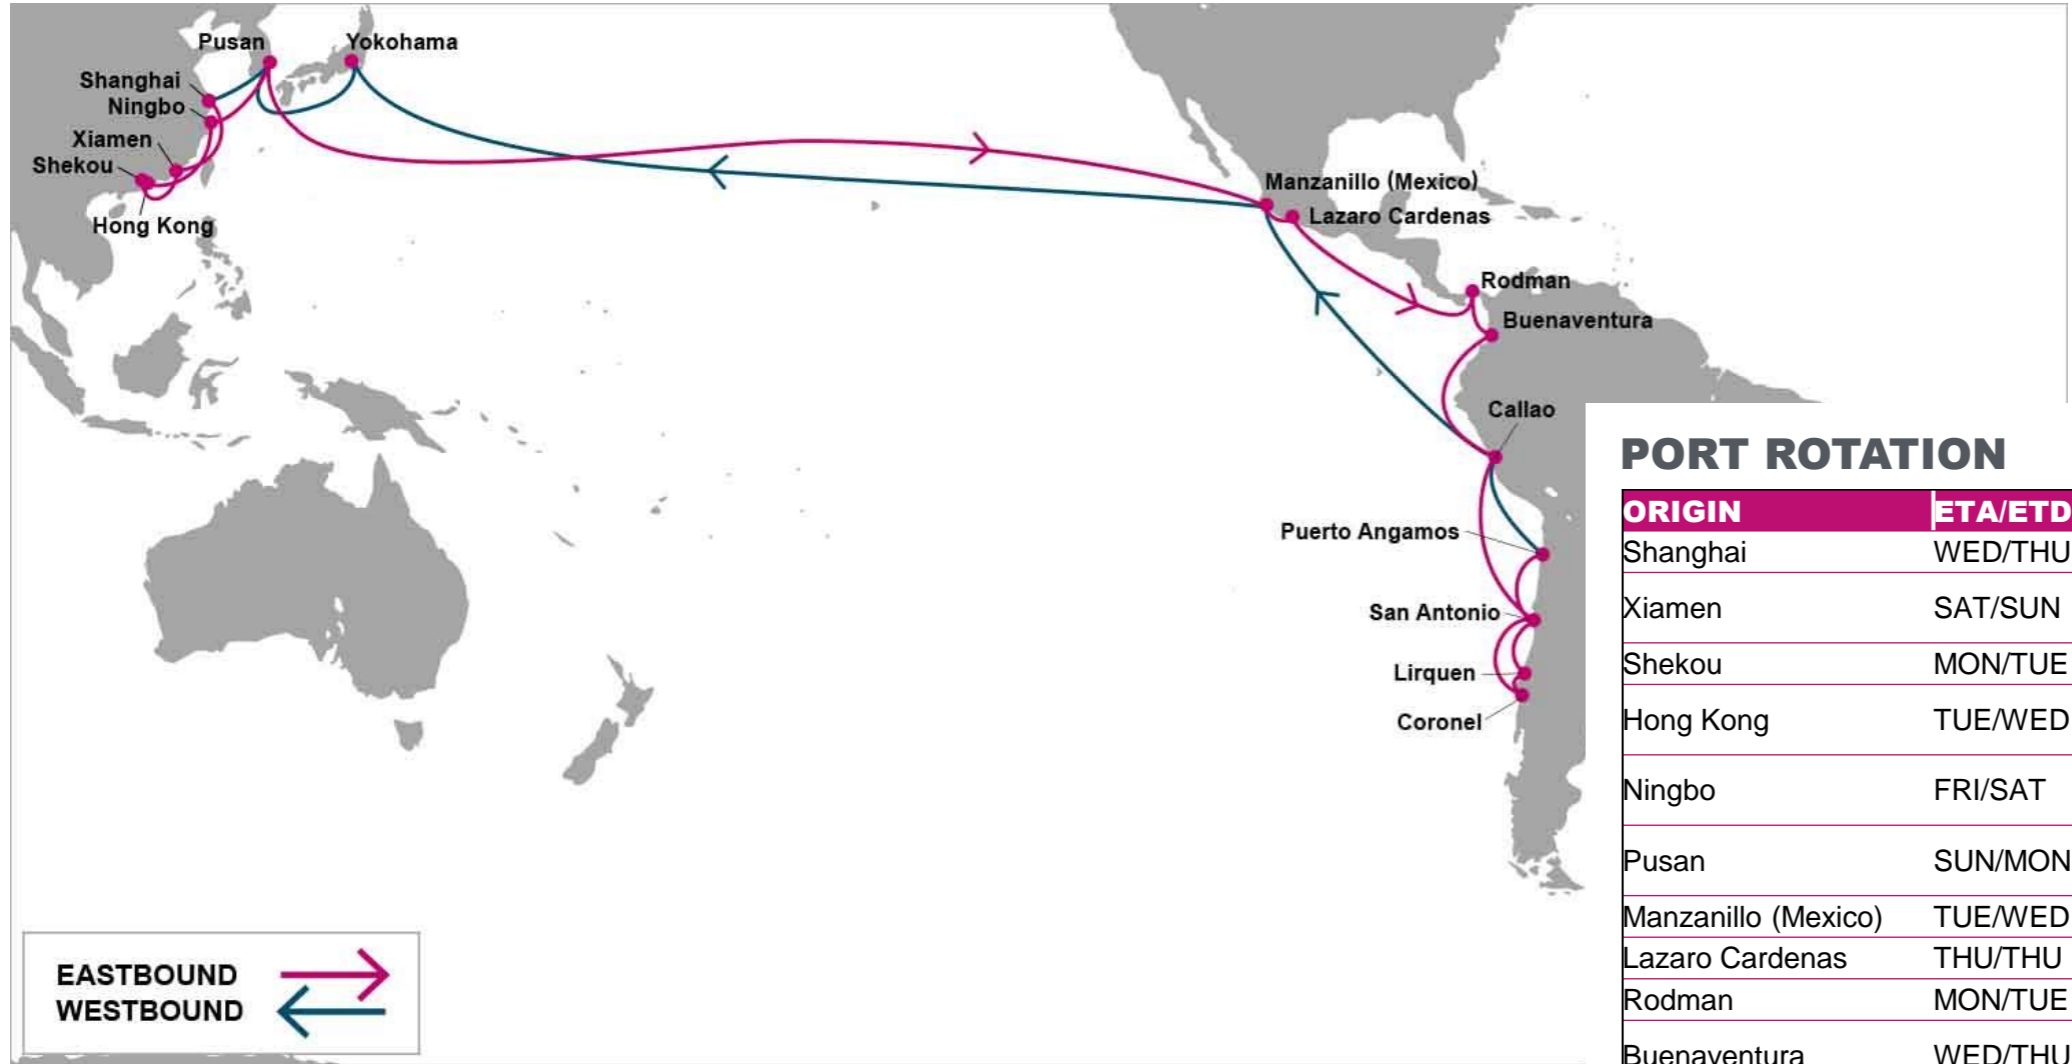

For more information, please click [here](#)

PORT ROTATION

(Terminals are subject to change)

ORIGIN	ETA/ETD	TERMINAL
Shanghai	WED/THU	SIPG Yangshan Phase IV (SIPGSD)
Xiamen	SAT/SUN	Xiamen International Container Terminal (XICT)
Shekou	MON/TUE	Chiwan Container Terminal (CCT)
Hong Kong	TUE/WED	Hongkong International Terminals (HIT).
Ningbo	FRI/SAT	Meishan/Meigang Island International Container Terminal (MSICT)
Pusan	SUN/MON	Pusan Newport International Terminal (PNIT)
Manzanillo (Mexico)	TUE/WED	Contecon Manzanillo (ICTSI)
Lazaro Cardenas	THU/THU	APM Terminals Lazaro Cardenas
Rodman	MON/TUE	PSA Panama International Terminal
Buenaventura	WED/THU	Sociedad Puerto Industrial Aguadulce S.A.(SPIA)
Callao	SAT/SUN	APM Terminals Callao
San Antonio	THU/FRI	San Antonio Terminal Internacional (STI)
Coronel	SAT/SUN	Puerto De Coronel S.A (CPC)
Lirquen	MON/TUE	Puerto Lirquen (PLQ)
San Antonio	WED/THU	San Antonio Terminal Internacional (STI)
Puerto Angamos	SAT/SUN	Puerto Angamos
Callao	WED/THU	APM Terminals Callao
Manzanillo (Mexico)	WED/THU	SSA Mexico S.A/ Contecon Manzanillo (ICTSI)
Yokohama	SAT/SAT	Minami Honmoku MC-1 2 3
Pusan	MON/TUE	Pusan Newport International Terminal (PNIT)
Shanghai	WED/THU	SIPG Yangshan Phase IV (SIPGSD)

KEY TRANSIT TABLE - UNLOCODE PORT NAME & COUNTRY NAME

SHA: Shanghai, China | XMN: Xiamen, China | SHK: Shekou, China | HKG: Hong Kong, China | NGB: Ningbo, China | PUS: Pusan, South Korea | ZLO: Manzanillo, Mexico | LZC: Lazaro Cardenas, Mexico | ROD: Rodman, Panama | BUN: Buenaventura, Colombia | CLL: Callao, Peru | SAI: San Antonio, Chile | CNL: Coronel, Chile | LQN: Lirquen, Chile | PAG: Puerto Angamos, Chile | YOK: Yokohama, Japan

NOTE: Transit times and port rotation are as of now and subject to change