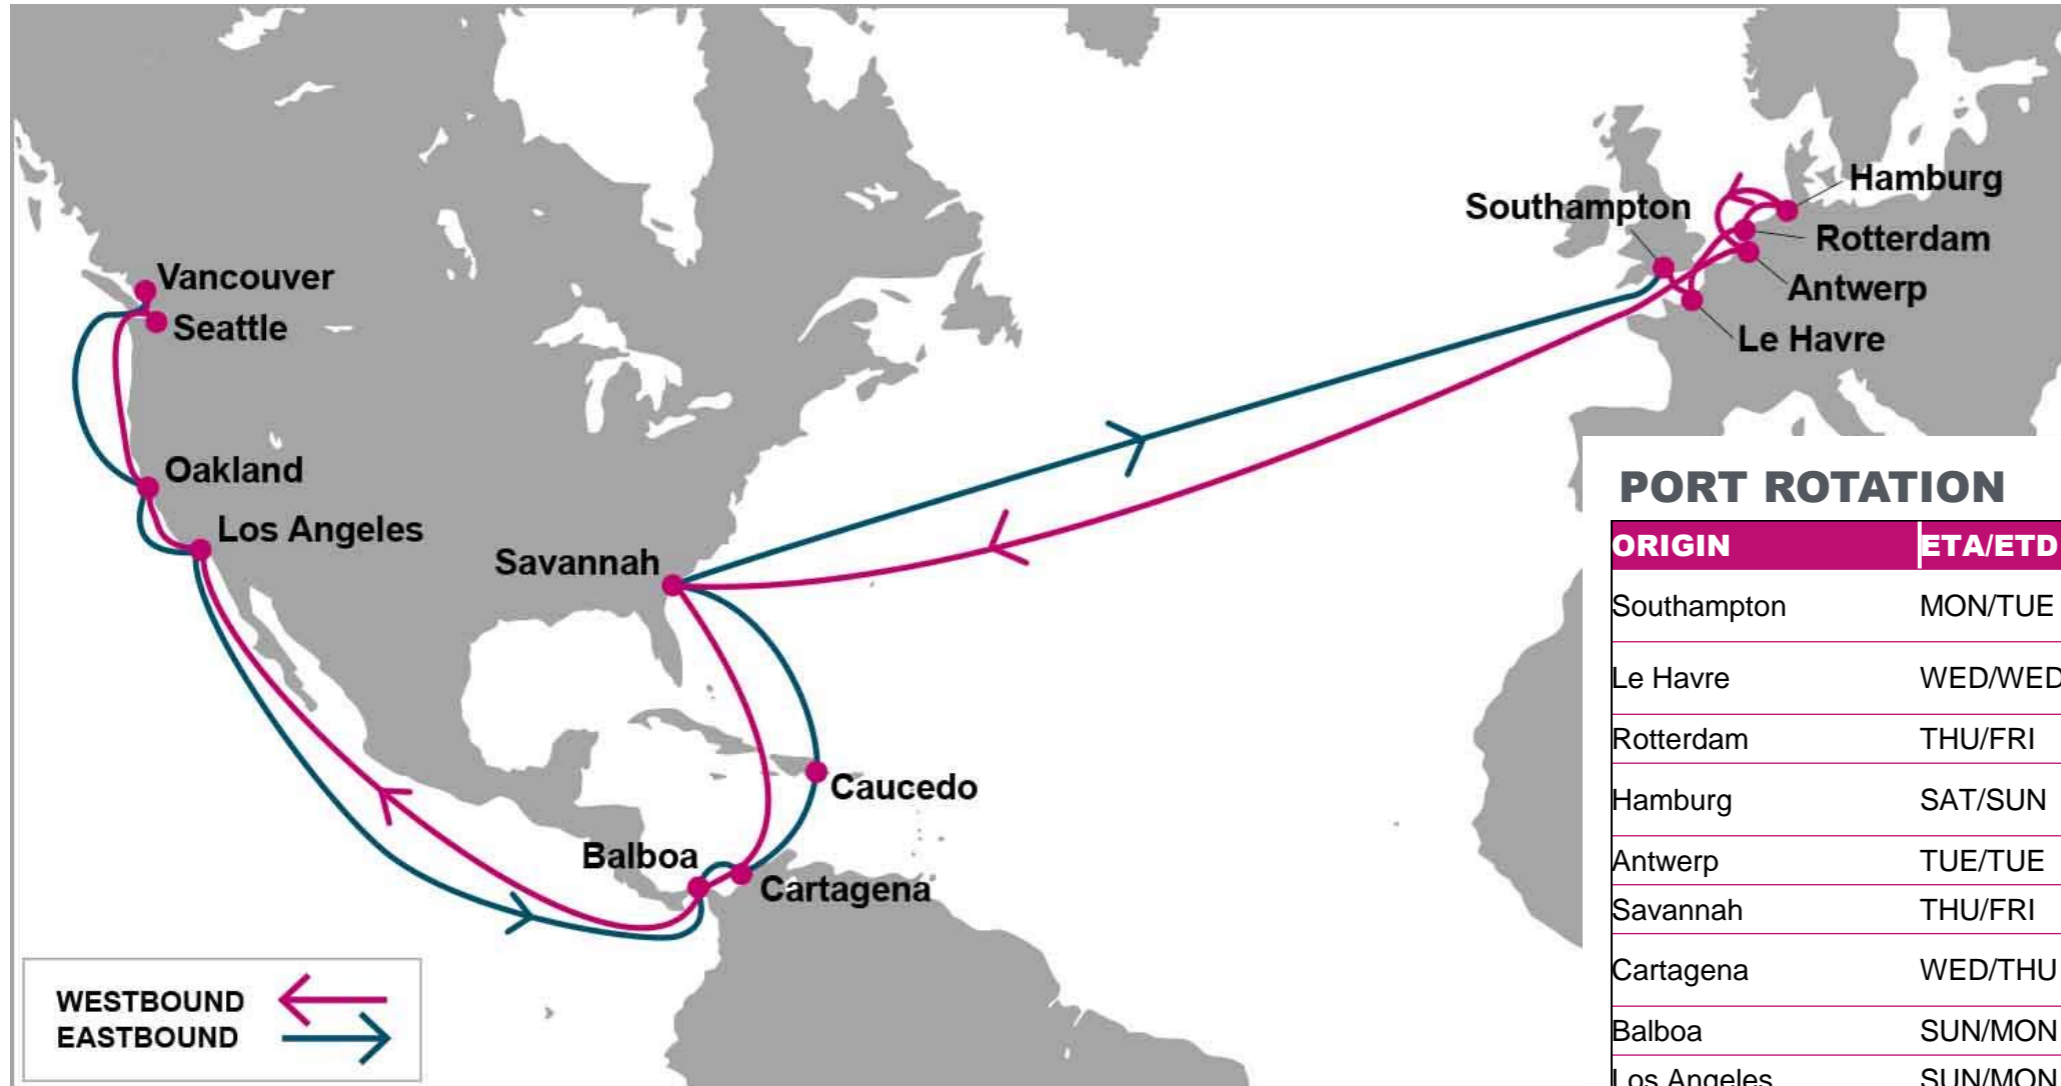

For more information, please click [here](#)

**PORT ROTATION**

(Terminals are subject to change)

ORIGIN	ETA/ETD	TERMINAL
Southampton	MON/TUE	DP World Southampton Container Terminal (SCT)
Le Havre	WED/WED	North Terminals - Quais de l'Atlantique (CNMP)
Rotterdam	THU/FRI	ECT Delta Terminal
Hamburg	SAT/SUN	Container Terminal Altenwerder (CTA)
Antwerp	TUE/TUE	PSA Europe Terminal
Savannah	THU/FRI	Garden City Terminal
Cartagena	WED/THU	Terminal De Contenedores De Cartagena (Contecar)
Balboa	SUN/MON	PSA Panama International Terminal
Los Angeles	SUN/MON	TraPac
Oakland	TUE/WED	Oakland International container Terminal (OICT)
Seattle	SAT/SUN	SSA Seattle T-18
Vancouver	MON/TUE	DP World Fraser Surrey
Oakland	THU/THU	Oakland International container Terminal (OICT)
Los Angeles	FRI/SAT	TraPac
Balboa	SAT/SAT	PSA Panama International Terminal
Cartagena	TUE/TUE	Sociedad Portuaria Regional de Cartagena (SPRC)
Caucedo	THU/FRI	DP World Caucedo
Savannah	TUE/WED	Garden City Terminal
Southampton	MON/TUE	DP World Southampton Container Terminal (SCT)

**KEY TRANSIT TABLE - UNLOCODE PORT NAME & COUNTRY NAME**

**SOU:** Southampton, UK | **RTM:** Rotterdam, Netherland | **HAM:** Hamburg, Germany | **ANR:** Antwerp, Belgium | **LEH:** Le Havre, France | **SEA:** Seattle, USA | **VAN:** Vancouver, Canada | **OAK:** Oakland, USA | **LAX:** Los Angeles, USA | **LGB:** Long Beach, USA | **BLB:** Balboa, Panama | **CTG:** Cartagena, Colombia | **CAU:** Caucedo, Dominican Republic | **SAV:** Savannah, USA

NOTE: Transit times and port rotation are as of now and subject to change