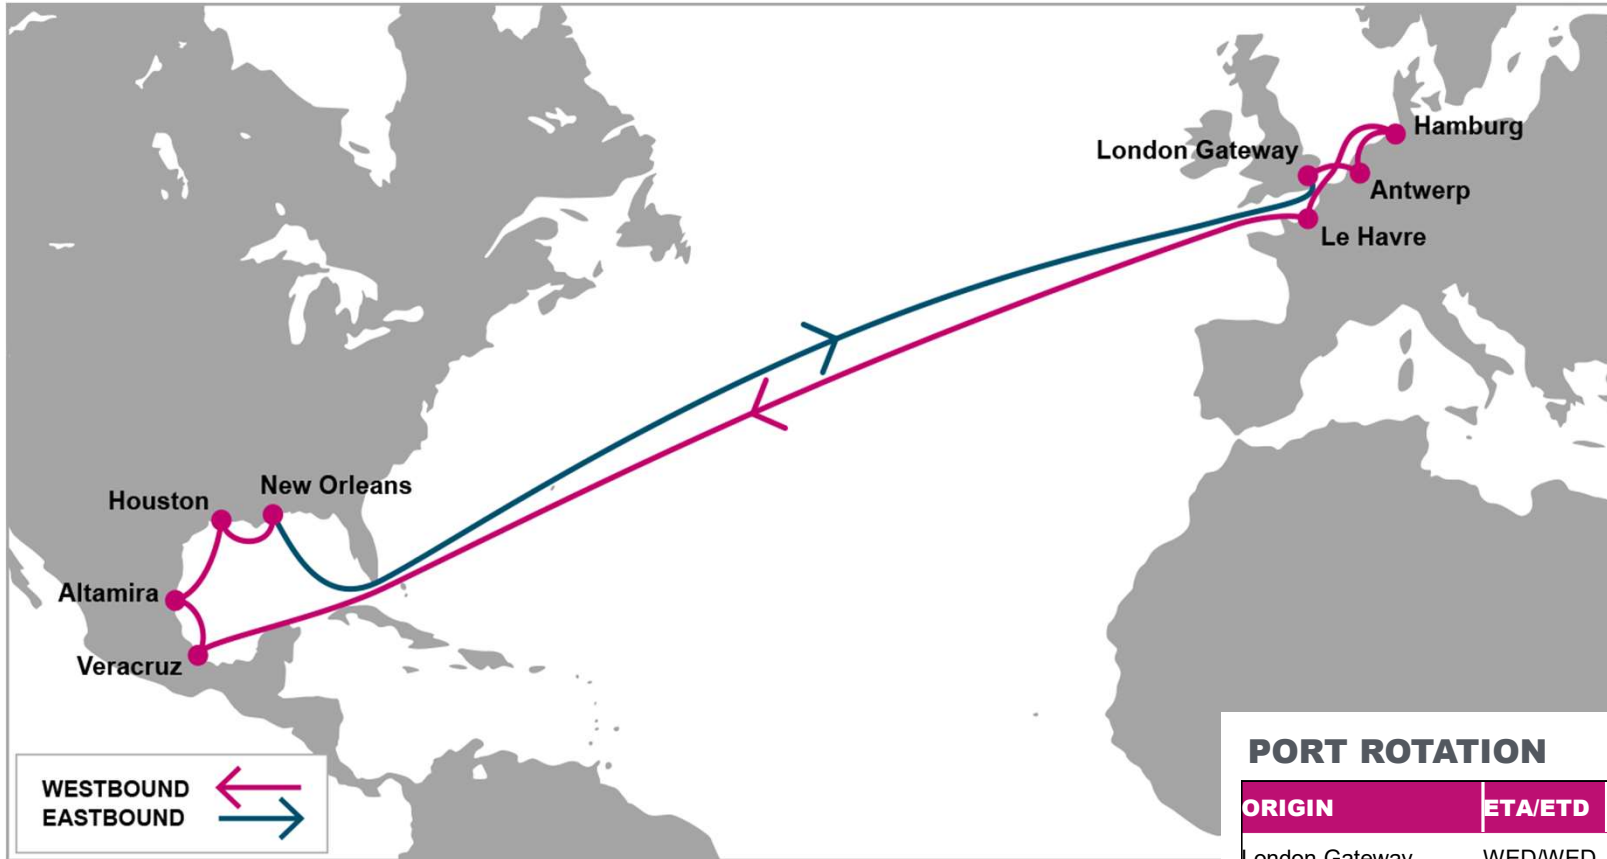

For more information, please click [here](#)

**PORT ROTATION**

(Terminals are subject to change)

ORIGIN	ETA/ETD	TERMINAL
London Gateway	WED/WED	London Gateway Terminal (LGW)
Antwerp	FRI/SAT	PSA Antwerp
Hamburg	MON/TUE	HHLA Container Terminal Altenwerder (CTA)
Le Havre	WED/THU	Le Havre North Terminals-Quais de l'Atlantique (CNMP)
Veracruz	MON/TUE	Internacional De Cont De Veracruz
Altamira	SAT/SUN	Infraestructura Portuaria Mexicana
Houston	WED/THU	Port Of Houston Auotirity (BBC)
New Orleans	SAT/SUN	Ports America
London Gateway	WED/WED	London Gateway Terminal (LGW)
<b>Turnaround days: 42</b>		

W/B	VER	ATM	HOU	MSY	E/B	LGP	ANR	HAM	LEH
LGP	19	24	28	31	VER	22	24	27	29
ANR	16	21	25	28	ATM	24	26	29	31
HAM	13	18	22	25	HOU	20	22	25	27
LEH	11	16	20	23	MSY	17	19	22	24

**KEY TRANSIT TABLE - UNLOCODE PORT NAME & COUNTRY NAME**

LGP: London Gateway, UK | ANR: Antwerp, Belgium | HAM: Hamburg, Germany | TUX: Tuxpan, Mexico | VER: Veracruz, Mexico | ATM: Altamira, Mexico | HOU Houston, USA | MSY: New Orleans, USA

NOTE: Transit times and port rotation are as of now and subject to change