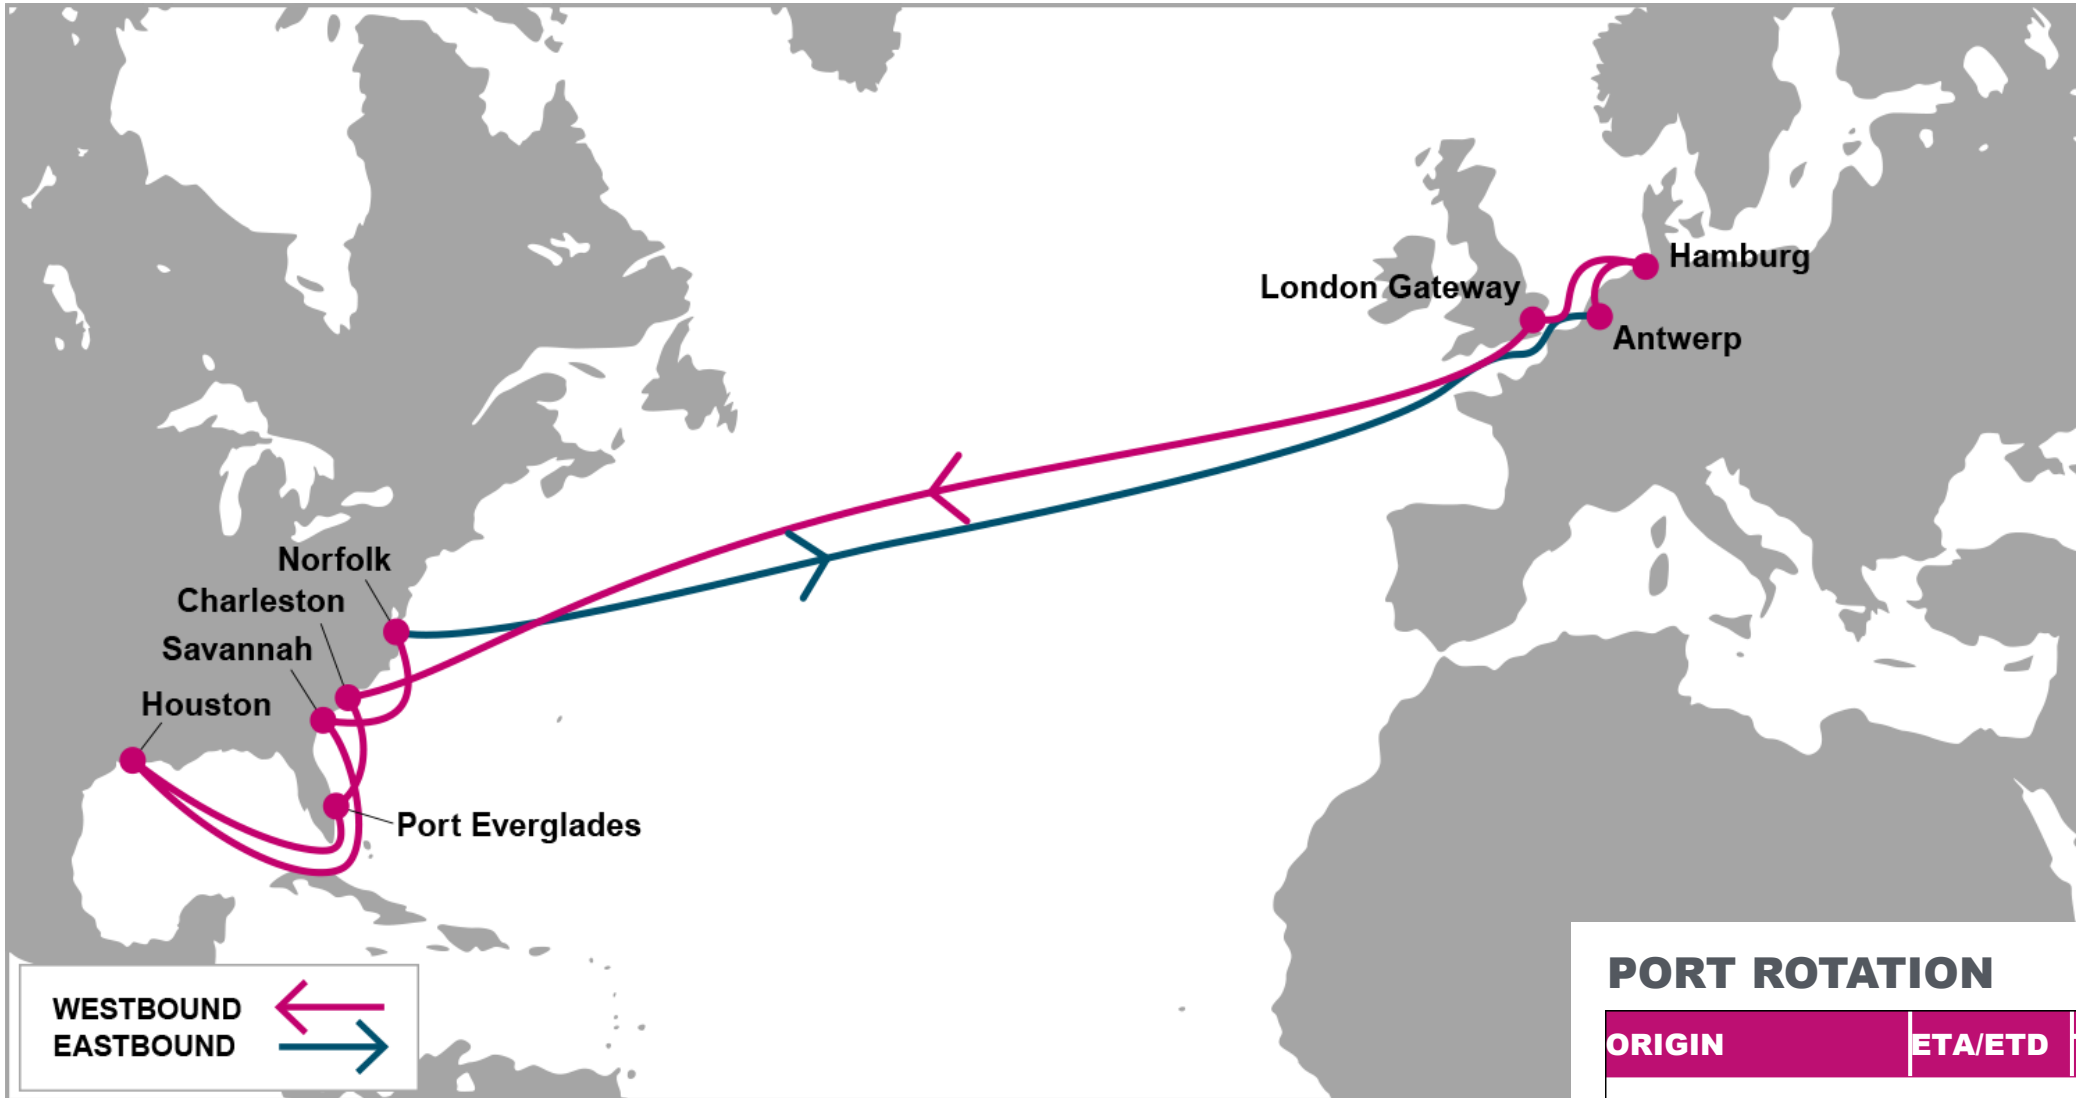

For more information, please click [here](#)

**PORT ROTATION**

(Terminals are subject to change)

ORIGIN	ETA/ETD	TERMINAL
Antwerp	THU/FRI	PSA Europe Terminal
Hamburg	SAT/SUN	Container Terminal Altenwerder (CTA)
London Gateway	TUE/TUE	DP World London Gateway Port
Charleston	FRI/SAT	North Charleston Terminal (NCT)
Port Everglades	MON/TUE	Florida International Terminals (FIT)
Houston	FRI/SUN	Barbours Cut Terminal (BCT)
Savannah	SAT/SAT	Garden City Terminal
Norfolk	MON/TUE	Norfolk International Terminal (NIT)
Antwerp	THU/FRI	PSA Europe Terminal
<b>Turnaround days: 42</b>		

W/B	CHS	PEF	HOU	SAV	ORF	E/B	ANR	HAM	LGP
ANR	14	17	21	29	31	CHS	26	28	31
HAM	12	15	19	27	29	PEF	23	25	28
LGP	10	13	17	25	27	HOU	18	20	23
						SAV	11	13	16
						ORF	9	11	14

**KEY TRANSIT TABLE** - UNLOCODE PORT NAME & COUNTRY NAME

ANR: Antwerp, Belgium | HAM: Hamburg, Germany | LGP: London Gateway, UK | CHS: Charleston, USA | PEF: Port Everglades, USA | HOU: Houston, USA | SAV: Savannah, USA | ORF: Norfolk, USA

NOTE: Transit times and port rotation are as of now and subject to change