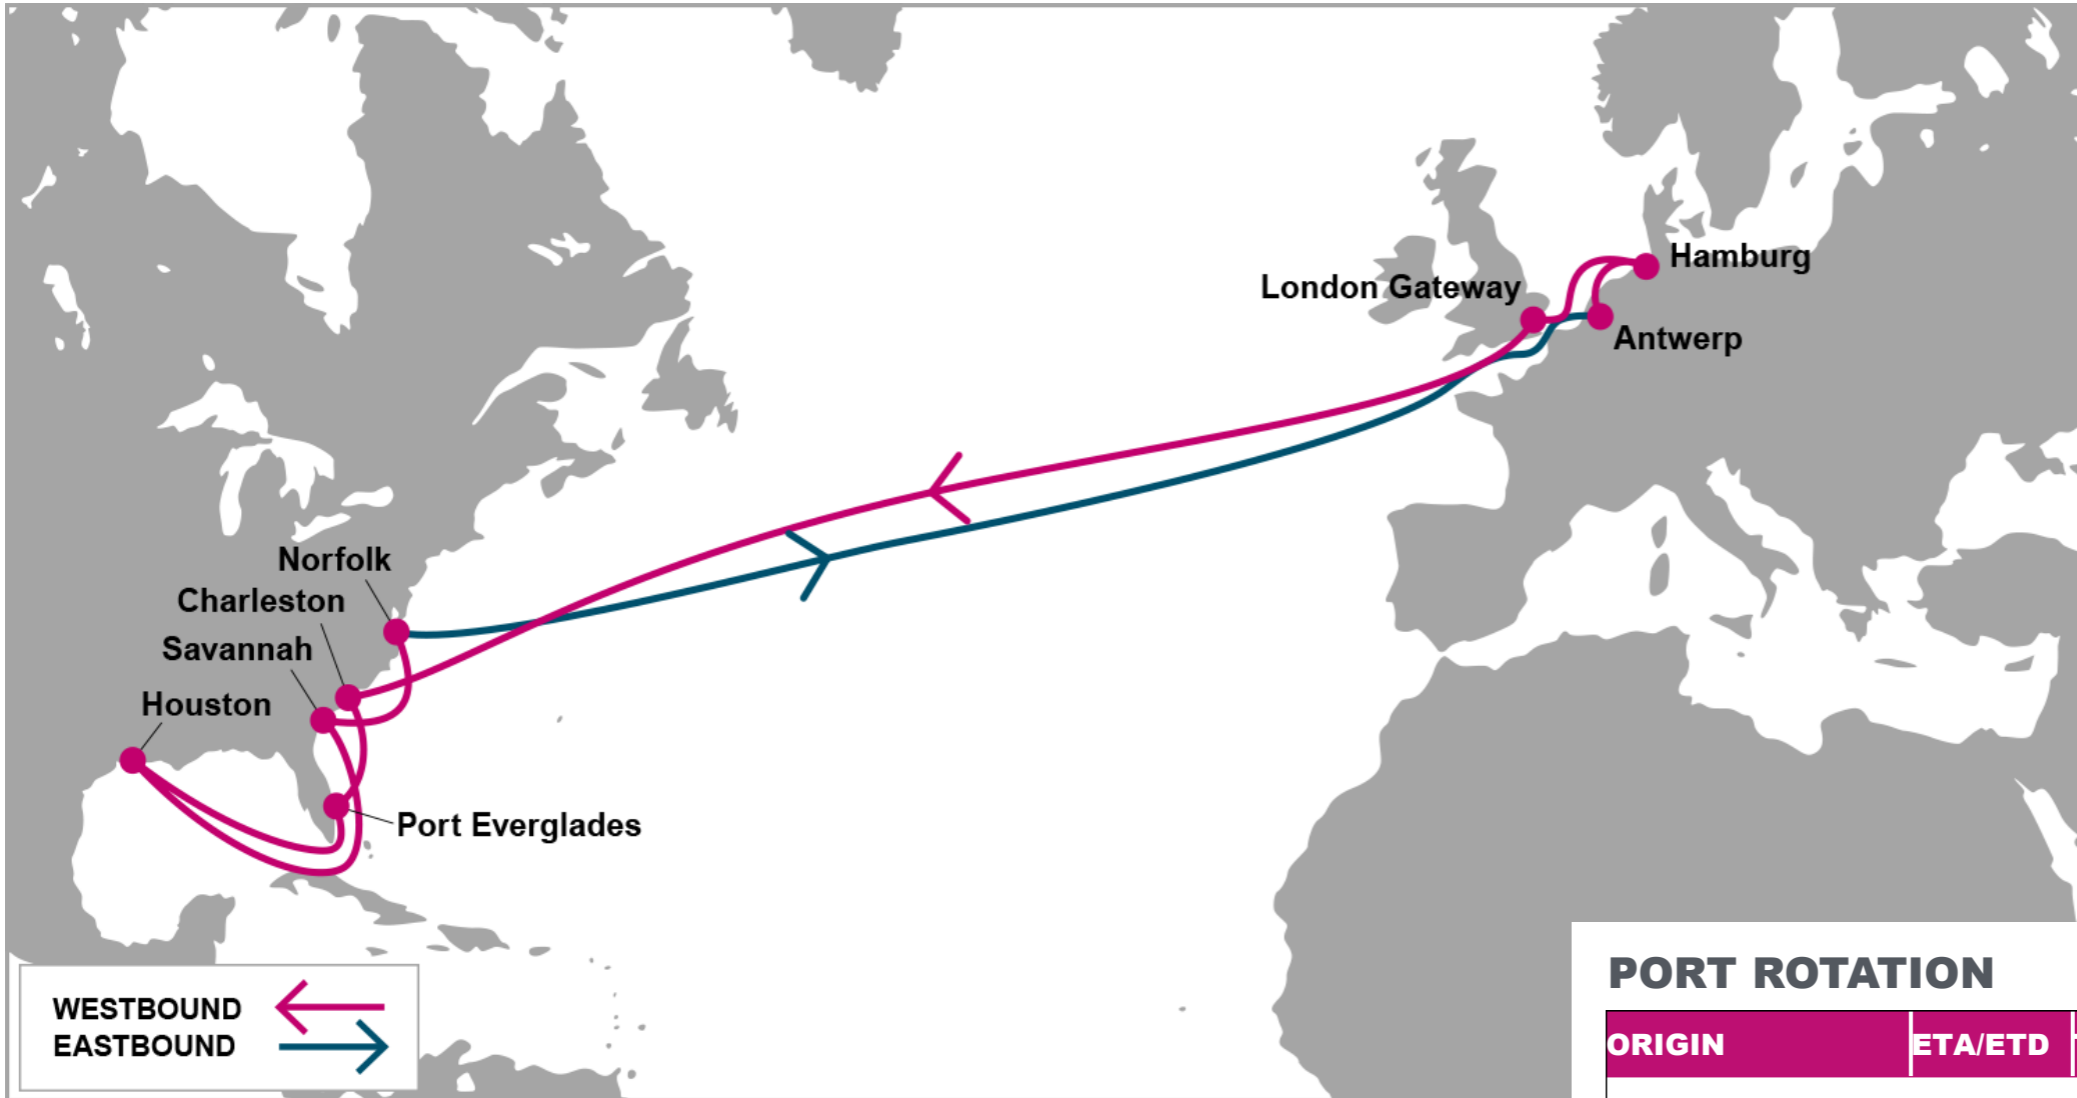

For more information, please click [here](#)

**PORT ROTATION**

(Terminals are subject to change)

ORIGIN	ETA/ETD	TERMINAL
Antwerp	THU/FRI	PSA Antwerp
Hamburg	SAT/SUN	HHLA Container Terminal Altenwerder (CTA)
London Gateway	TUE/TUE	London Gateway Terminal (LGW)
Charleston	FRI/SAT	North Charleston Terminal
Port Everglades	MON/TUE	Florida International Terminals (FIT)
Houston	FRI/SUN	Port Of Houston Authority (BBC)
Savannah	SAT/SAT	Garden City Terminal
Norfolk	MON/TUE	Norfolk International Terminal (NIT)
Antwerp	THU/FRI	PSA Antwerp
<b>Turnaround days: 42</b>		

W/B	CHS	PEF	HOU	SAV	ORF	E/B	ANR	HAM	LGP
ANR	14	17	21	29	31	CHS	26	28	31
HAM	12	15	19	27	29	PEF	23	25	28
LGP	10	13	17	25	27	HOU	18	20	23
						SAV	11	13	16
						ORF	9	11	14

**KEY TRANSIT TABLE** - UNLOCODE PORT NAME & COUNTRY NAME

ANR: Antwerp, Belgium | HAM: Hamburg, Germany | LGP: London Gateway, UK | CHS: Charleston, USA | PEF: Port Everglades, USA | HOU: Houston, USA | SAV: Savannah, USA | ORF: Norfolk, USA

NOTE: Transit times and port rotation are as of now and subject to change