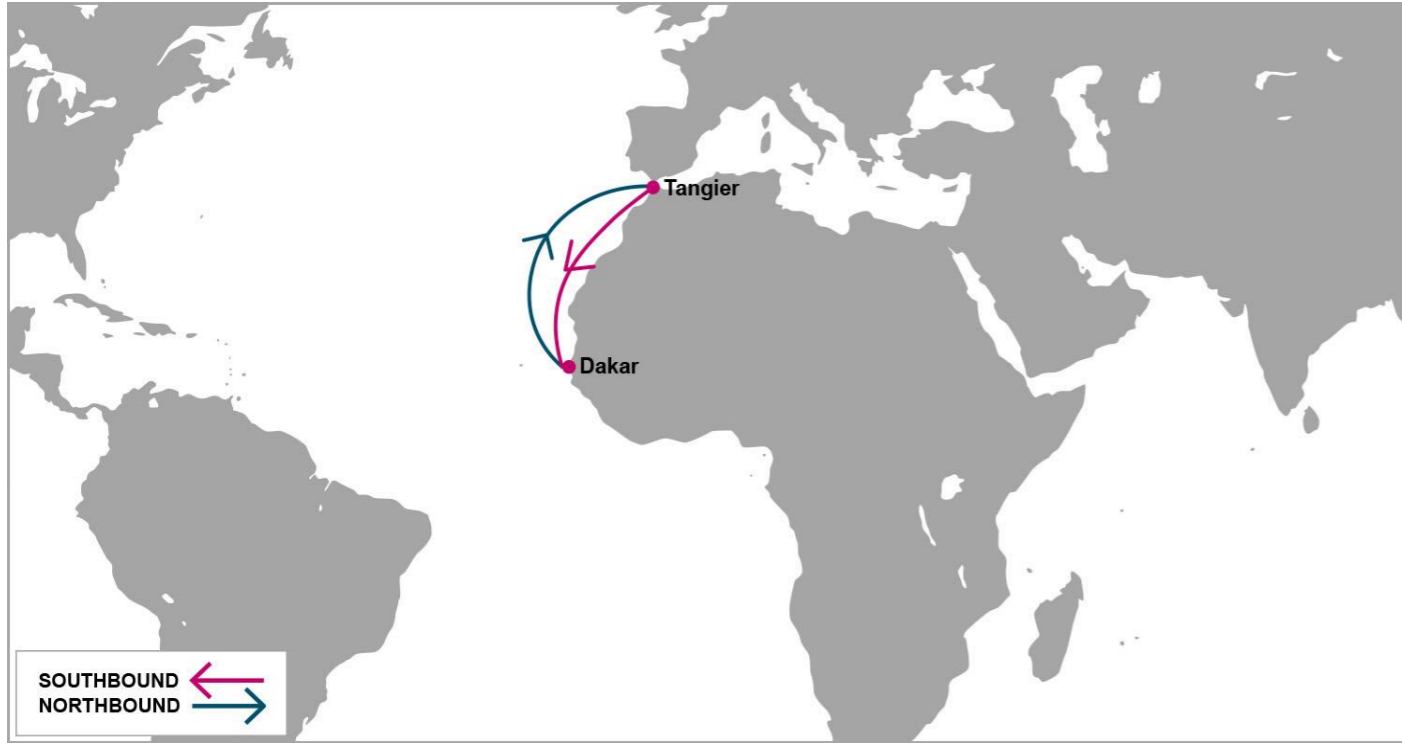

## ARE: Africa Rainbow Express

### KEY TRANSIT TABLE

S/B	DKR	N/B	TNG
TNG	7	DKR	6

#### KEY TRANSIT TABLE - UNLOCODE PORT NAME & COUNTRY NAME

TNG: Tangier, Morocco | DKR: Dakar, Senegal

### PORT ROTATION

(Terminals are subject to change)

ORIGIN	ETA/ETD	TERMINAL
Tangier	MON/MON	Eurogate
Dakar	MON/TUE	DP World Dakar
Tangier	MON/MON	Eurogate

Turnaround days: 28

Weekly/Fixed Day Service

Last update : 25-Mar-2019