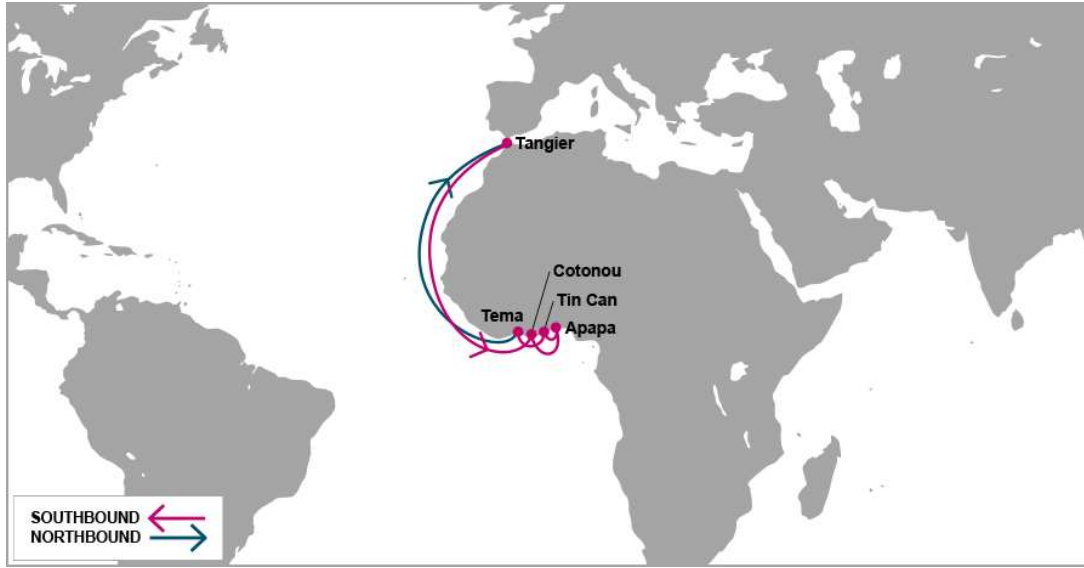

ARB: Africa Rainbow Bridge

PORT ROTATION

(Terminals are subject to change)

ORIGIN	ETA/ETD	TERMINAL
Tangier	THU/SAT	Eurogate Terminal Tangier
Cotonou	MON/TUE	Benin Terminal Cotonou
Apapa	WED/FRI	Apm Terminals, Apapa
Tin Can	FRI/SUN	Tincan Island Container Terminal Ltd.
Tema	MON/TUE	Meridian Port Services Ltd (MPS)
Tangier	THU/SAT	Eurogate Terminal Tangier

Turnaround days: 28

Weekly/Fixed Day Service

KEY TRANSIT TABLE

S/B	COO	APP	TIP	TEM	N/B	APP	TIP	TEM	TNG
TNG	9	11	13	16	COO	1	3	6	16
					APP			3	13
					TIP			1	11
					TEM				9

KEY TRANSIT TABLE - UNLOCODE PORT NAME & COUNTRY NAME

TNG: Tangier, Morocco | COO: Cotonou, Benin | APP: Apapa, Nigeria | TIP: Tin Can, Nigeria | TEM: Tema, Ghana

Last update : 05-Apr-2019