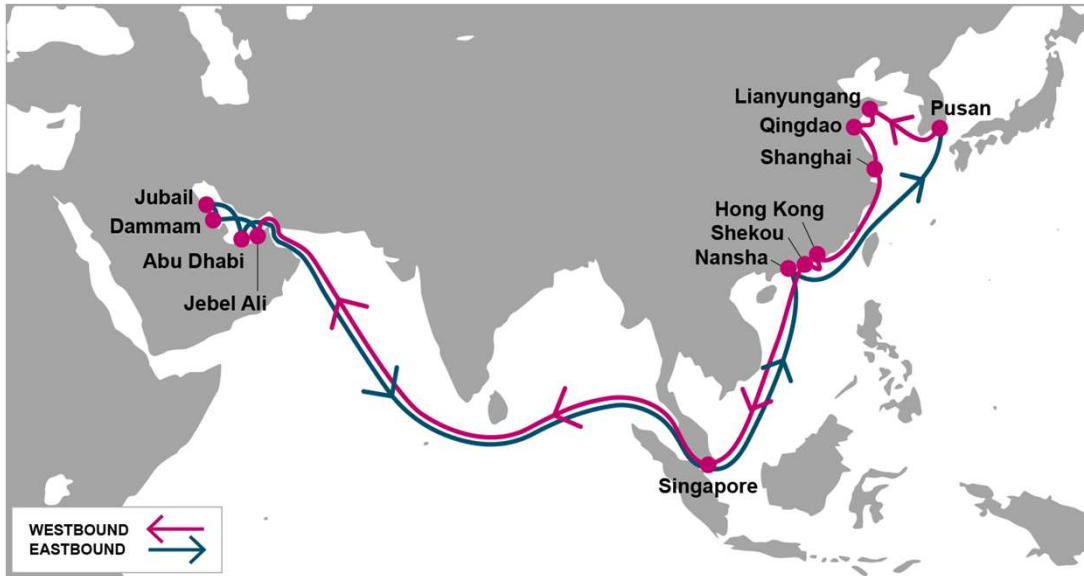

AGS: Asia Gulf Service

KEY TRANSIT TABLE

W/B	JEA	DMM	JUB	AUH	E/B	SIN	NSA	PUS	LYG	TAO	SHA	HKG	SHK
PUS	25	28	31	33	JEA	18	24	28	31	33	35	39	40
LYG	22	25	28	30	DMM	15	21	25	28	30	32	36	37
TAO	20	23	26	28	JUB	13	19	23	26	28	30	34	35
SHA	18	21	24	26	AUH	11	17	21	24	26	28	32	33
HKG	14	17	20	22									
SHK	13	16	19	21									
SIN	9	12	15	17									

KEY TRANSIT TABLE - UNLOCODE PORT NAME & COUNTRY NAME

PUS: Pusan, South Korea | LYG: Lianyungang, China | TAO: Qingdao, China | SHA: Shanghai, China | HKG: Hong Kong, China | SHK: Shekou, China | SIN: Singapore, Singapore | JEA: Jebel Ali, UAE | DMM: Dammm, Saudi Arabia | JUB: Jubail, Saudi Arabia | AUH: Abu Dhabi, UAE | NSA: Nansha, China

PORT ROTATION

(Terminals are subject to change)

ORIGIN	ETA/ETD	TERMINAL
Pusan	MON/TUE	Pusan New Port Company
Lianyungang	THU/FRI	Lianyungang New Oriental Container Terminal
Qingdao	SAT/SUN	Qingdao Qianwan Container Terminal
Shanghai	MON/TUE	YS#4 (SIPG Shangdong Container Terminal Branch)
Hong Kong	FRI/SAT	Modern Terminal Limited
Shekou	SAT/SUN	Shekou Container Terminal
Singapore	WED/THU	PSA Singapore
Jebel Ali	SAT/MON	DP World Jebel Ali - Terminal 1
Dammam	TUE/THU	Dammam IPS
Jubail	FRI/SAT	Jubail Commercial Port
Abu Dhabi	SUN/MON	Khalifa Port
Singapore	FRI/SAT	PSA Singapore
Nansha	THU/THU	Guangzhou South China Oceangate Container Terminal
Pusan	MON/TUE	Pusan Newport Company