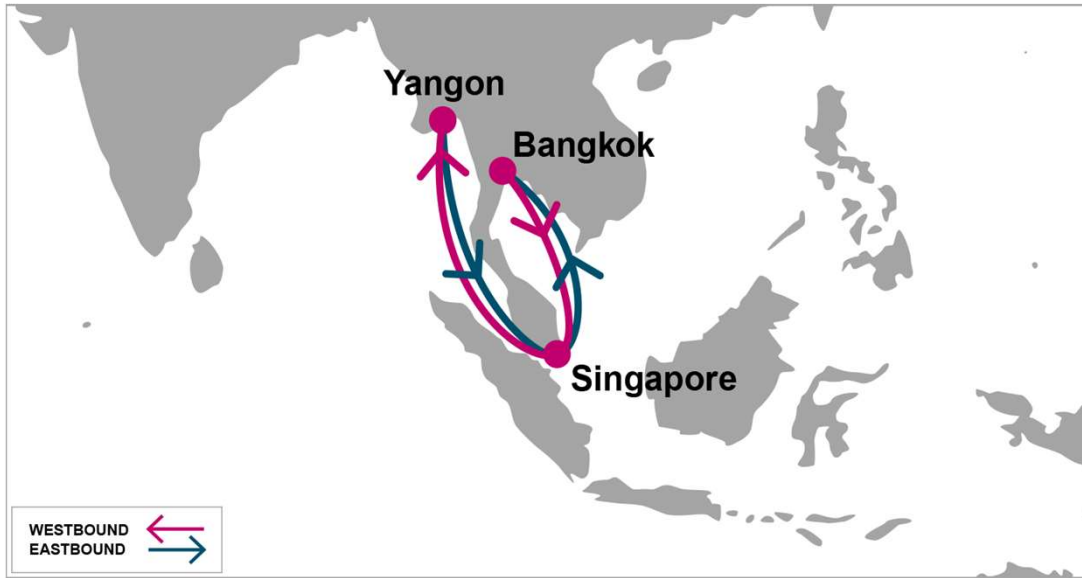

TMM: Thailand Myanmar Service

KEY TRANSIT TABLE

W/B	RGN¹	RGN²	E/B	SIN	BKK
BKK	8	9	RGN¹	6	11
SIN	4	5	RGN²	3	8

KEY TRANSIT TABLE - UNLOCODE PORT NAME & COUNTRY NAME

PORT ROTATION

(Terminals are subject to change)

ORIGIN	ETA/ETD	TERMINAL
Bangkok	FRI/SUN	PAT
Singapore	WED/THU	PSA Singapore
Yangon¹	MON/MON	MITT
Yangon²	TUE/THU	MIP
Singapore	SUN/MON	PSA Singapore
Bangkok	FRI/SUN	PAT

Turnaround days: 21

Weekly/Fixed Day Service

Last update : 03-Jul-2019