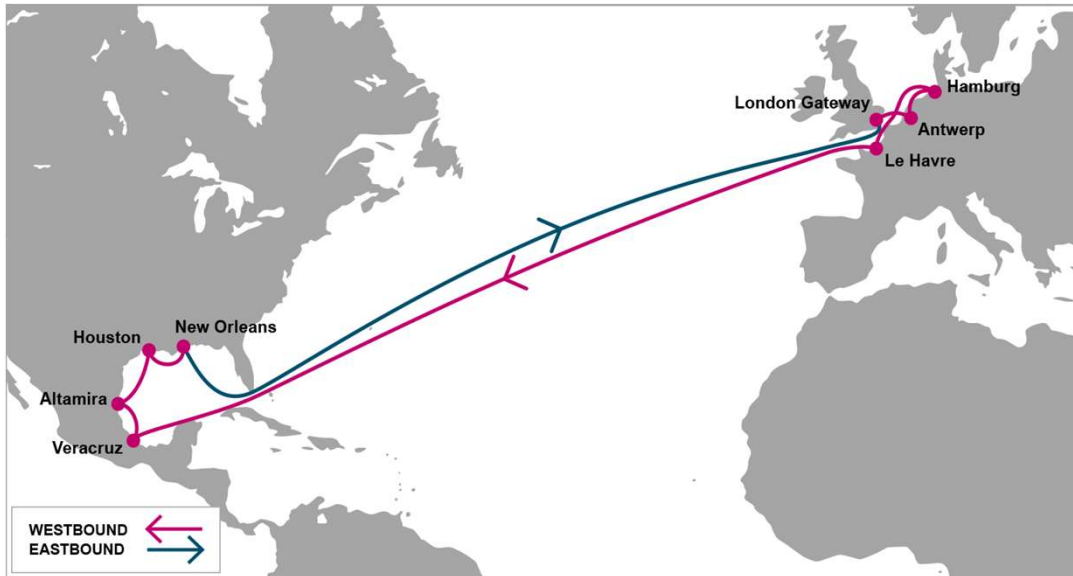

AL4: Atlantic 4

KEY TRANSIT TABLE

W/B	VER	ATM	HOU	MSY	E/B	LGP	ANR	HAM	LEH
LGP	19	21	24	26	VER	22	24	27	29
ANR	16	18	21	23	ATM	20	22	25	27
HAM	13	15	18	20	HOU	17	19	22	24
LEH	11	13	16	18	MSY	15	17	20	22

KEY TRANSIT TABLE - UNLOCODE PORT NAME & COUNTRY NAME

LGP: London Gateway, UK | ANR: Antwerp, Belgium | HAM: Hamburg, Germany | TUX: Tuxpan, Mexico | VER: Veracruz, Mexico | ATM: Altamira, Mexico | HOU: Houston, USA | MSY: New Orleans, USA

PORT ROTATION

(Terminals are subject to change)

ORIGIN	ETA/ETD	TERMINAL
London Gateway	WED/WED	London Gateway Terminal (LGW)
Antwerp	FRI/SAT	PSA Antwerp
Hamburg	MON/TUE	HHLA Container Terminal Altenwerder (CTA)
Le Havre	WED/THU	Le Havre North Terminals-Quais de l'Atlantique (CNMP)
Veracruz	MON/TUE	Internacional De Cont De Veracruz
Altamira	WED/THU	Infraestructura Portuaria Mexicana
Houston	SAT/SUN	Port Of Houston Auotirity (BBC)
New Orleans	MON/TUE	Ports America
London Gateway	WED/WED	London Gateway Terminal (LGW)