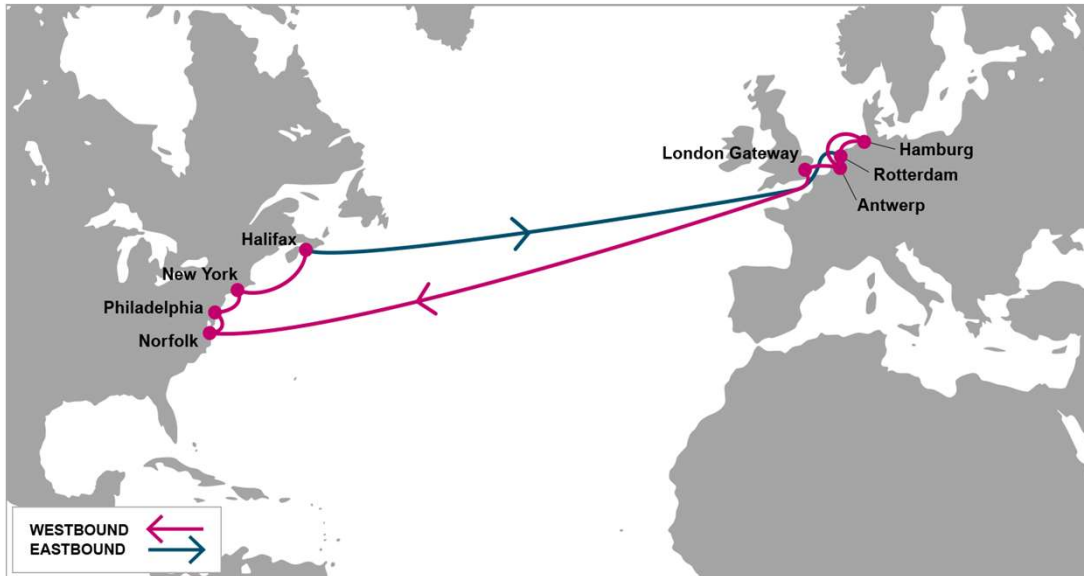

AL1: Atlantic 1

KEY TRANSIT TABLE

W/B	ORF	PHL	NYC	HAL	E/B	RTM	HAM	ANR	LGP
RTM	16	18	20	23	ORF	17	19	22	24
HAM	14	16	18	21	PHL	15	17	20	22
ANR	11	13	15	18	NYC	13	15	18	20
LGP	10	12	14	17	HAL	11	13	16	18

KEY TRANSIT TABLE - UNLOCODE PORT NAME & COUNTRY NAME

RTM: Rotterdam, Netherland | HAM: Hamburg, Germany | ANR: Antwerp, Belgium | LGP: London Gateway, UK | ORF: Norfolk, USA | PHL: Philadelphia, USA | NYC: New York, USA | HAL: Halifax, Canada

PORT ROTATION

(Terminals are subject to change)

ORIGIN	ETA/ETD	TERMINAL
Rotterdam	FRI/SAT	ECT Delta Terminals
Hamburg	SUN/MON	HHLA Container Terminal Altenwerder (CTA)
Antwerp	WED/THU	PSA Antwerp
London Gateway	FRI/FRI	London Gateway Terminal (LGW)
Norfolk	MON/TUE	Norfolk International Terminal (NIT)
Philadelphia	WED/THU	Packer Avenue Marine Terminal
New York	FRI/SAT	GCT New York (NYCT)
Halifax	MON/MON	Fairview Cove
Rotterdam	FRI/SAT	ECT Delta Terminals