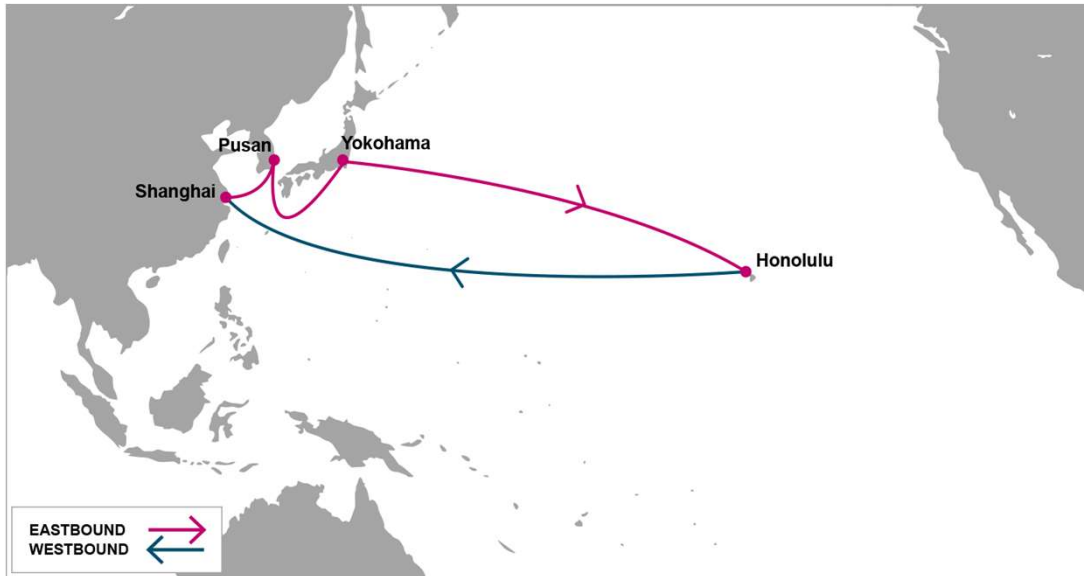

## AHX: Asia Hawaii Express

## PORT ROTATION

(Terminals are subject to change)

ORIGIN	ETA/ETD	TERMINAL
Shanghai	SAT/SAT	Shanghai Pudong International (WGQ)
Pusan	TUE/TUE	Pusan Newport Company
Yokohama	FRI/SAT	Honmoku D-5
Honolulu	THU/SUN	Pier 1 Terminal
Shanghai	SAT/SAT	Shanghai Pudong International (WGQ)

### KEY TRANSIT TABLE - UNLOCODE PORT NAME & COUNTRY NAME

SHA: Shanghai, China | PUS: Pusan, South Korea | YOK: Yokohama, Japan | HNL: Honolulu, USA

Last update : 18-May-2019