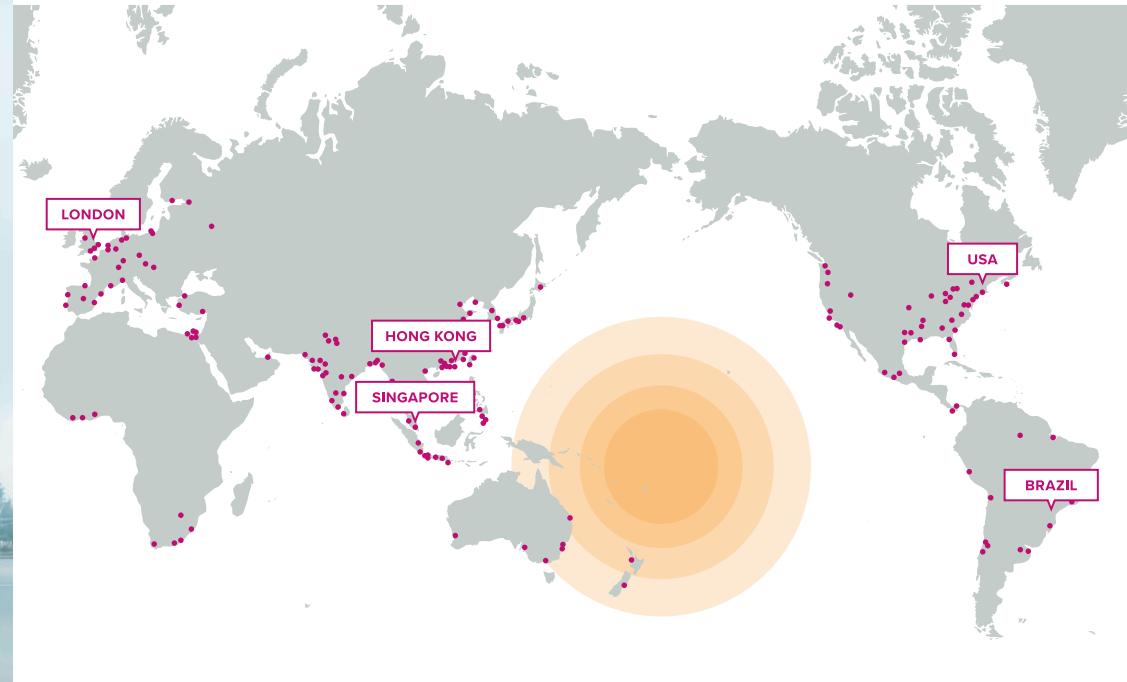

The integration lets ONE to incorporate best practices from the three companies and to take advantage of their combined 1,550,000 TEU fleet size. Supported by a worldwide high level, globally-connected organization, it offers 128 service loops and a comprehensive network linking more than 200 of the world's major ports.

*As of October, 2018

Global South Pacific Service

Linking the South Pacific to all over the world

Port Rotation and Transit Times

Number = Transit days

Loop A

- 0 Busan
- 2 Kobe
- 3 Nagoya
- 4 Yokohama
- 14 Honiara
- 19 Santo
- 20 Pott Vila
- 22 Noumea
- 25 Lautoka
- 26 Suva
- 28 Nuku'alofa
- 31 Apia
- 31 Pago Pago
- 35 Papeete
- Busan

Loop B

- 0 Busan
- 2 Kobe
- 3 Nagoya
- 4 Yokohama
- 14 Honiara
- 17 Port Vila
- 19 Noumea
- 21 Lautoka
- 22 Suva
- 24 Nuku'alofa
- 26 Apia
- 26 Pago Pago
- 32 Papeete
- 40 Tarawa
- Busan

Loop C

- +9 Kaohsiung
- +3 Xingang
- +2 Qingdao
- 0 Busan
- 3 Yokohama
- 9 Tarawa
- 18 Port Vila
- 20 Noumea
- 23 Lautoka
- 24 Suva
- 26 Nuku'alofa
- 28 Apia
- 29 Pago Pago
- 38 Santo
- Kaohsiung