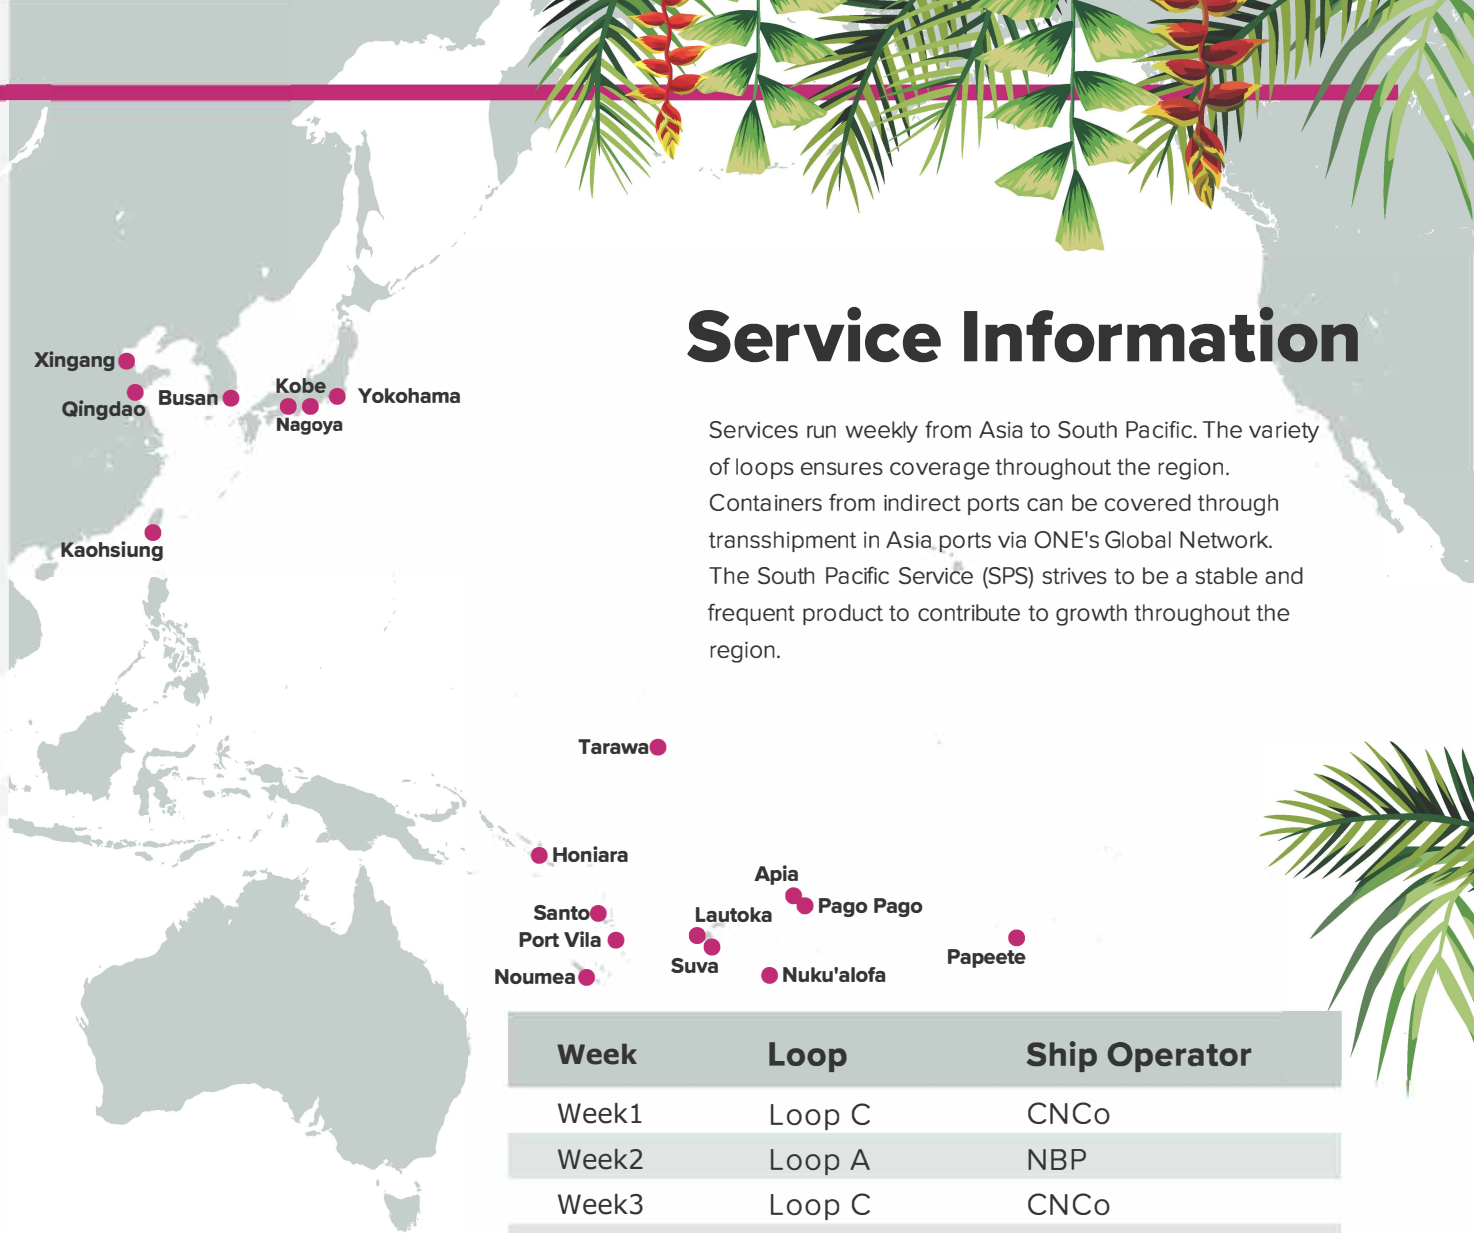

The integration lets ONE to incorporate best practices from the three companies and to take advantage of their combined 1,550,000 TEU fleet size. Supported by a worldwide high level, globally-connected organization, it offers 128 service loops and a comprehensive network linking more than 200 of the world's major ports.

*As of October, 2018

Global South Pacific Service

Linking the South Pacific to all over the world

Port Rotation and Transit Times

Number = Transit days

Loop A

- 0 Busan
- 2 Kobe
- 3 Nagoya
- 4 Yokohama
- 14 Honiara
- 19 Santo
- 20 Pott Vila
- 22 Noumea
- 25 Lautoka
- 26 Suva
- 28 Nuku'alofa
- 31 Apia
- 31 Pago Pago
- 35 Papeete
- Busan

Loop B

- 0 Busan
- 2 Kobe
- 3 Nagoya
- 4 Yokohama
- 14 Honiara
- 17 Port Vila
- 19 Noumea
- 21 Lautoka
- 22 Suva
- 24 Nuku'alofa
- 26 Apia
- 26 Pago Pago
- 32 Papeete
- 40 Tarawa
- Busan

Loop C

- +9 Kaohsiung
- +3 Xingang
- +2 Qingdao
- 0 Busan
- 3 Yokohama
- 9 Tarawa
- 18 Port Vila
- 20 Noumea
- 23 Lautoka
- 24 Suva
- 26 Nuku'alofa
- 28 Apia
- 29 Pago Pago
- 38 Santo
- Kaohsiung

Week	Loop	Ship Operator
Week1	Loop C	CNCo
Week2	Loop A	NBP
Week3	Loop C	CNCo
Week4	Loop B	Kyowa
Week5	Loop C	CNCo
Week6	Loop A	NBP
Week7	Loop C	CNCo
Weeks	Loop B	Kyowa

Loop A NYK Bulk & Projects Carriers Ltd. (NBP)
Loop B Kyowa Shipping Co., Ltd. (Kyowa)
Loop C The China Navigation Co. Pte Ltd. (CNCo)