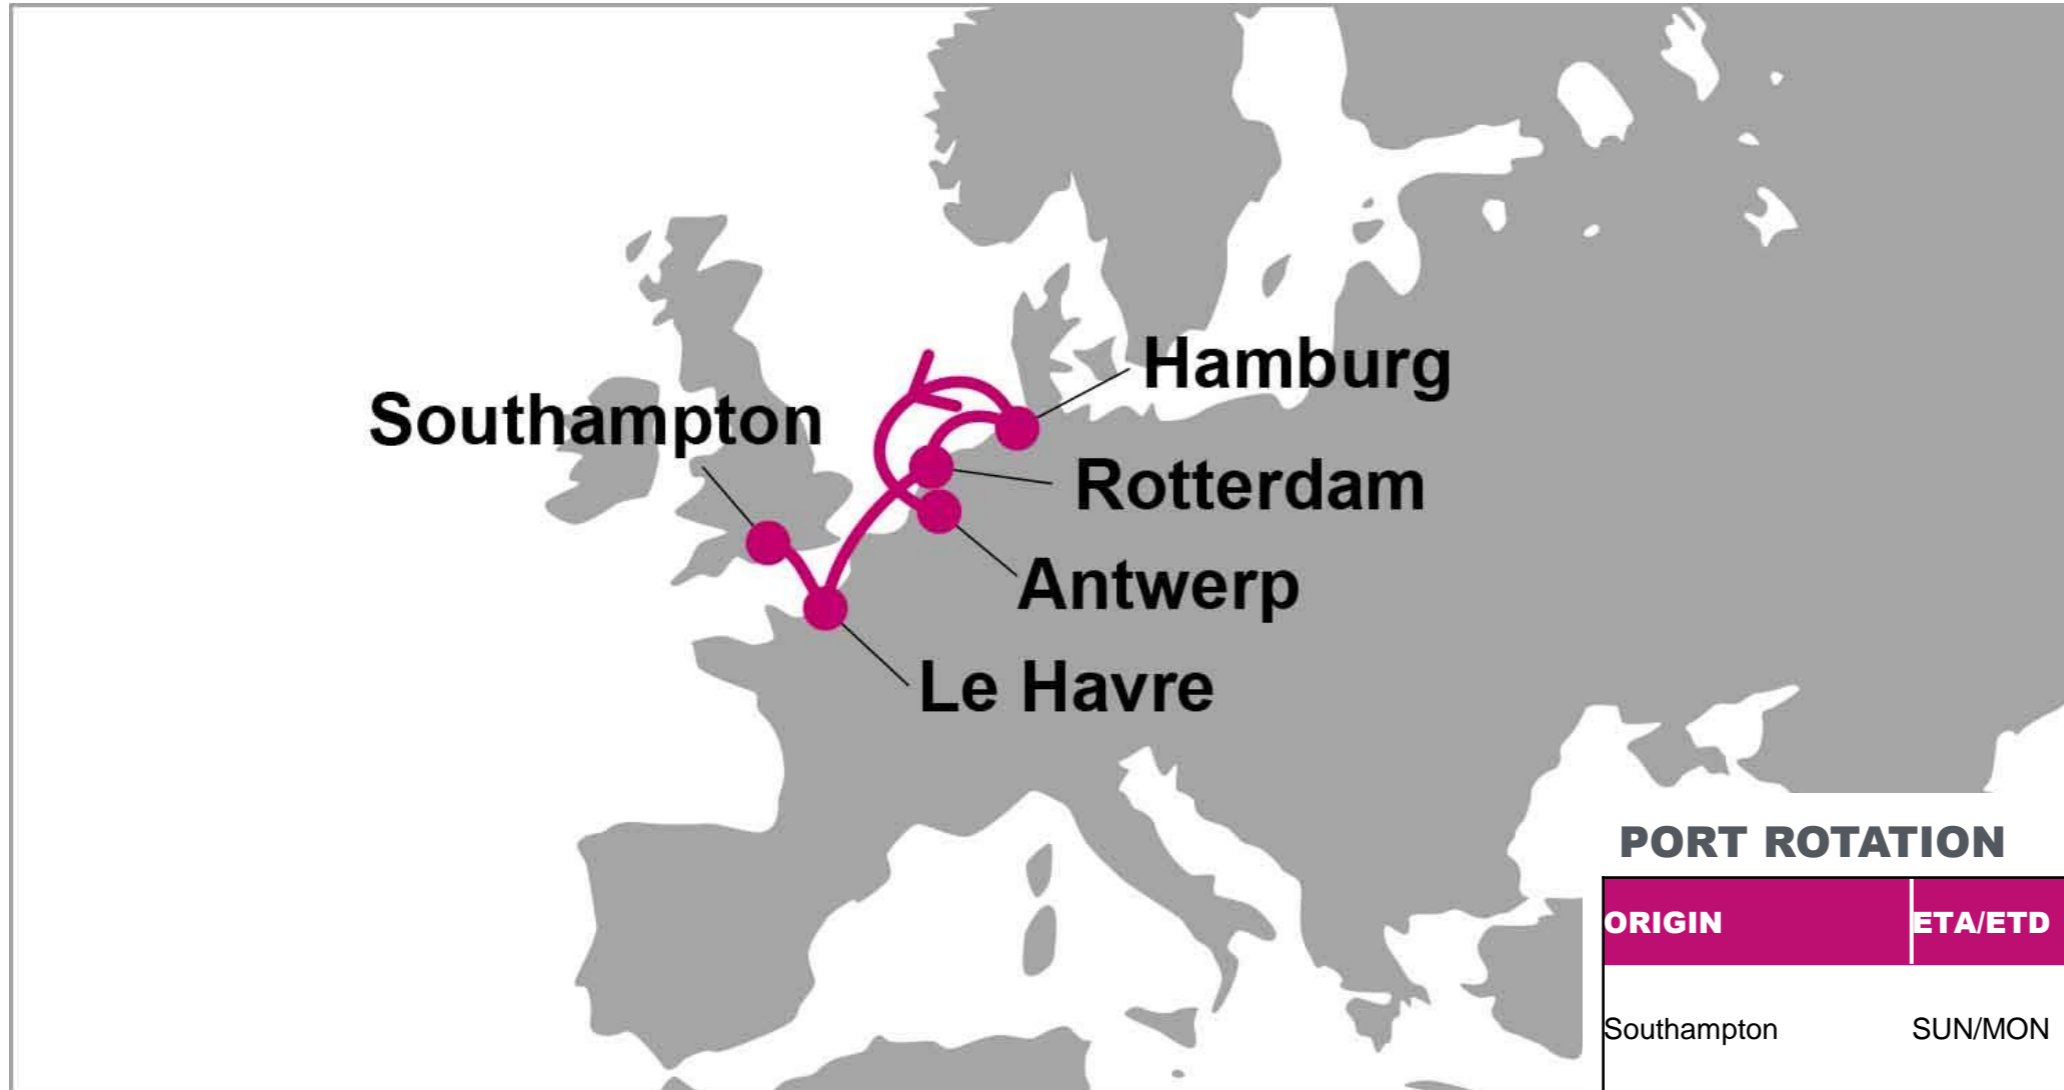

For more information, please click [here](#)

PORT ROTATION

(Terminals are subject to change)

ORIGIN	ETA/ETD	TERMINAL
Southampton	SUN/MON	DP World Southampton Container Terminal (SCT)
Le Havre	WED/WED	North Terminals - Quais de l'Atlantique (CNMP)
Rotterdam	THU/FRI	ECT Delta Terminal
Hamburg	SAT/SUN	Container Terminal Altenwerder (CTA)
Antwerp	TUE/TUE	PSA Europe Terminal

FM/TO	LEH	RTM	HAM	ANR
SOU	3	4	6	9

KEY TRANSIT TABLE - UNLOCODE PORT NAME & COUNTRY NAME

SOU: Southampton, UK | **RTM:** Rotterdam, Netherland | **HAM:** Hamburg, Germany | **ANR:** Antwerp, Belgium | **LEH:** Le Havre, France

NOTE: Transit times and port rotation are as of now and subject to change