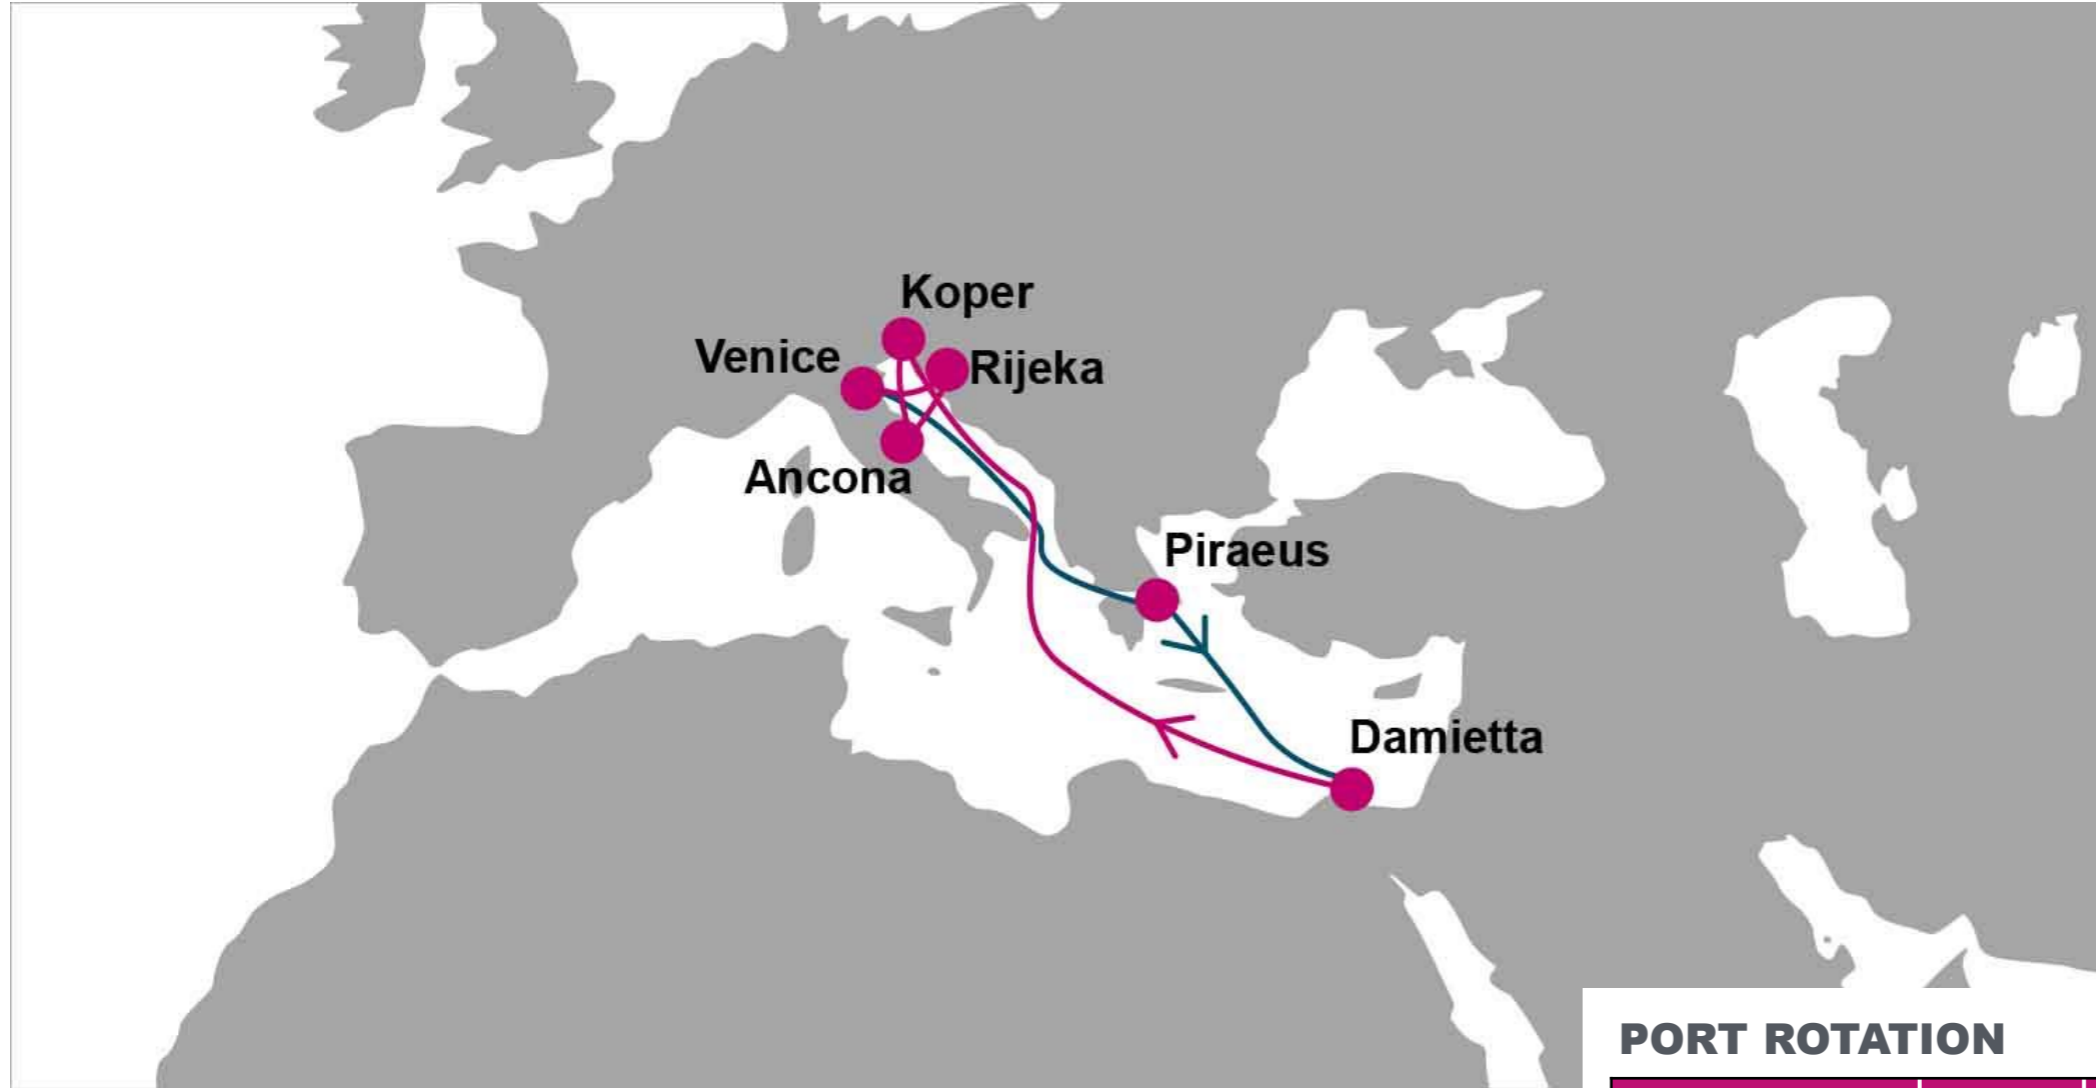

For more information, please click [here](#)

PORT ROTATION

(Terminals are subject to change)

ORIGIN	ETA/ETD	TERMINAL
Damietta	SUN/MON	Damietta Container Terminal
Koper	THU/FRI	Luka Koper
Ancona	SUN/SUN	Adriatic Container Terminal Ancona
Rijeka	TUE/WED	Adriatic Gate Container Terminal (AGCT)
Venice	THU/SAT	Venice Container Terminal
Piraeus	WED/THU	Piraeus Container Terminal (PCT)
Damietta	SUN/MON	Damietta Container Terminal

FM/TO	DAM	KOP	AOI	RJK	VCE	PIR
DAM	-	3	6	8	10	16
KOP	16	-	2	4	6	12
AOI	14	18	-	2	4	10
RJK	11	15	18	-	1	7
VCE	8	12	15	17	-	4
PIR	3	7	10	12	14	-

KEY TRANSIT TABLE - UNLOCODE PORT NAME & COUNTRY NAME

KOP: Koper, Slovenia | RJK: Rijeka, Croatia | VCE: Venice, Italy | PIR: Piraeus, Greece | DAM: Damietta, Egypt | ANC: Ancona, Italy

NOTE: Transit times and port rotation are as of now and subject to change