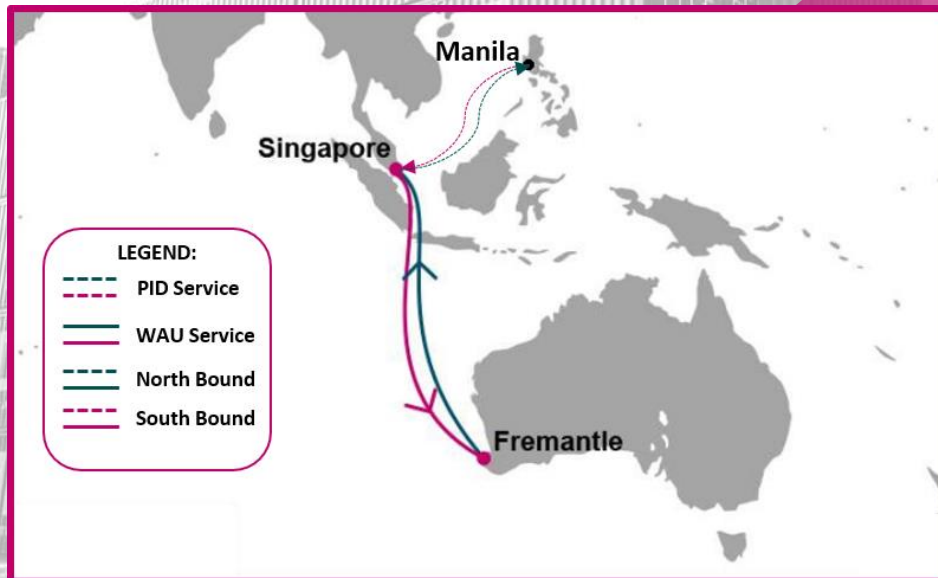

WEST AUSTRALIA (WAU) SERVICE

THE O.N.E ADVANTAGE:

HIGHLY RELIABLE SERVICE

14 DAYS TRANSIT TIME

COMPETITIVE RATES

Service Schedule:

	Day	Milestone	Service
0	THU	ETD Manila	PID
+5	TUE	ETA Singapore	PID
+3	FRI	ETD Singapore	WAU
+6	THU	ETA Fremantle	WAU